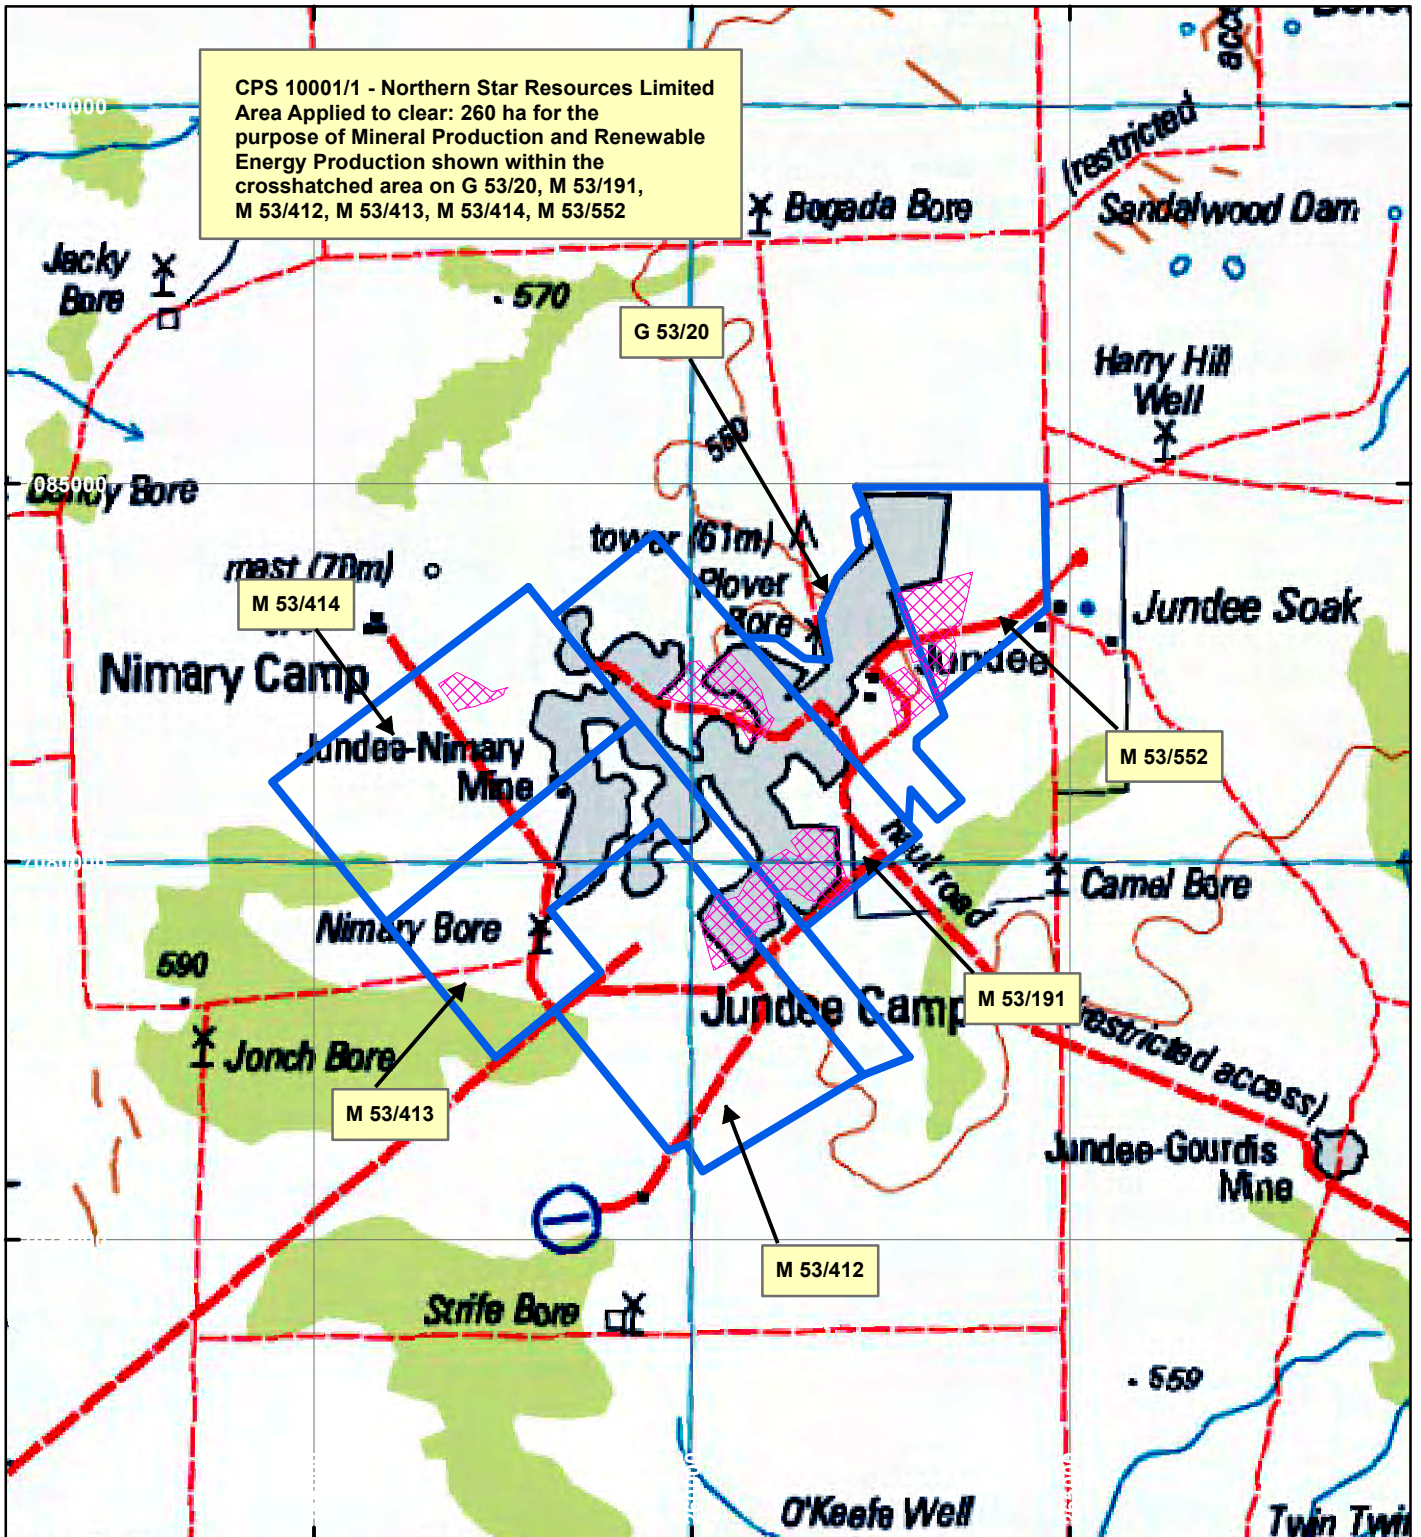

# CPS 10001/1 - Northern Star Resources Limited

## LEGEND

Clearing Instruments

Mining Tenements

Scale 1:100,000  
 (Approximate when reproduced at A4)

Geocentric Datum Australia 1994

Note: the data in this map have not been projected. This may result in geometric distortion or measurement inaccuracies.

..... Date .....

Officer with delegated authority under Section 20 of the Environmental Protection Act 1986

Information derived from this map should be confirmed with the data custodian acknowledged by the agency acronym in the legend.