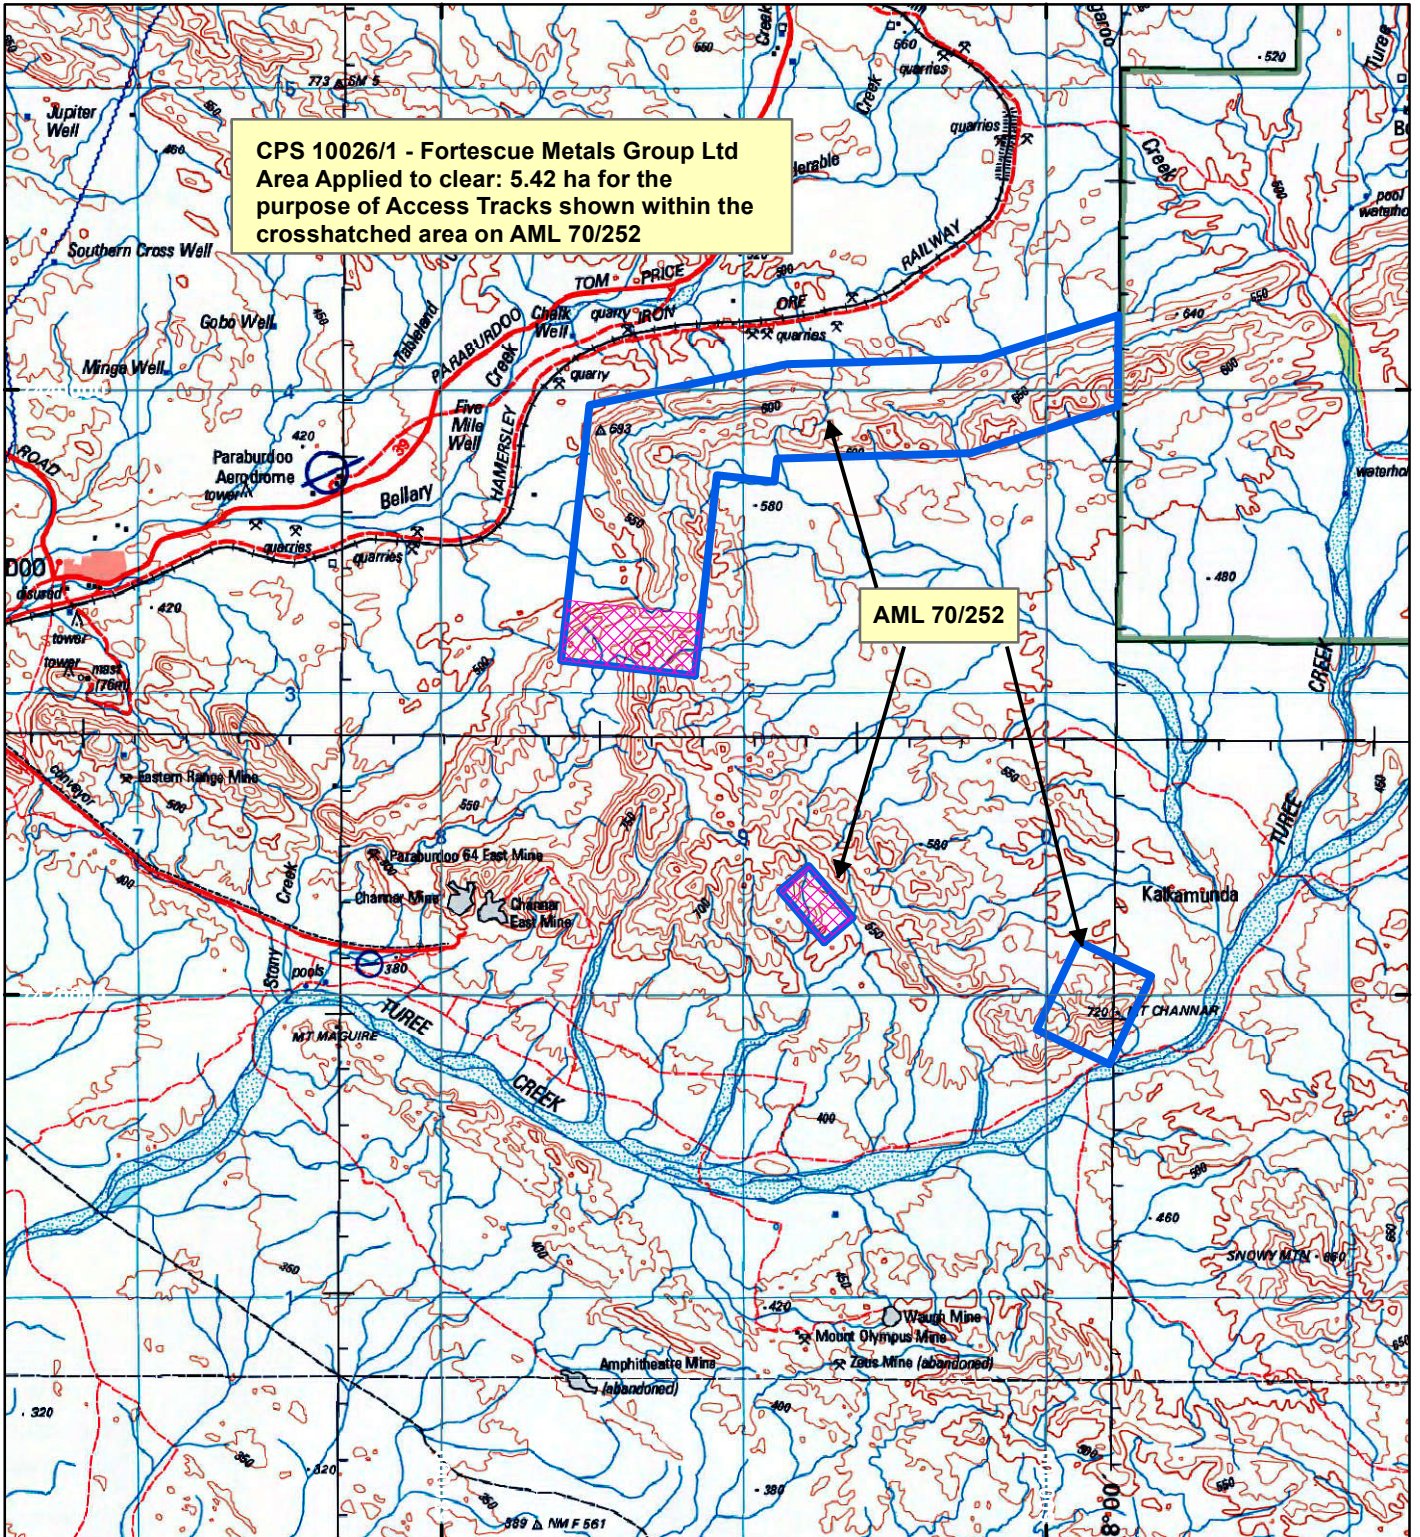

CPS 10026/1 - Fortescue Metals Group Ltd

LEGEND

Clearing Instruments

Mining Tenements

Scale 1:250,000

(Approximate when reproduced at A4)

Geocentric Datum Australia 1994

Note: the data in this map have not been projected. This may result in geometric distortion or measurement inaccuracies.

..... Date

Officer with delegated authority under Section 20 of the Environmental Protection Act 1986

Information derived from this map should be confirmed with the data custodian acknowledged by the agency acronym in the legend.