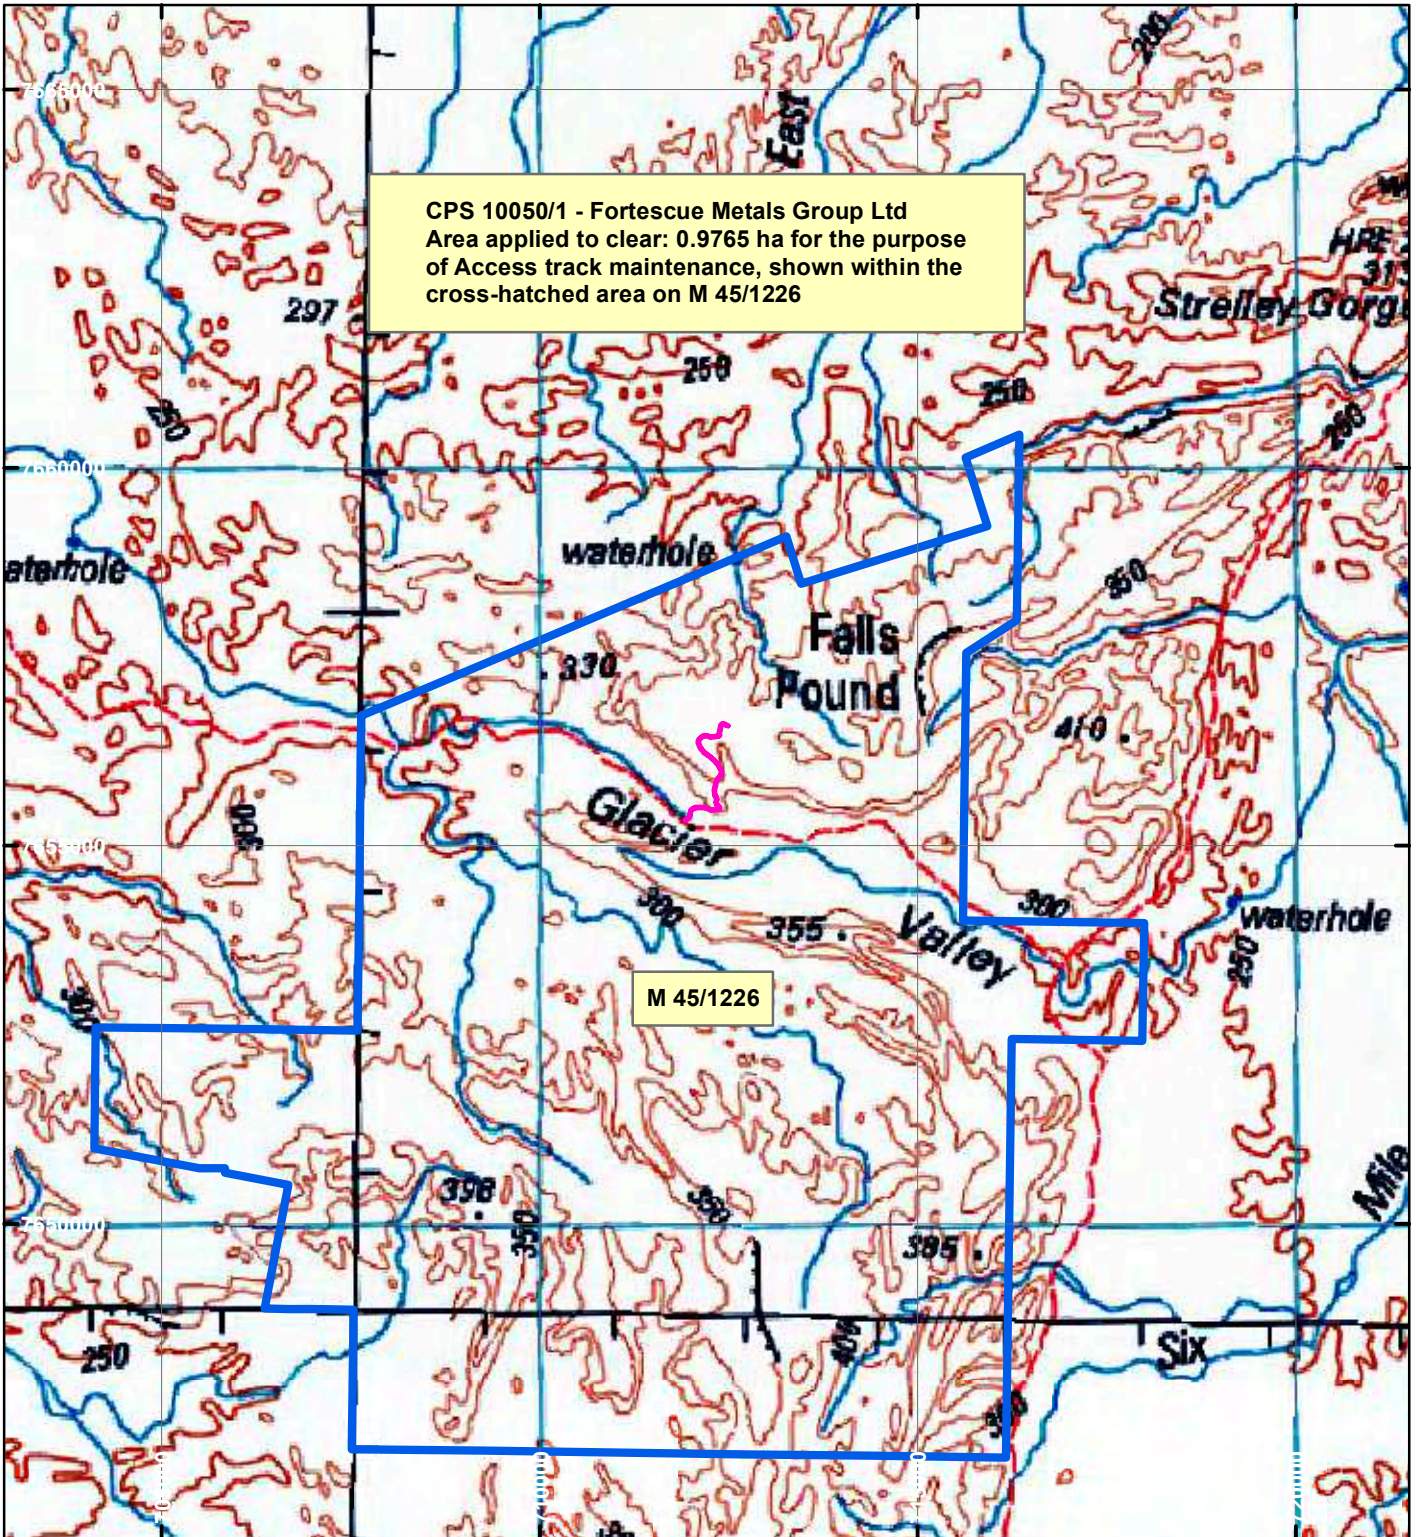

## LEGEND

Clearing Instruments

Mining Tenements

Scale 1:100,000

(Approximate when reproduced at A4)

Geocentric Datum Australia 1994

Note: the data in this map have not been projected. This may result in geometric distortion or measurement inaccuracies.

..... Date .....

Officer with delegated authority under Section 20 of  
 the Environmental Protection Act 1986

Information derived from this map should be  
 confirmed with the data custodian acknowledged  
 by the agency acronym in the legend.