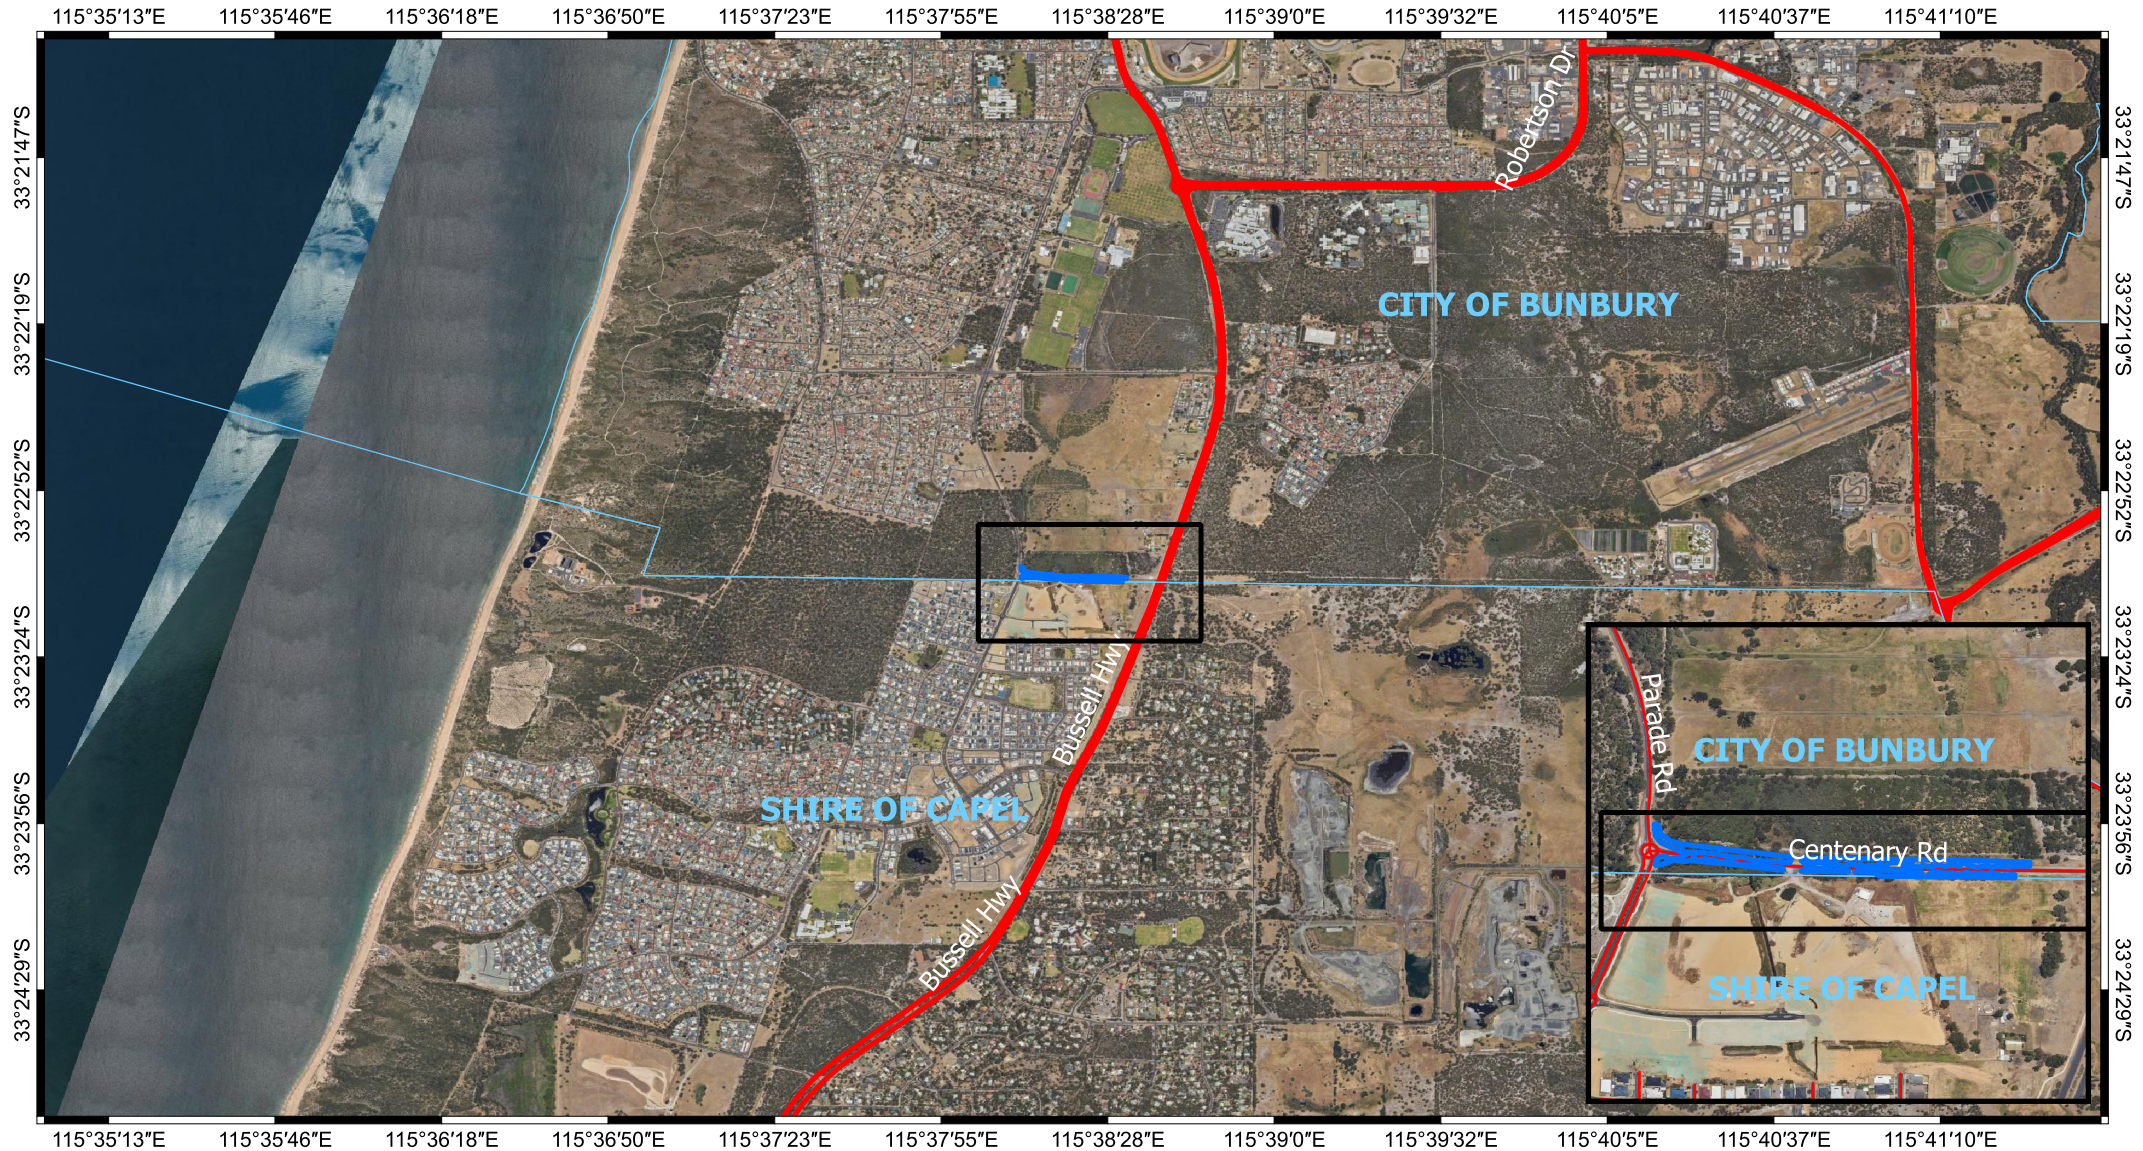

# CPS 10071/1 - Context Map

## Legend

 CPS areas applied to clear

 Local Government Authorities

## Road Centrelines

 Highway

0 1 2 3 km

1:28,498

Projection: GDA 2020

GOVERNMENT OF  
WESTERN AUSTRALIA