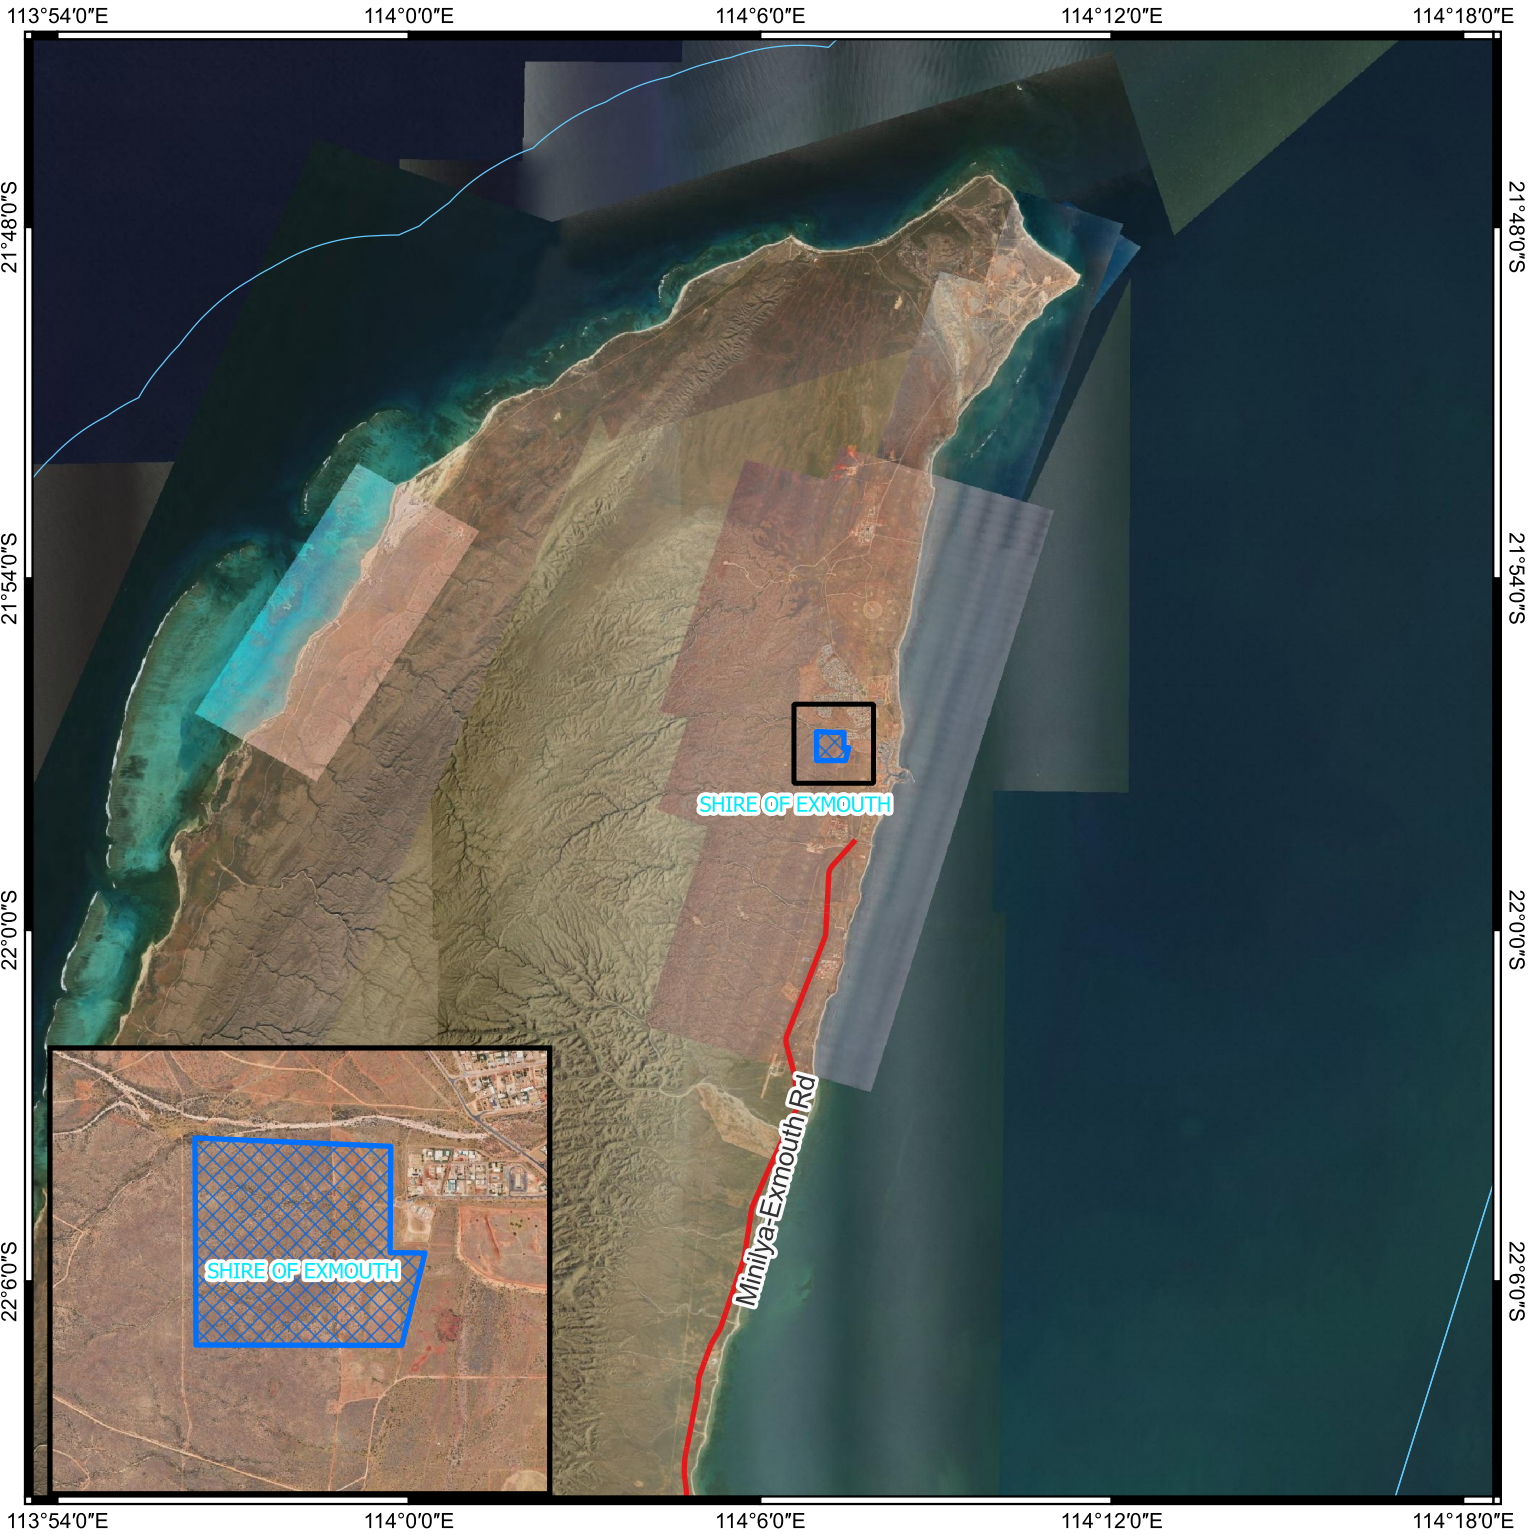

CPS 10072/1 - Context Map

Legend

-  CPS areas applied to clear
 -  Local Government Authorities
 -  Highway
- Landgate_Subscription_Imagery/WANow

Projection: GDA2020
1:180,000