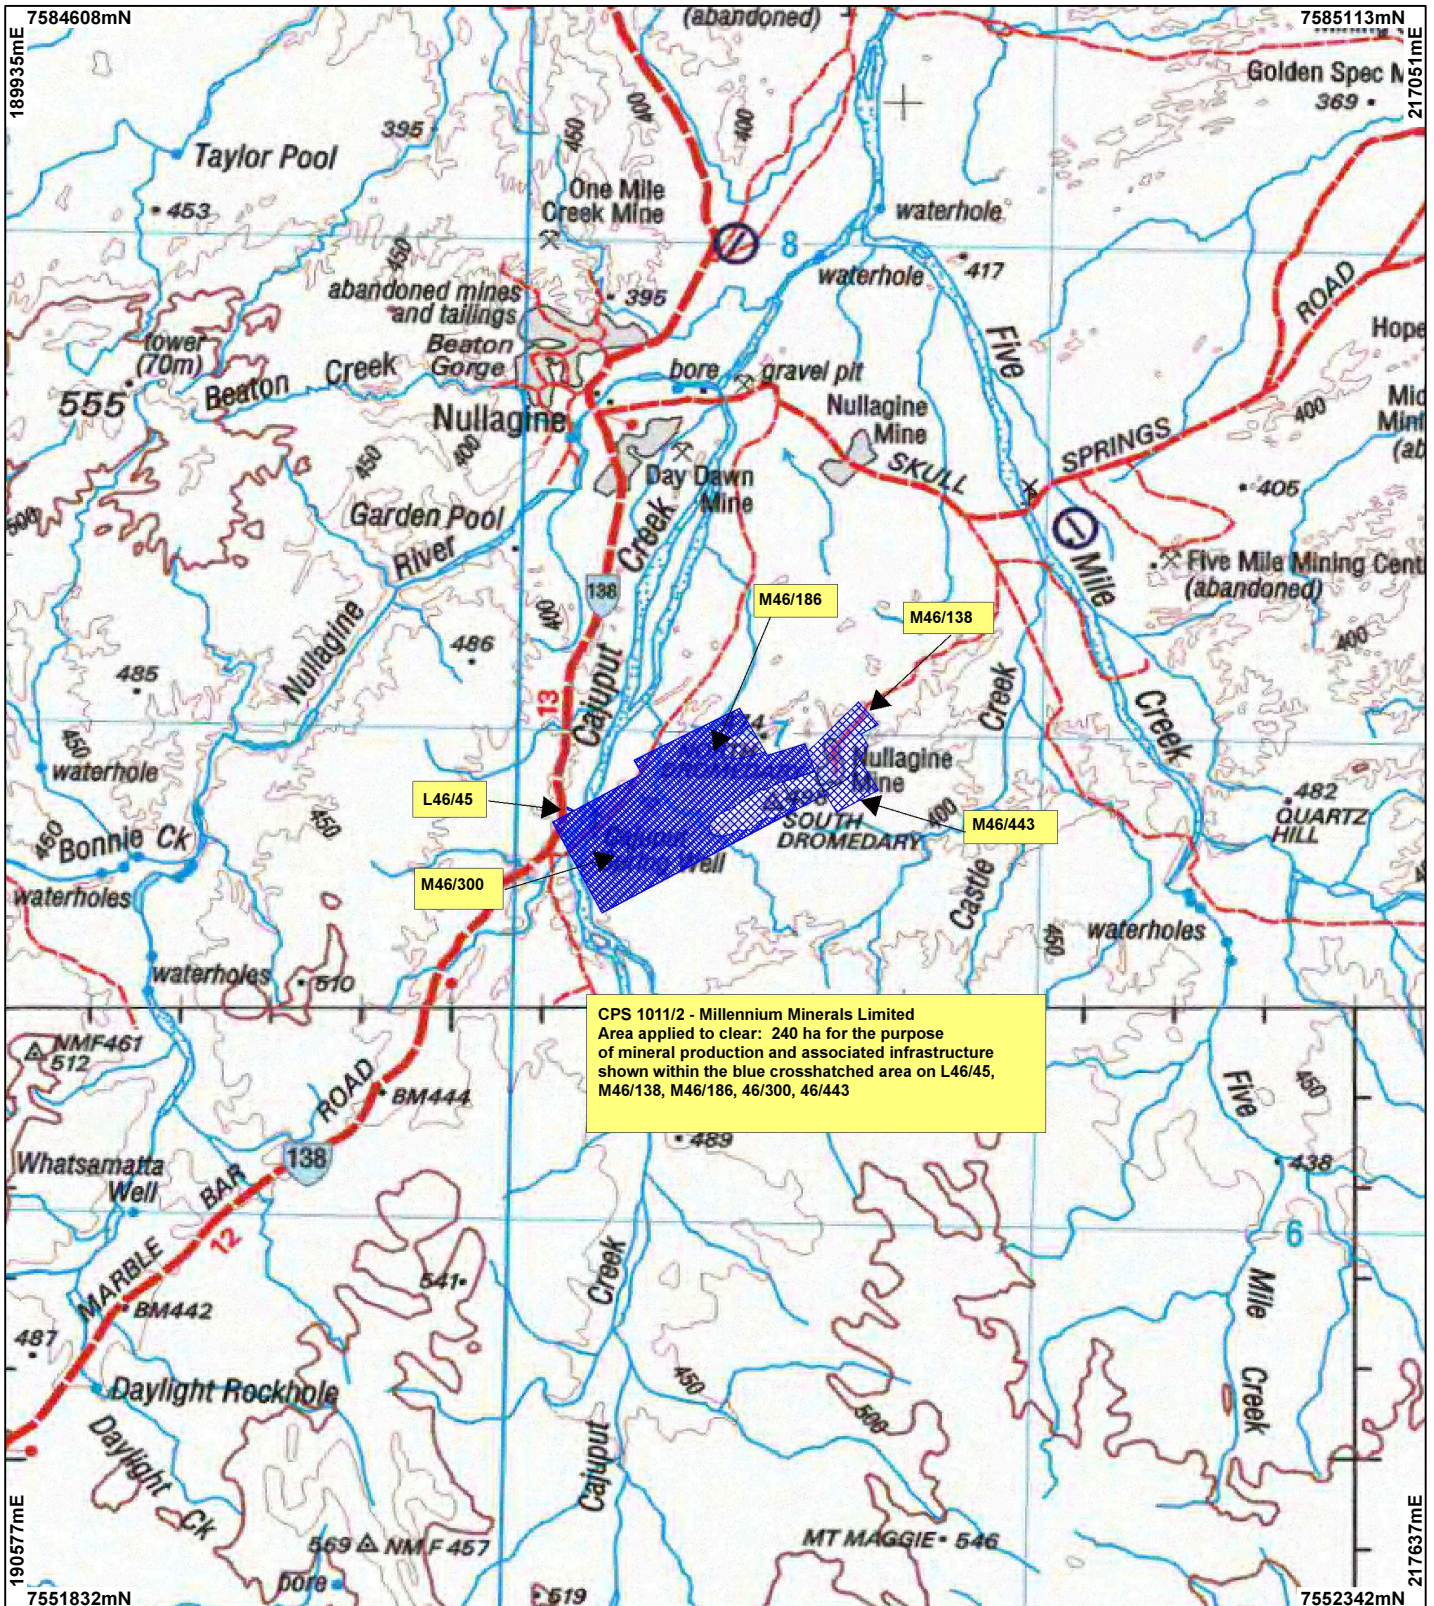

CPS 1011/2 - Millennium Minerals Limited

LEGEND

- Mining Tenements
- Clearing Instruments
- NATMAP 250K Series Mapping
- GA 08/03

0 3.75 km

Scale 1:150000

(Approximate when reproduced at A4)

Geocentric Datum Australia 1994

Note: the data in this map have not been projected. This may result in geometric distortion or measurement inaccuracies.

..... Date

Officer with delegated authority under Section 20 of the Environmental Protection Act 1986