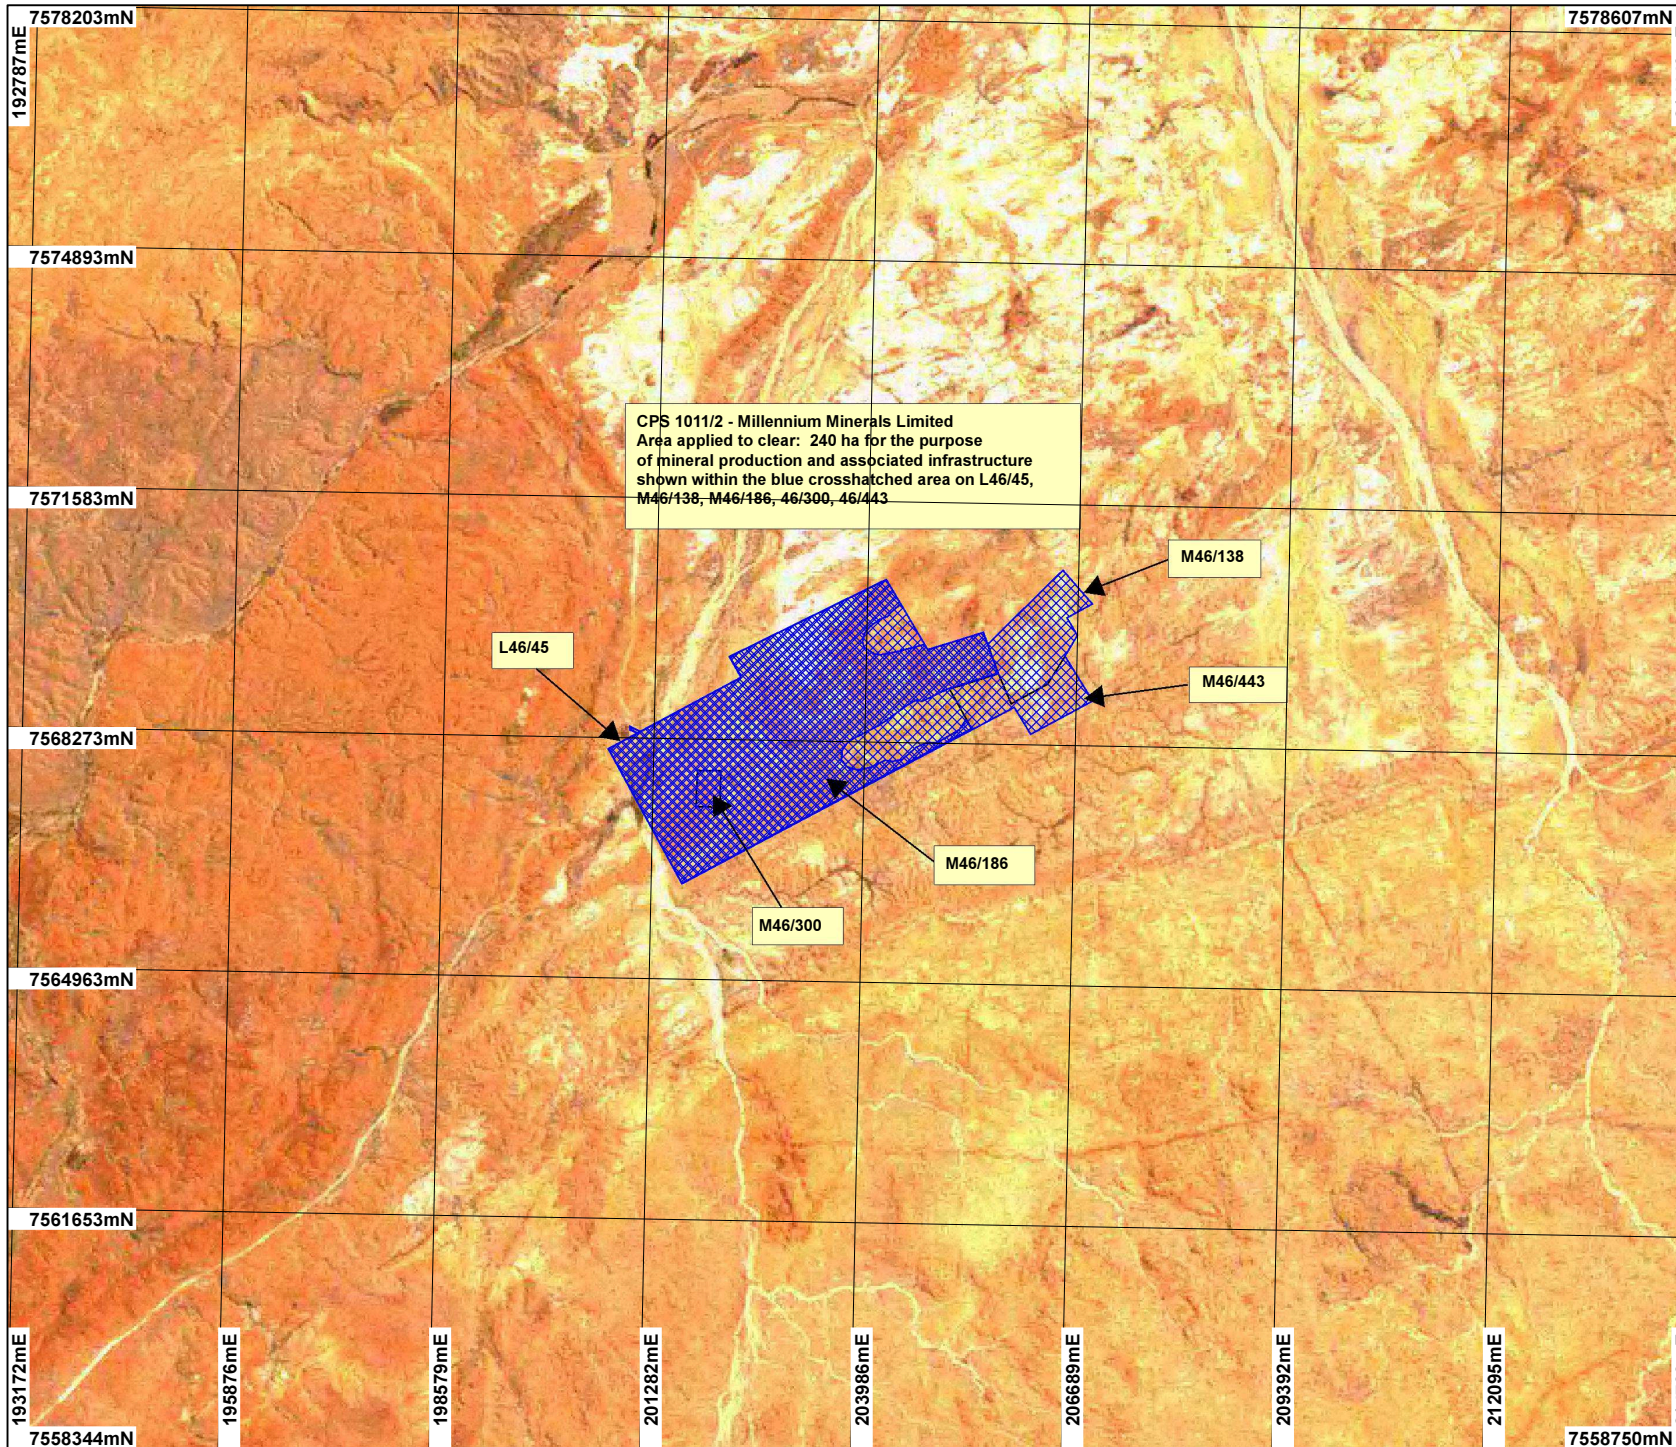

CPS 1011/2 - Millennium Minerals Limited

LEGEND

-  Mining Tenements
 -  Clearing Instruments
- Western Australia ETM 25m 543 - AGO
 2004

Scale 1:100000
 (Approximate when reproduced at A4)

Geocentric Datum Australia 1994
 Note: the data in this map have not been
 projected. This may result in geometric
 distortion or measurement inaccuracies.

..... Date

Officer with delegated authority under Section 20 of
 the Environmental Protection Act 1986

Information derived from this map should be
 confirmed with the data custodian acknowledged
 by the agency acronym in the legend.