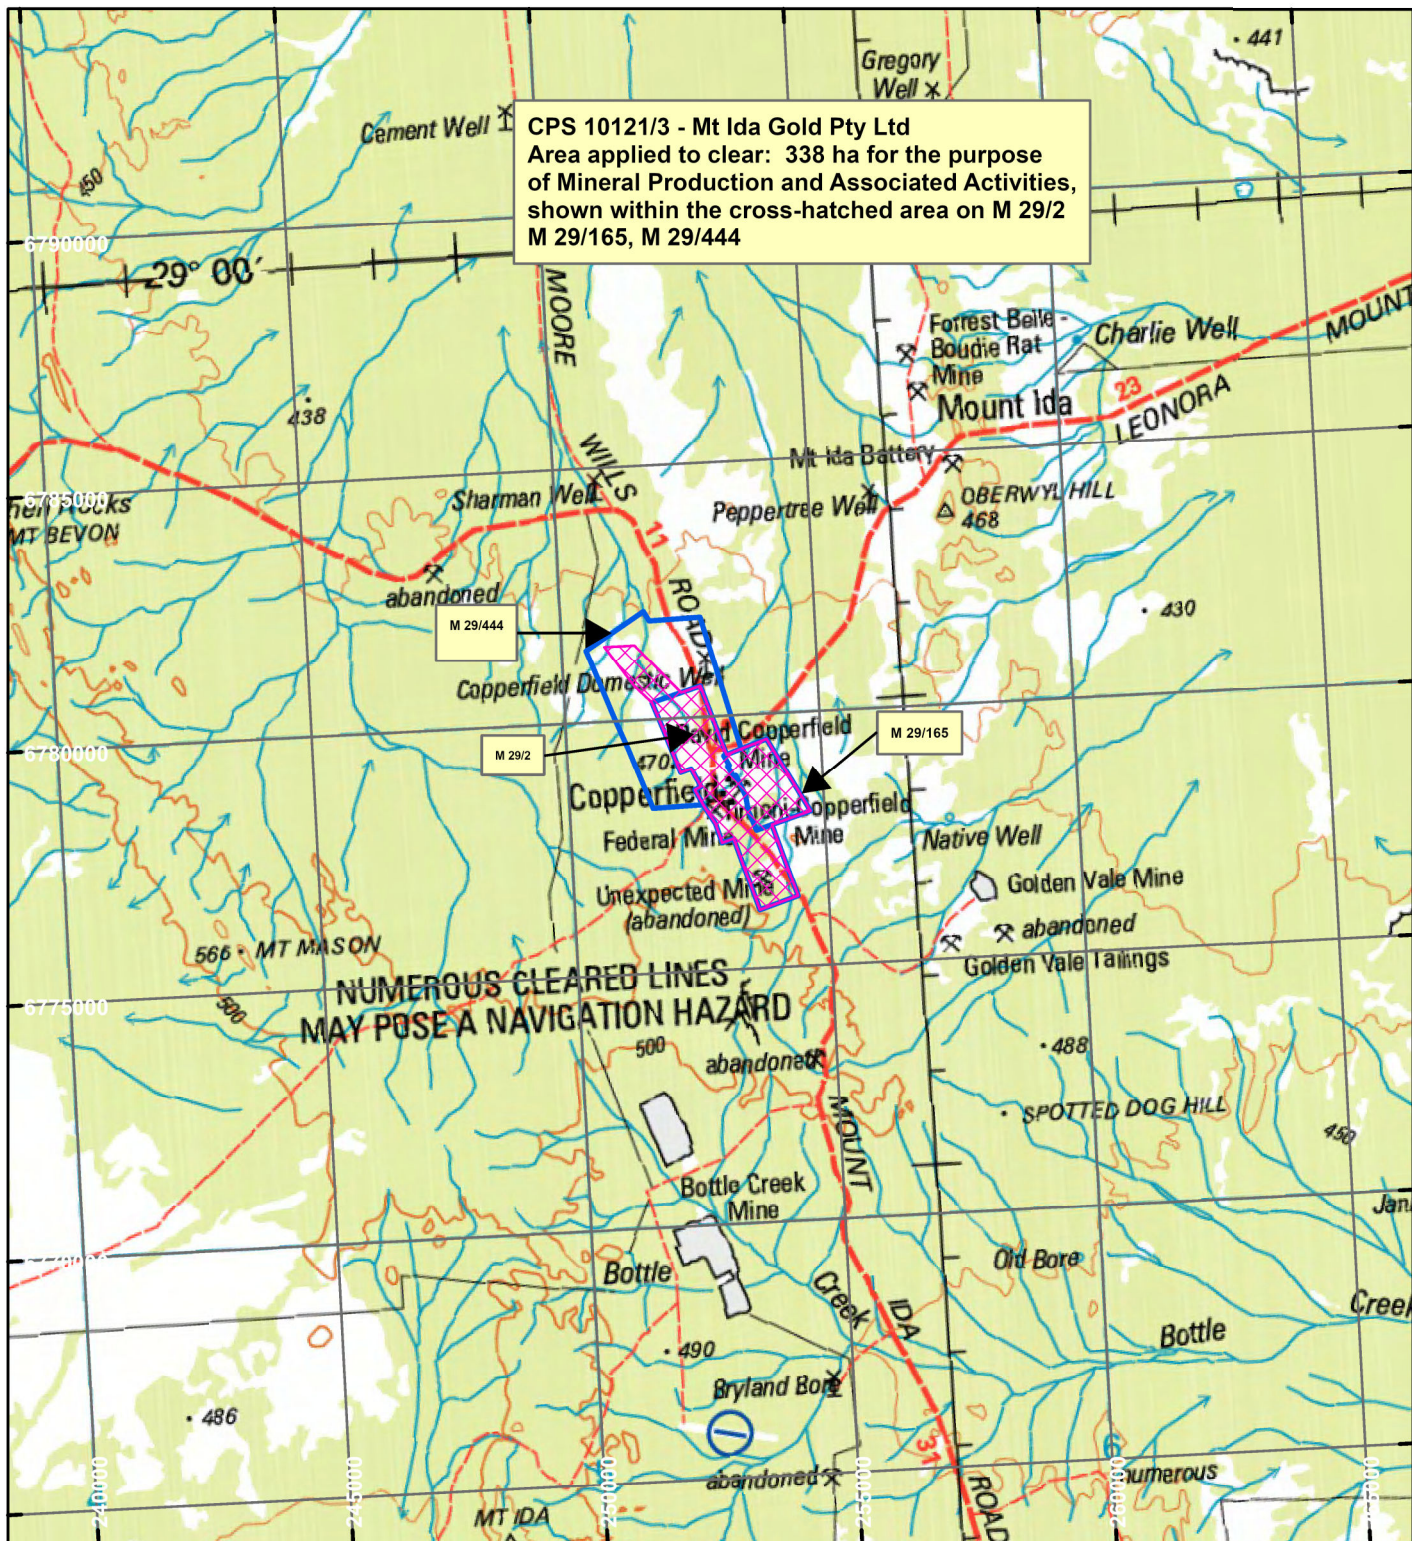

CPS 10121/3 - Mt Ida Gold Pty Ltd

LEGEND

Clearing Instruments

Mining Tenements

Scale 1:150,000

(Approximate when reproduced at A4)

Geocentric Datum Australia 1994

..... Date .....

Officer with delegated authority under Section 20 of the Environmental Protection Act 1986

Information derived from this map should be confirmed with the data custodian acknowledged by the agency acronym in the legend.