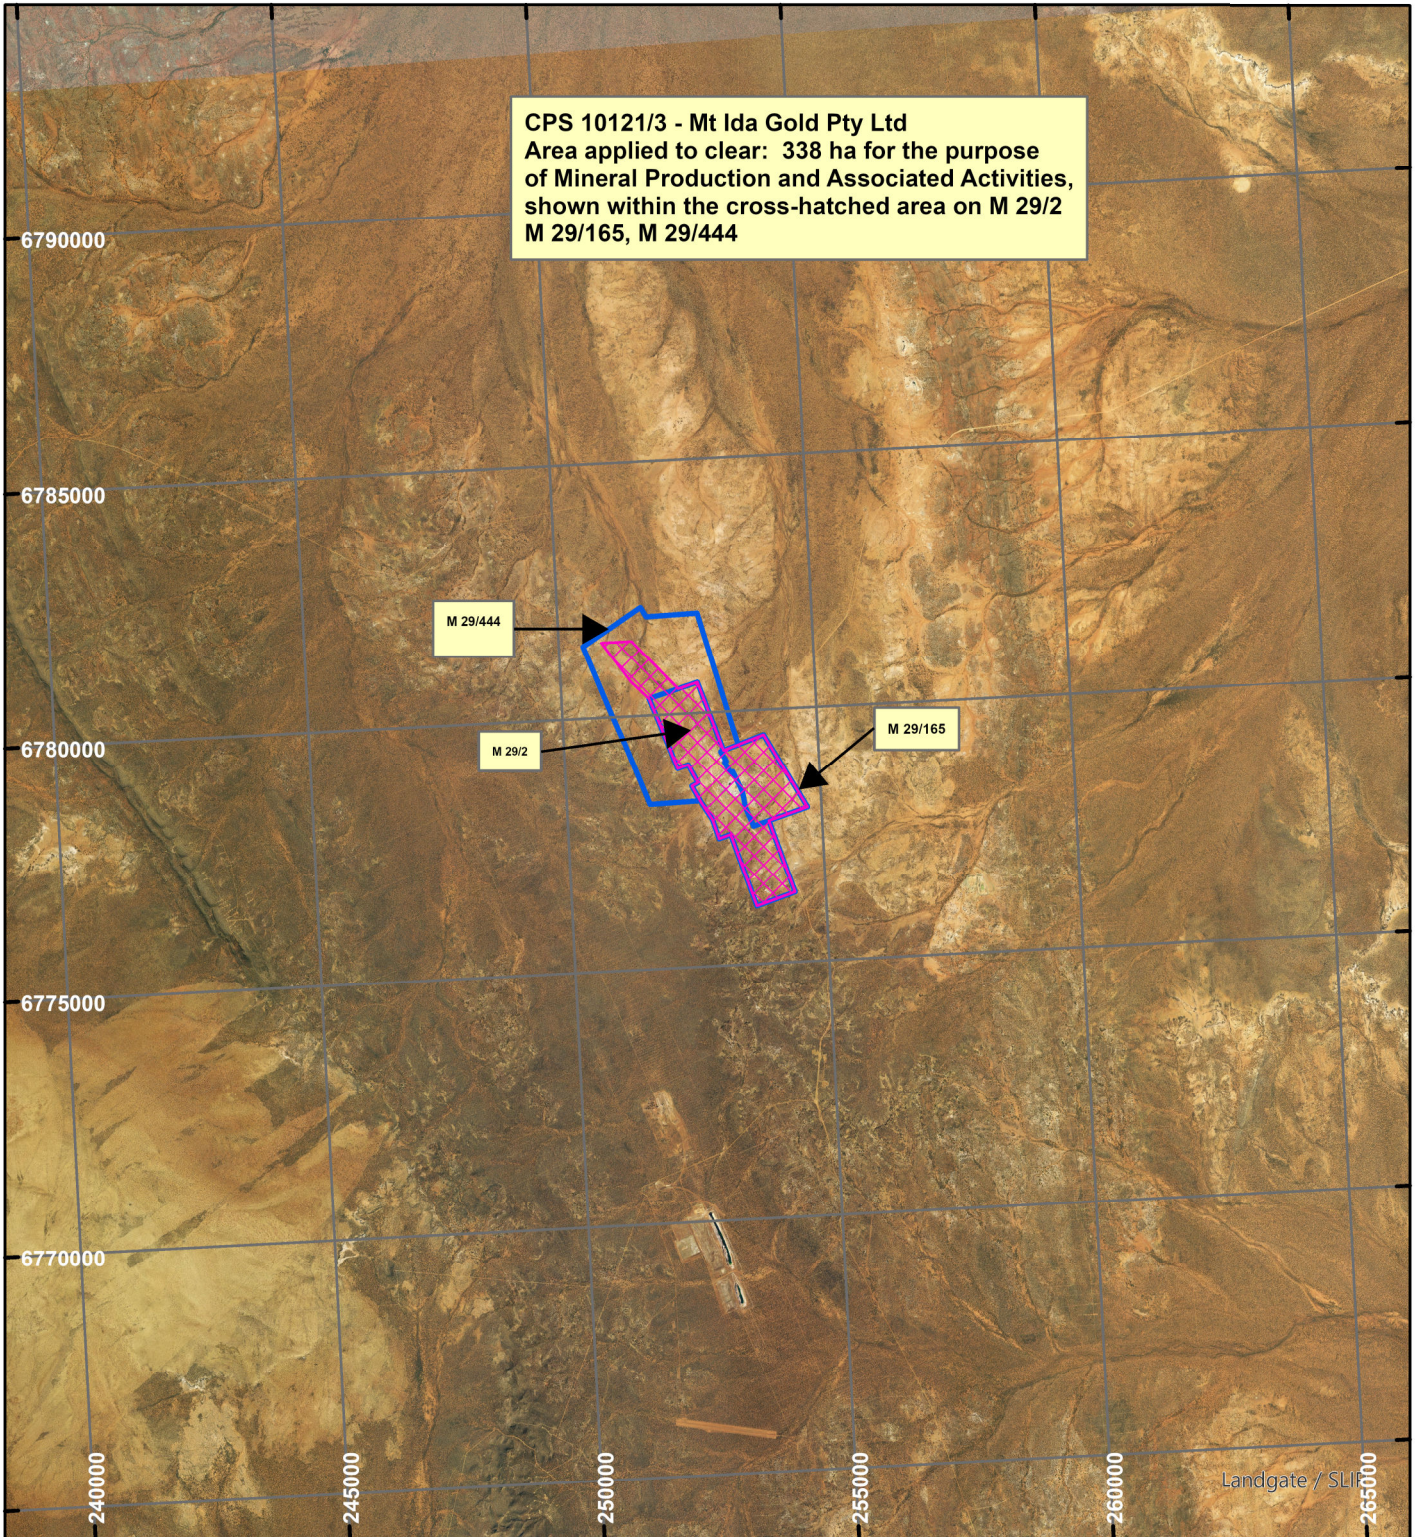

CPS 10121/3 - Mt Ida Gold Pty Ltd

LEGEND

Clearing Instruments

Mining Tenements

Scale 1:150,000

(Approximate when reproduced at A4)

Geocentric Datum Australia 1994

Note: the data in this map have not been projected. This may result in geometric distortion or measurement inaccuracies.

..... Date

Officer with delegated authority under Section 20 of the Environmental Protection Act 1986

Information derived from this map should be confirmed with the data custodian acknowledged by the agency acronym in the legend.