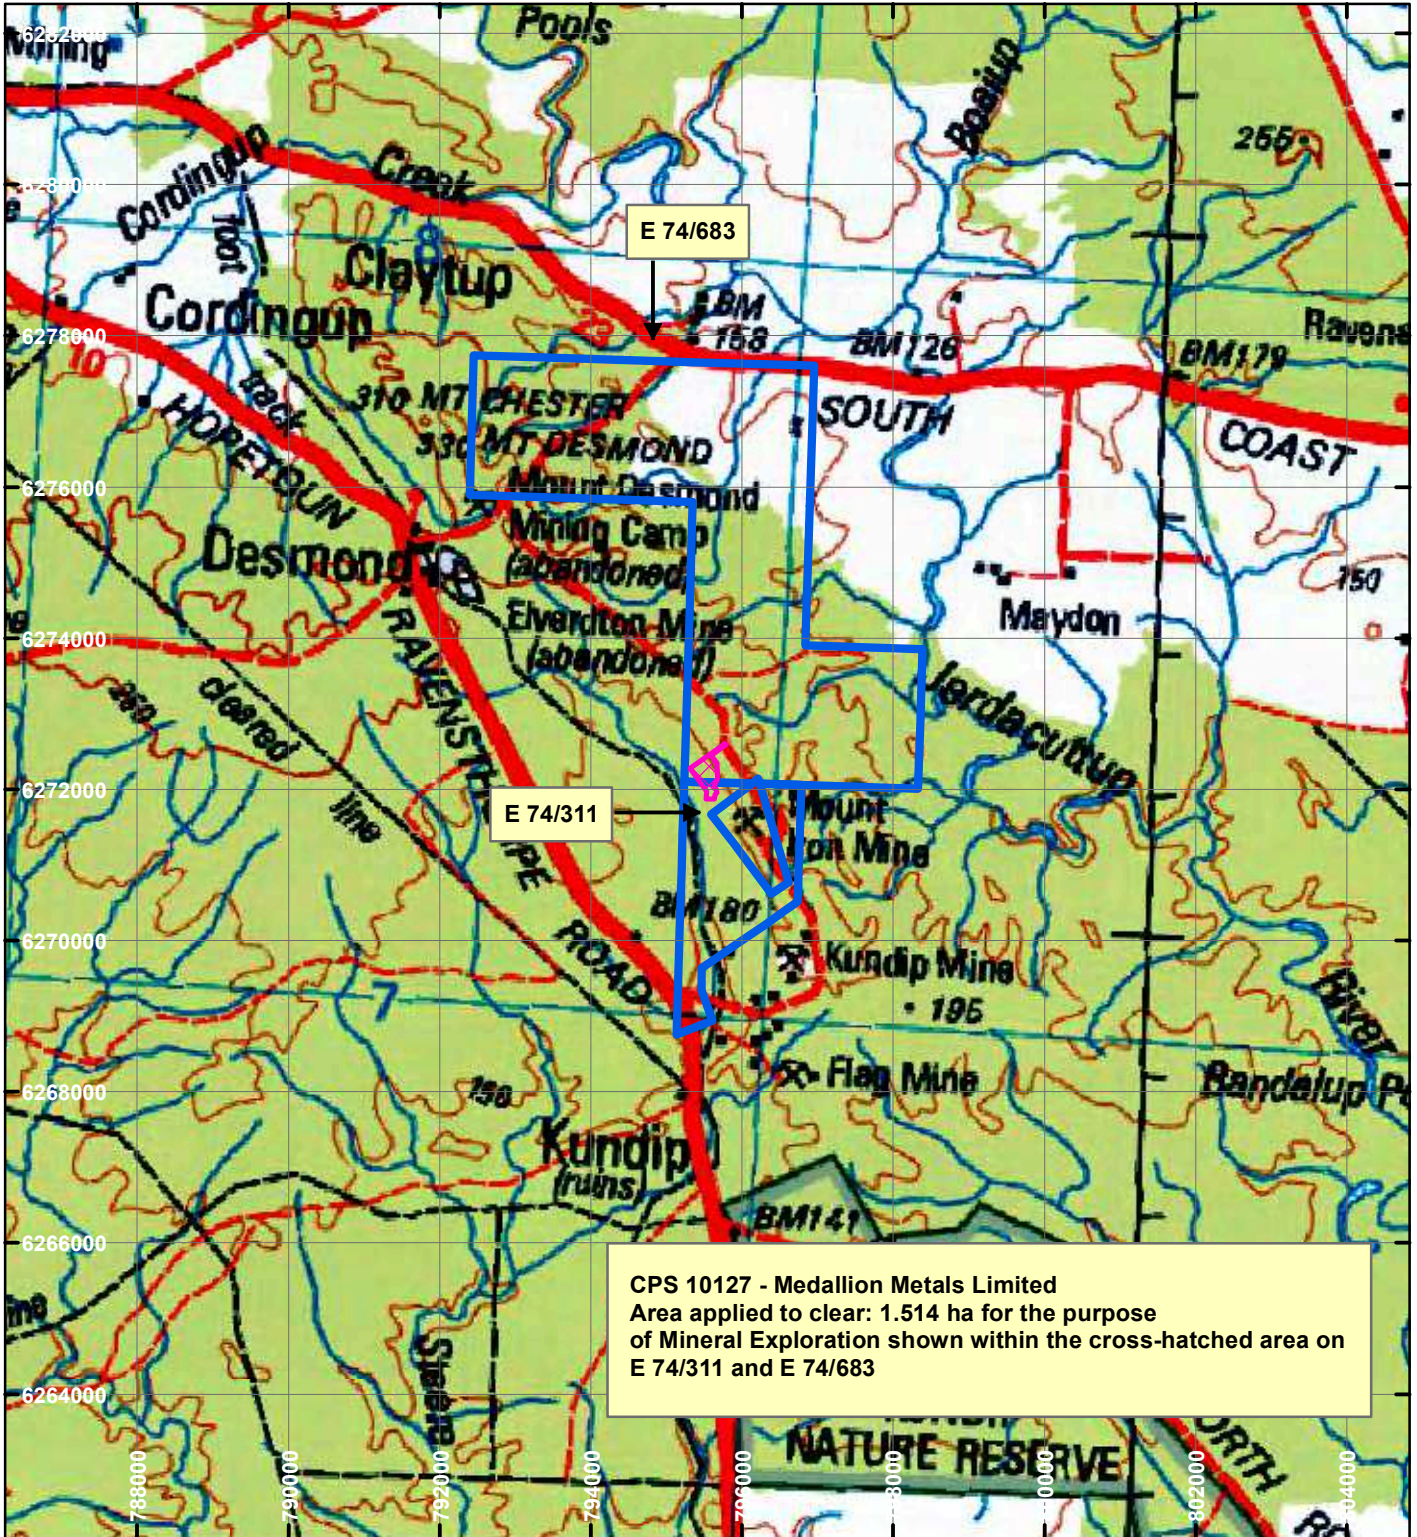

CPS 10127 - Medallion Metals Limited

LEGEND

Clearing Instruments

Mining Tenements

Scale 1:100,000

(Approximate when reproduced at A4)

Geocentric Datum Australia 1994

Note: the data in this map have not been projected. This may result in geometric distortion or measurement inaccuracies.

..... Date

Officer with delegated authority under Section 20 of the Environmental Protection Act 1986

Information derived from this map should be confirmed with the data custodian acknowledged by the agency acronym in the legend.