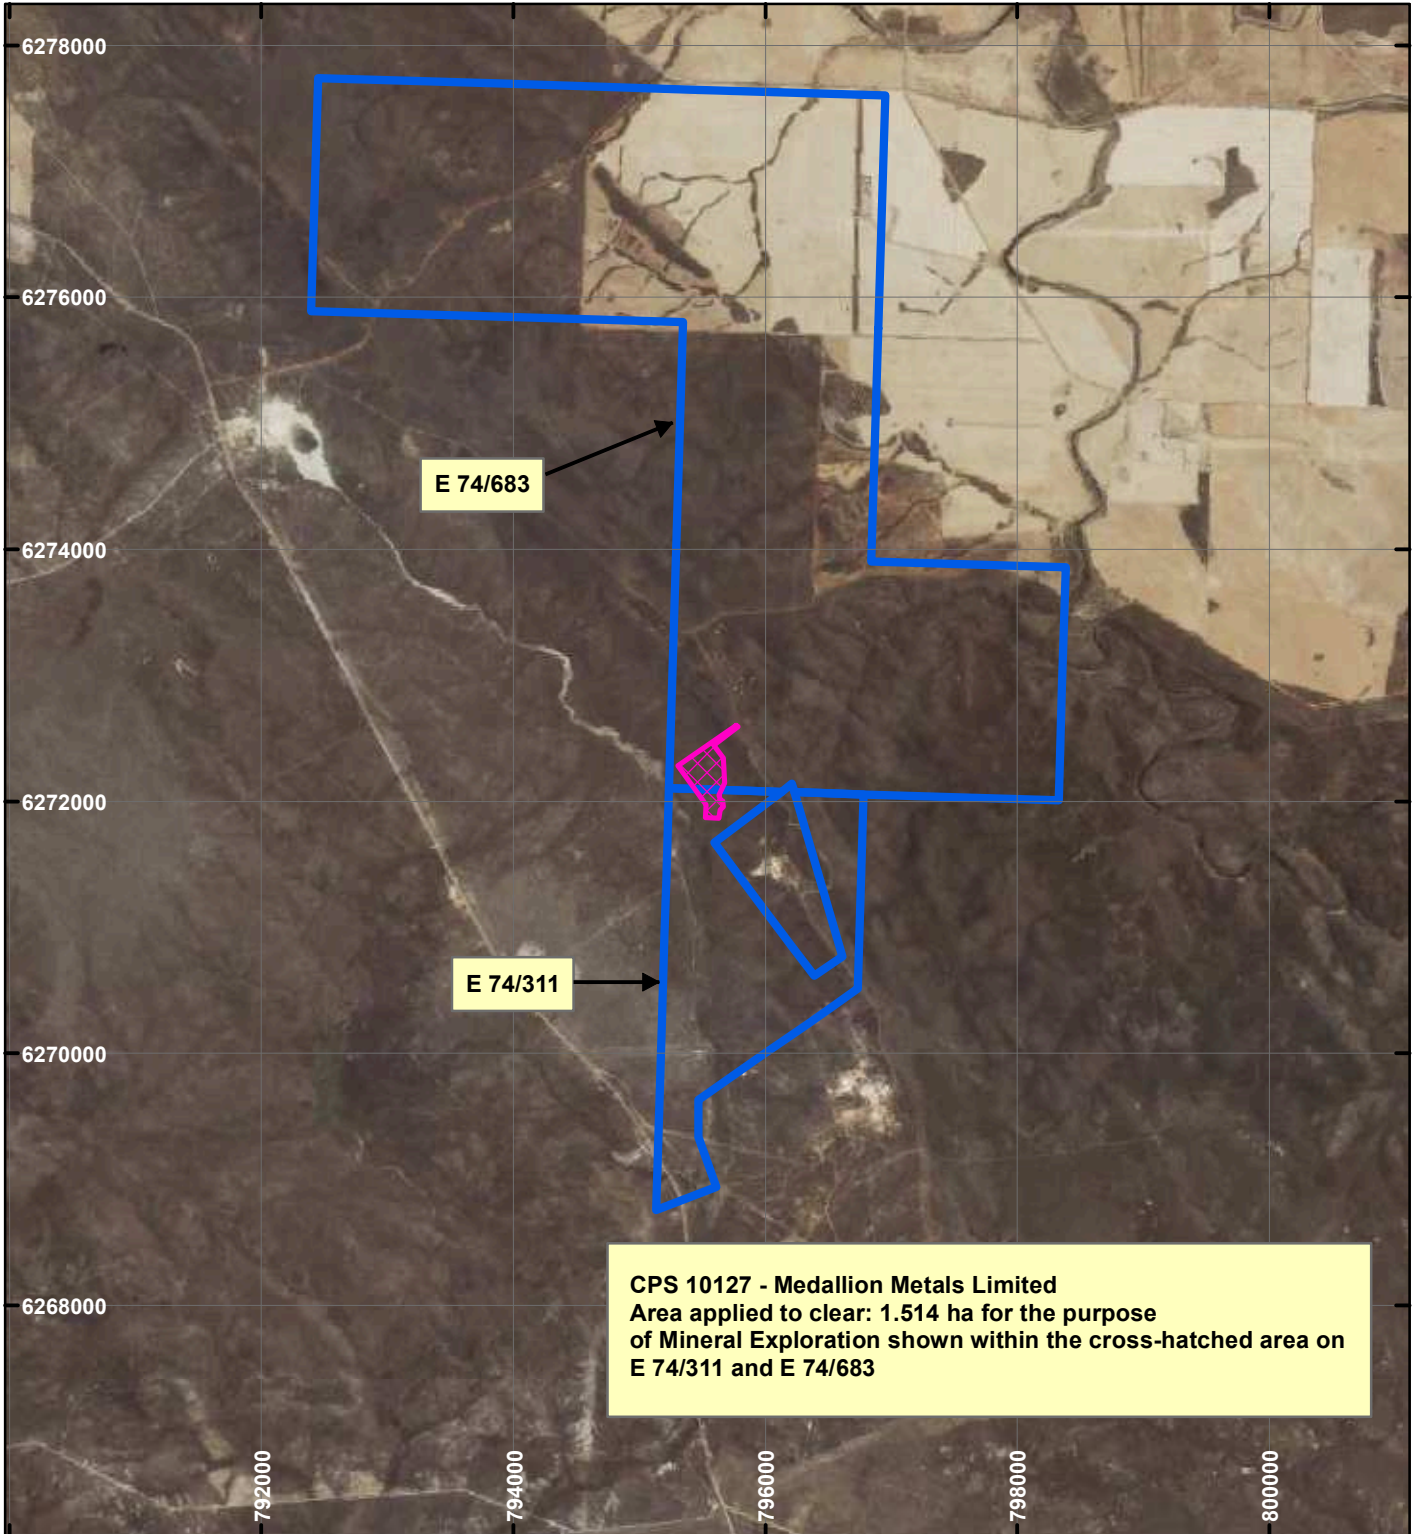

## LEGEND

Clearing Instruments

Mining Tenements

Orthophotography sourced from Landgate

Scale 1:60,000

(Approximate when reproduced at A4)

Geocentric Datum Australia 1994

Note: the data in this map have not been projected. This may result in geometric distortion or measurement inaccuracies.

..... Date .....

Officer with delegated authority under Section 20 of  
 the Environmental Protection Act 1986

Information derived from this map should be  
 confirmed with the data custodian acknowledged  
 by the agency acronym in the legend.