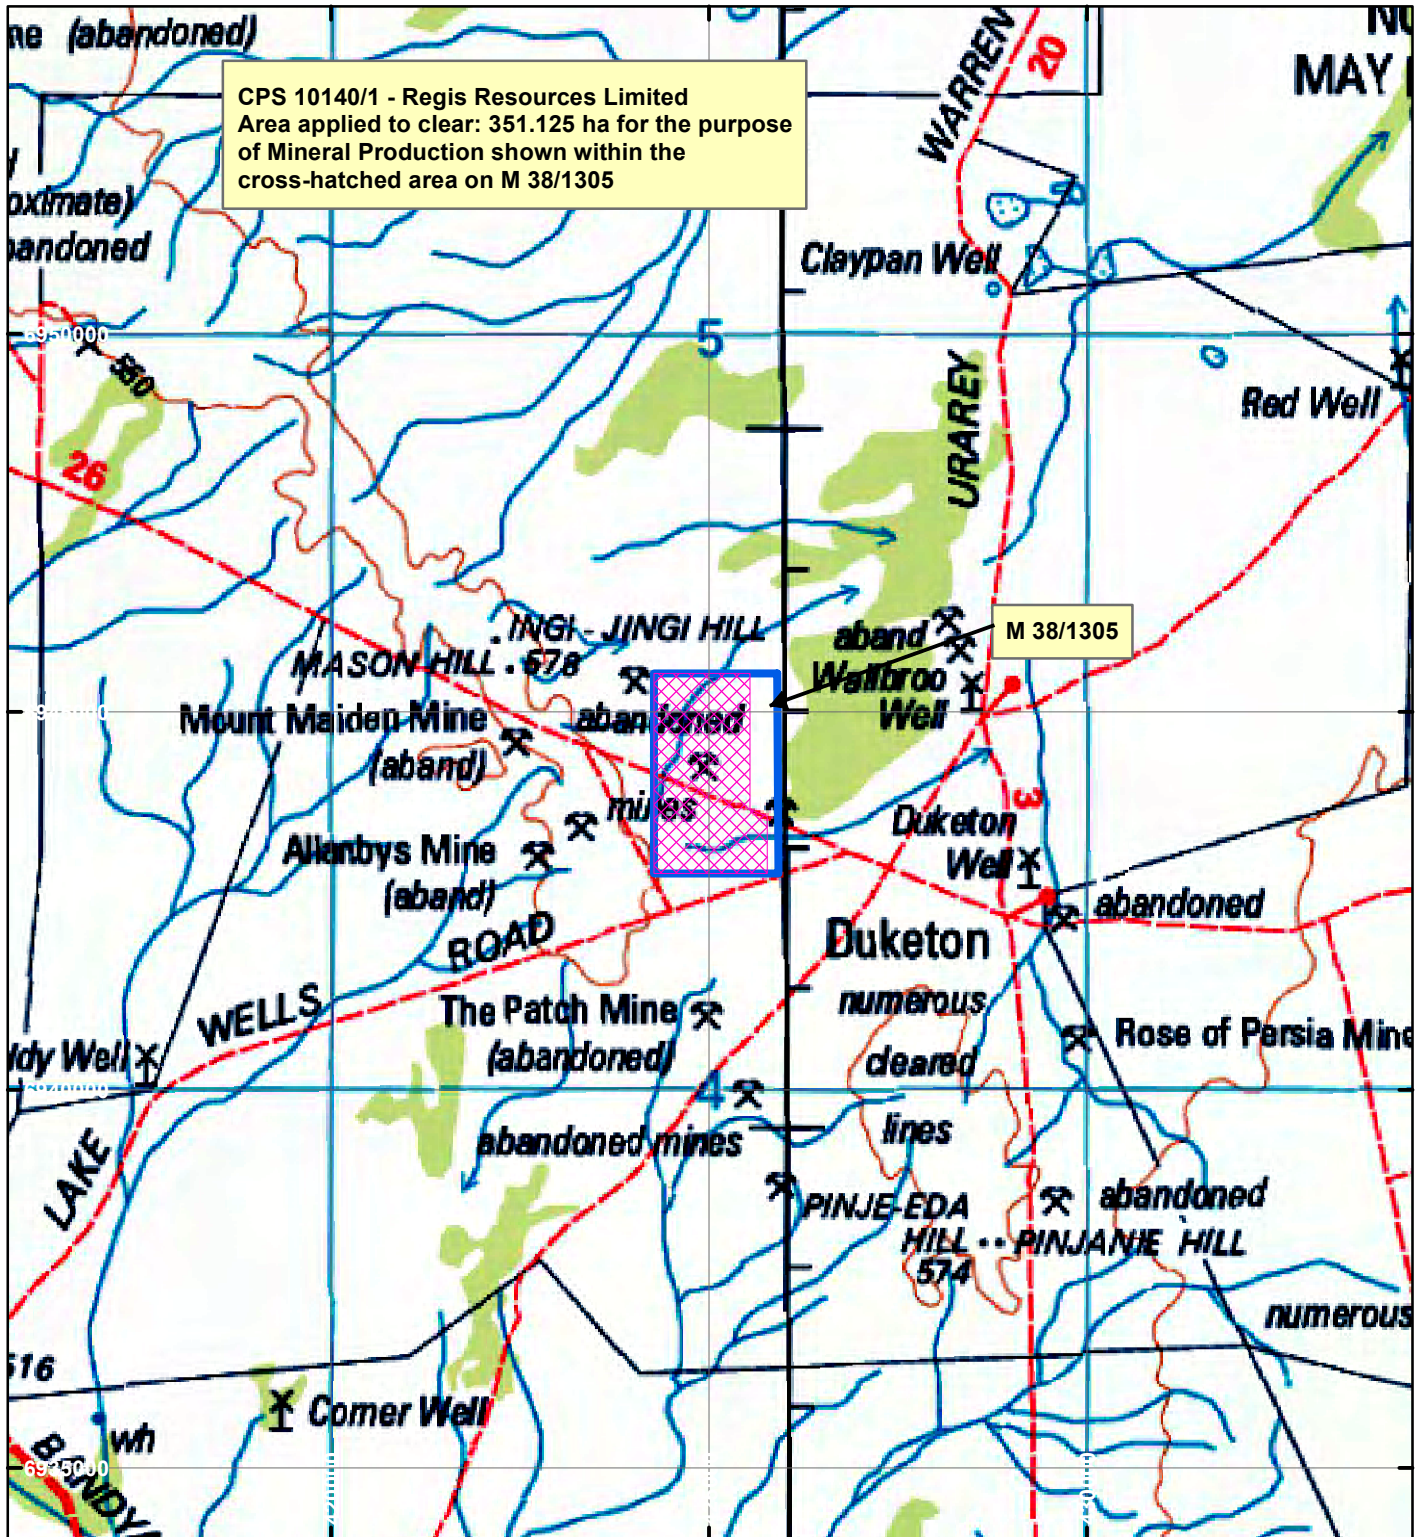

## LEGEND

Clearing Instruments

Mining Tenements

Scale 1:100,000

(Approximate when reproduced at A4)

Geocentric Datum Australia 1994

Note: the data in this map have not been projected. This may result in geometric distortion or measurement inaccuracies.