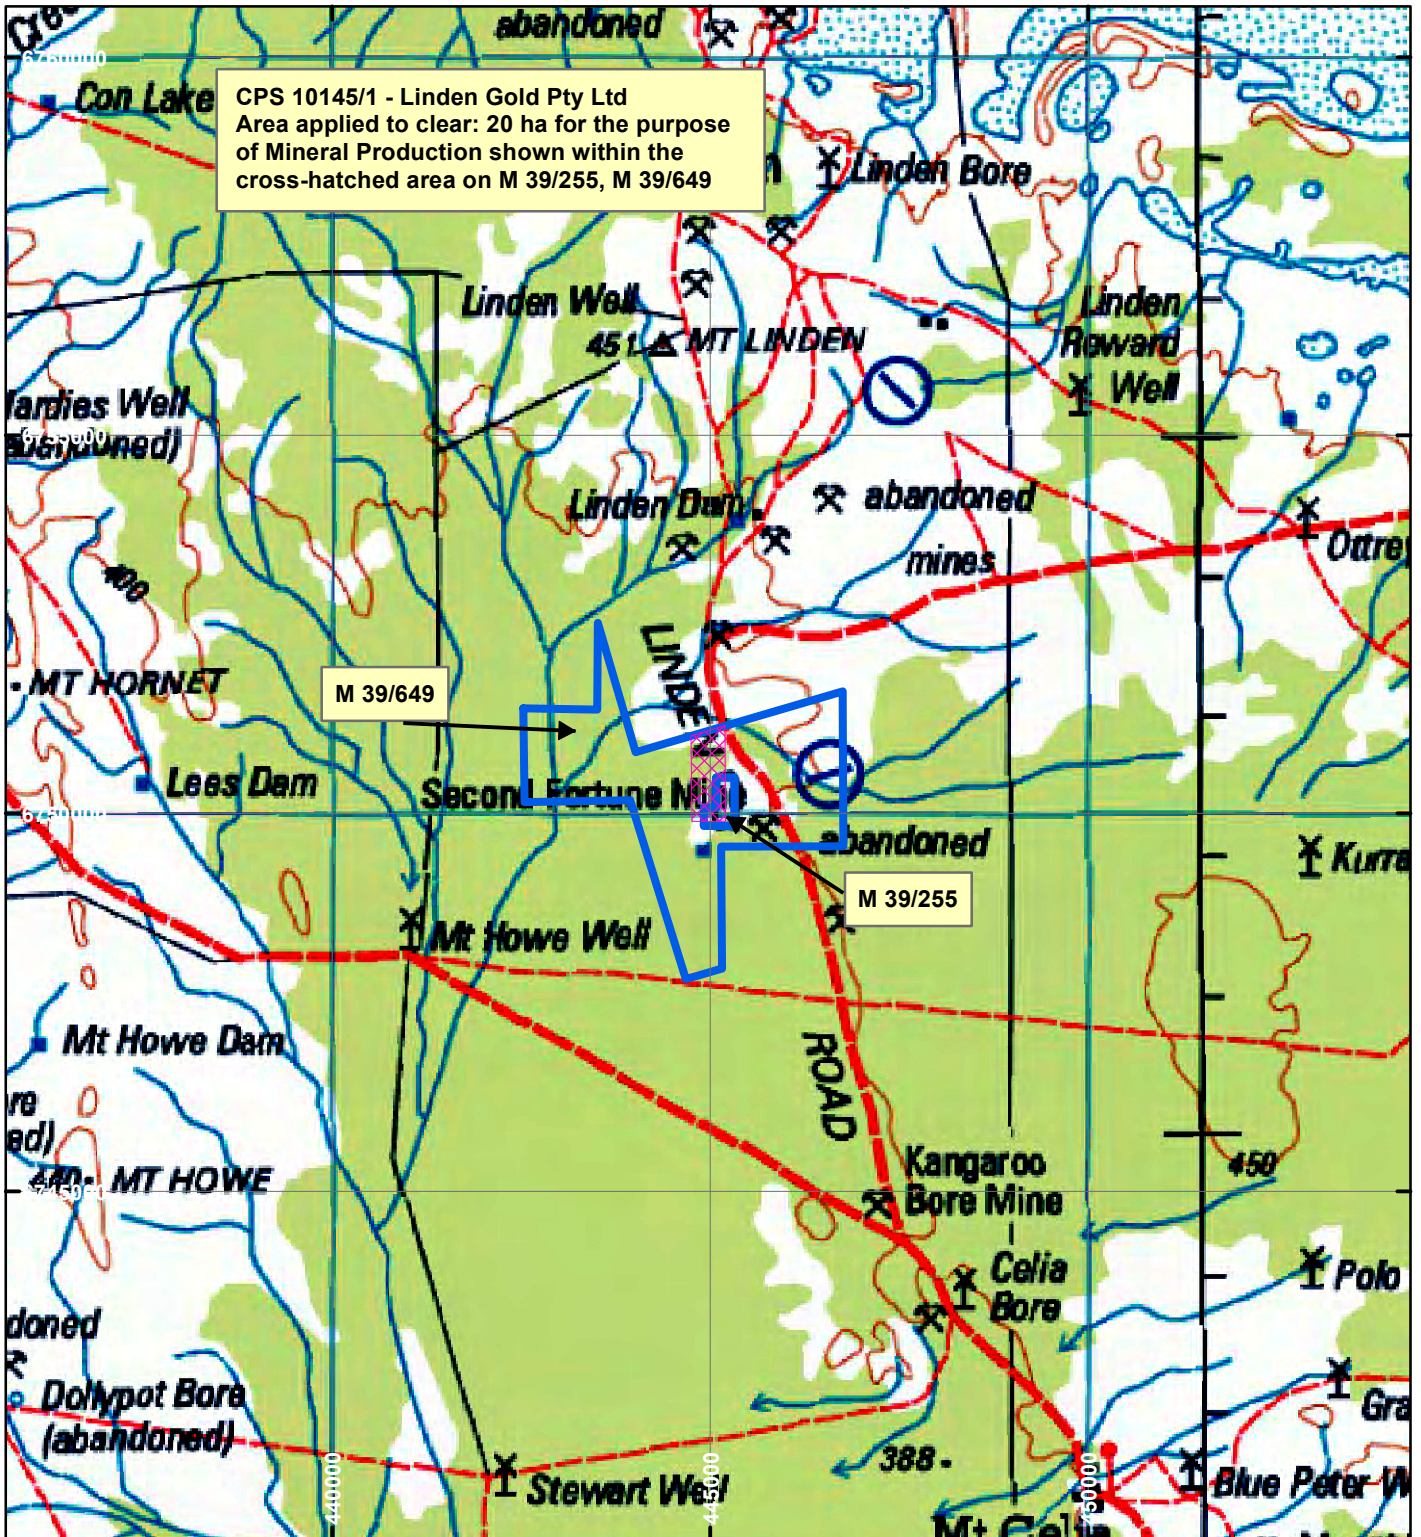

CPS 10145/1 - Linden Gold Pty Ltd

LEGEND

-  Clearing Instruments
-  Mining Tenements

Scale 1:100,000

(Approximate when reproduced at A4)

Geocentric Datum Australia 1994

Note: the data in this map have not been projected. This may result in geometric distortion or measurement inaccuracies.

..... Date

Officer with delegated authority under Section 20 of the Environmental Protection Act 1986

Information derived from this map should be confirmed with the data custodian acknowledged by the agency acronym in the legend.

WA Crown Copyright 2002