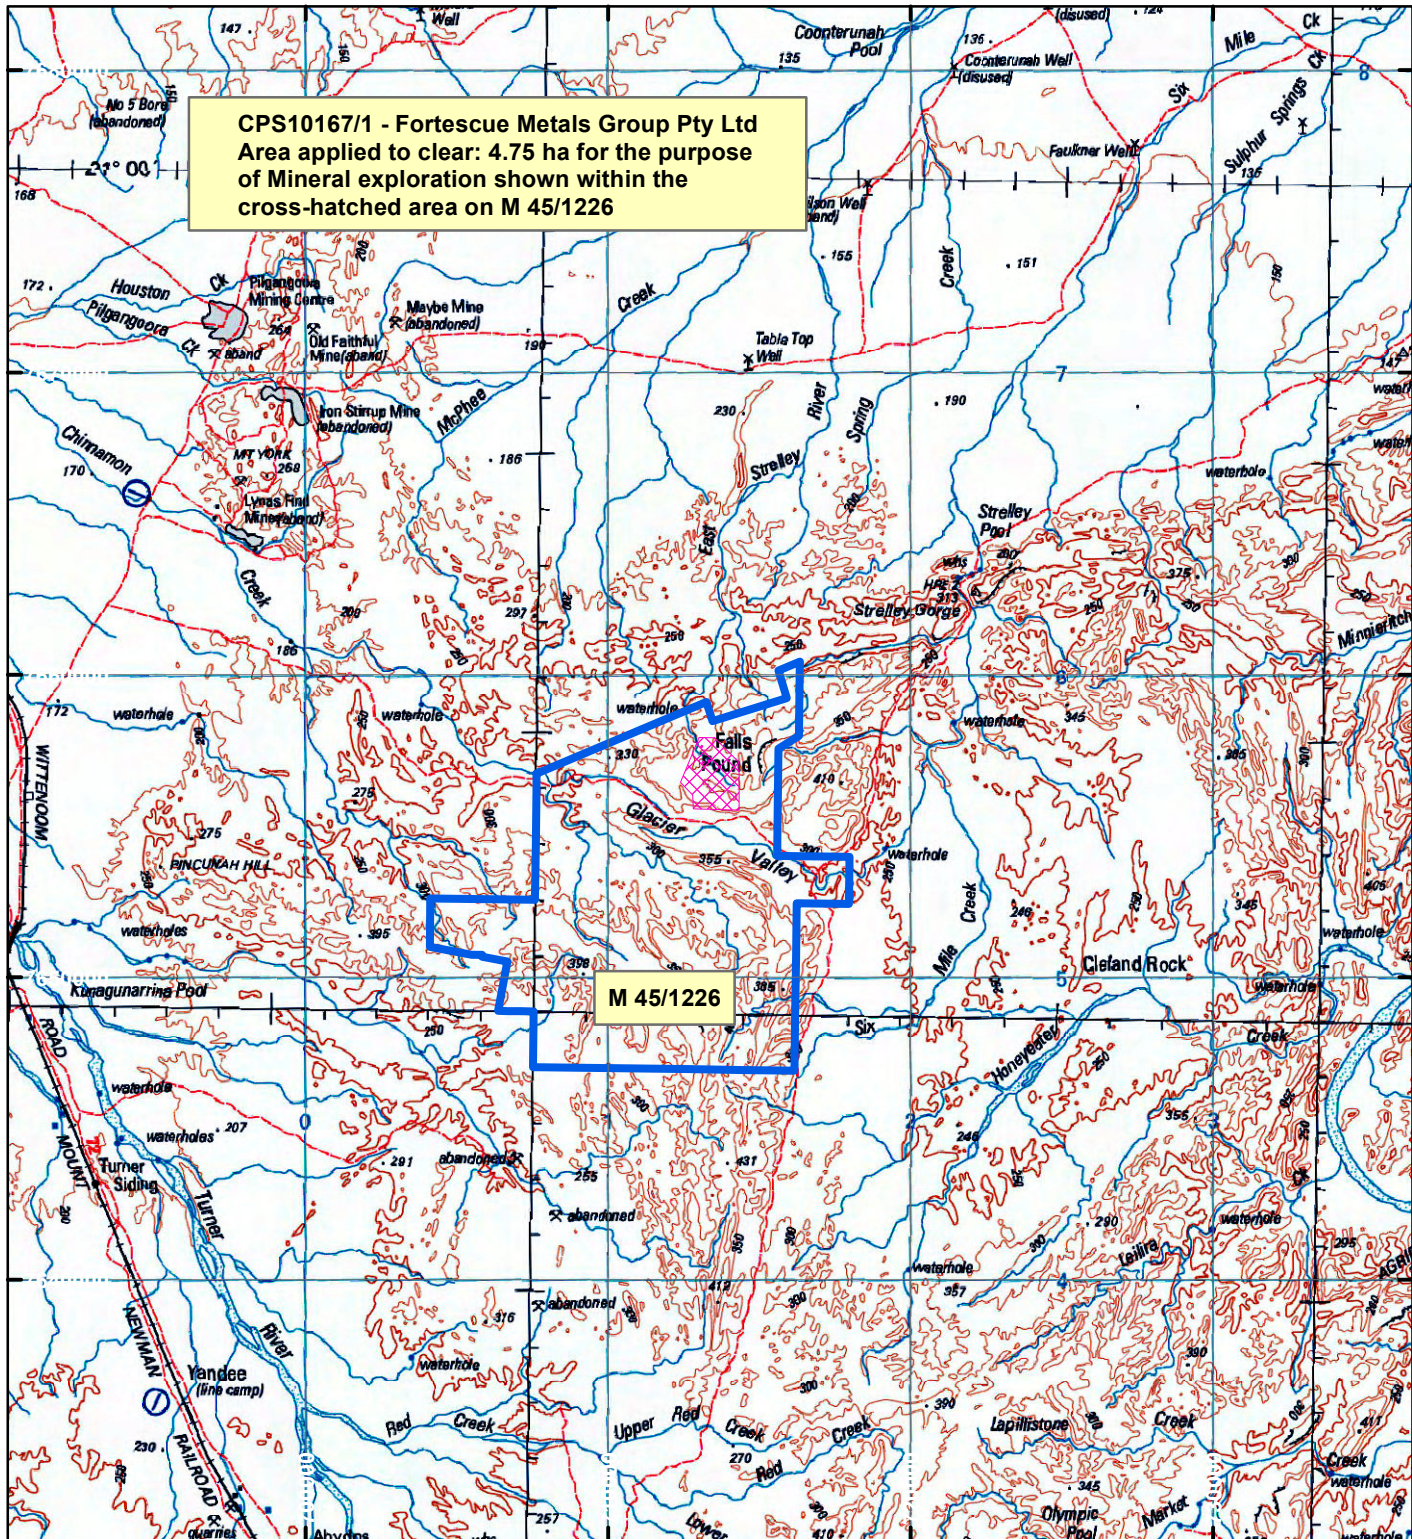

CPS 10167/1 - Fortescue Metals Group Pty Ltd

LEGEND

Clearing Instruments

Mining Tenements

Scale 1:250,000

(Approximate when reproduced at A4)

Geocentric Datum Australia 1994

..... Date .....

Officer with delegated authority under Section 20 of the Environmental Protection Act 1986

Information derived from this map should be confirmed with the data custodian acknowledged by the agency acronym in the legend.

WA Crown Copyright 2002