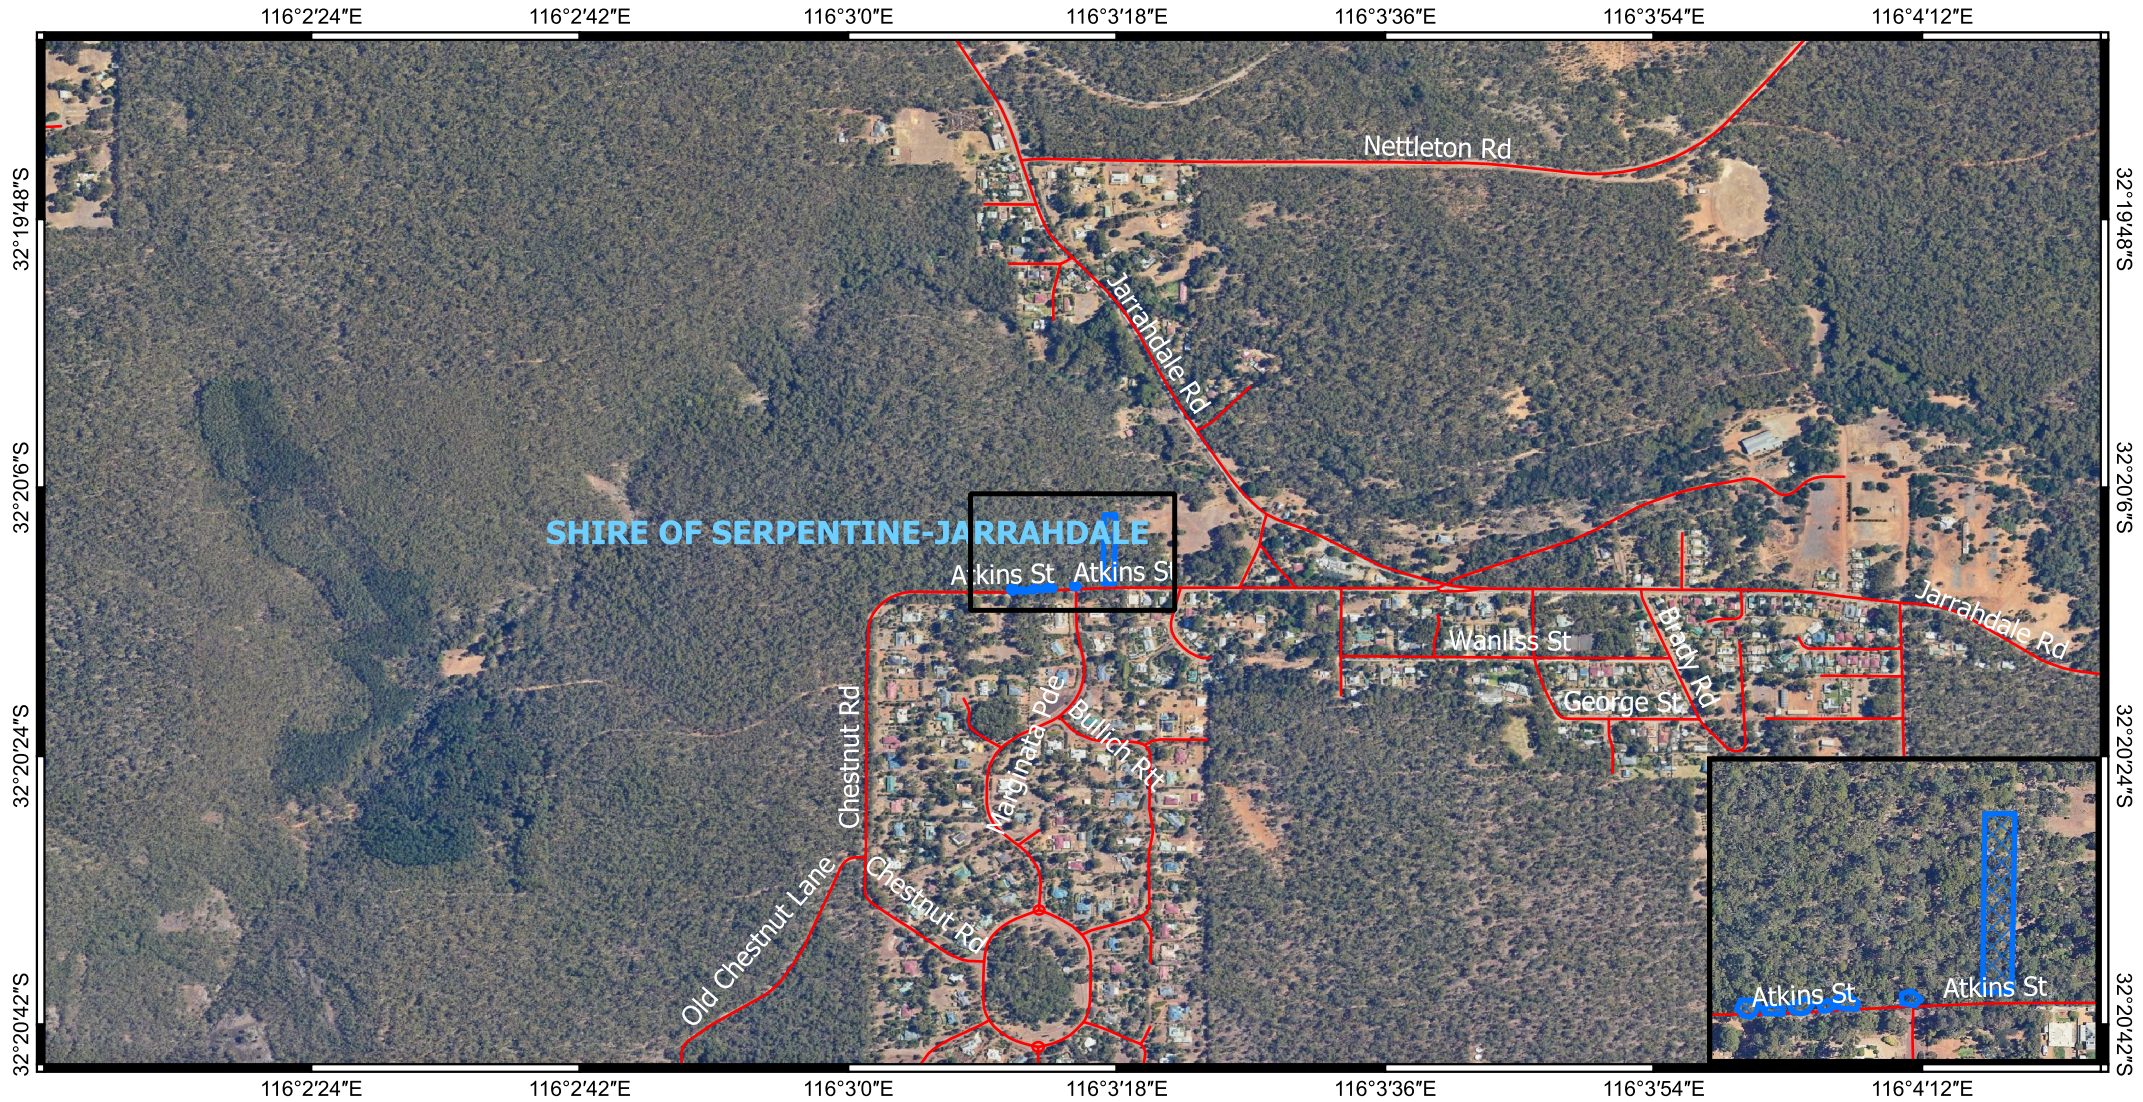

CPS 10192/1 - Context Map

Legend

-  CPS areas applied to clear
-  Local Government Authorities

Road Centrelines

-  Local Rd - Sealed

0 0.5 1 km

1:10,000

Projection: GDA 2020