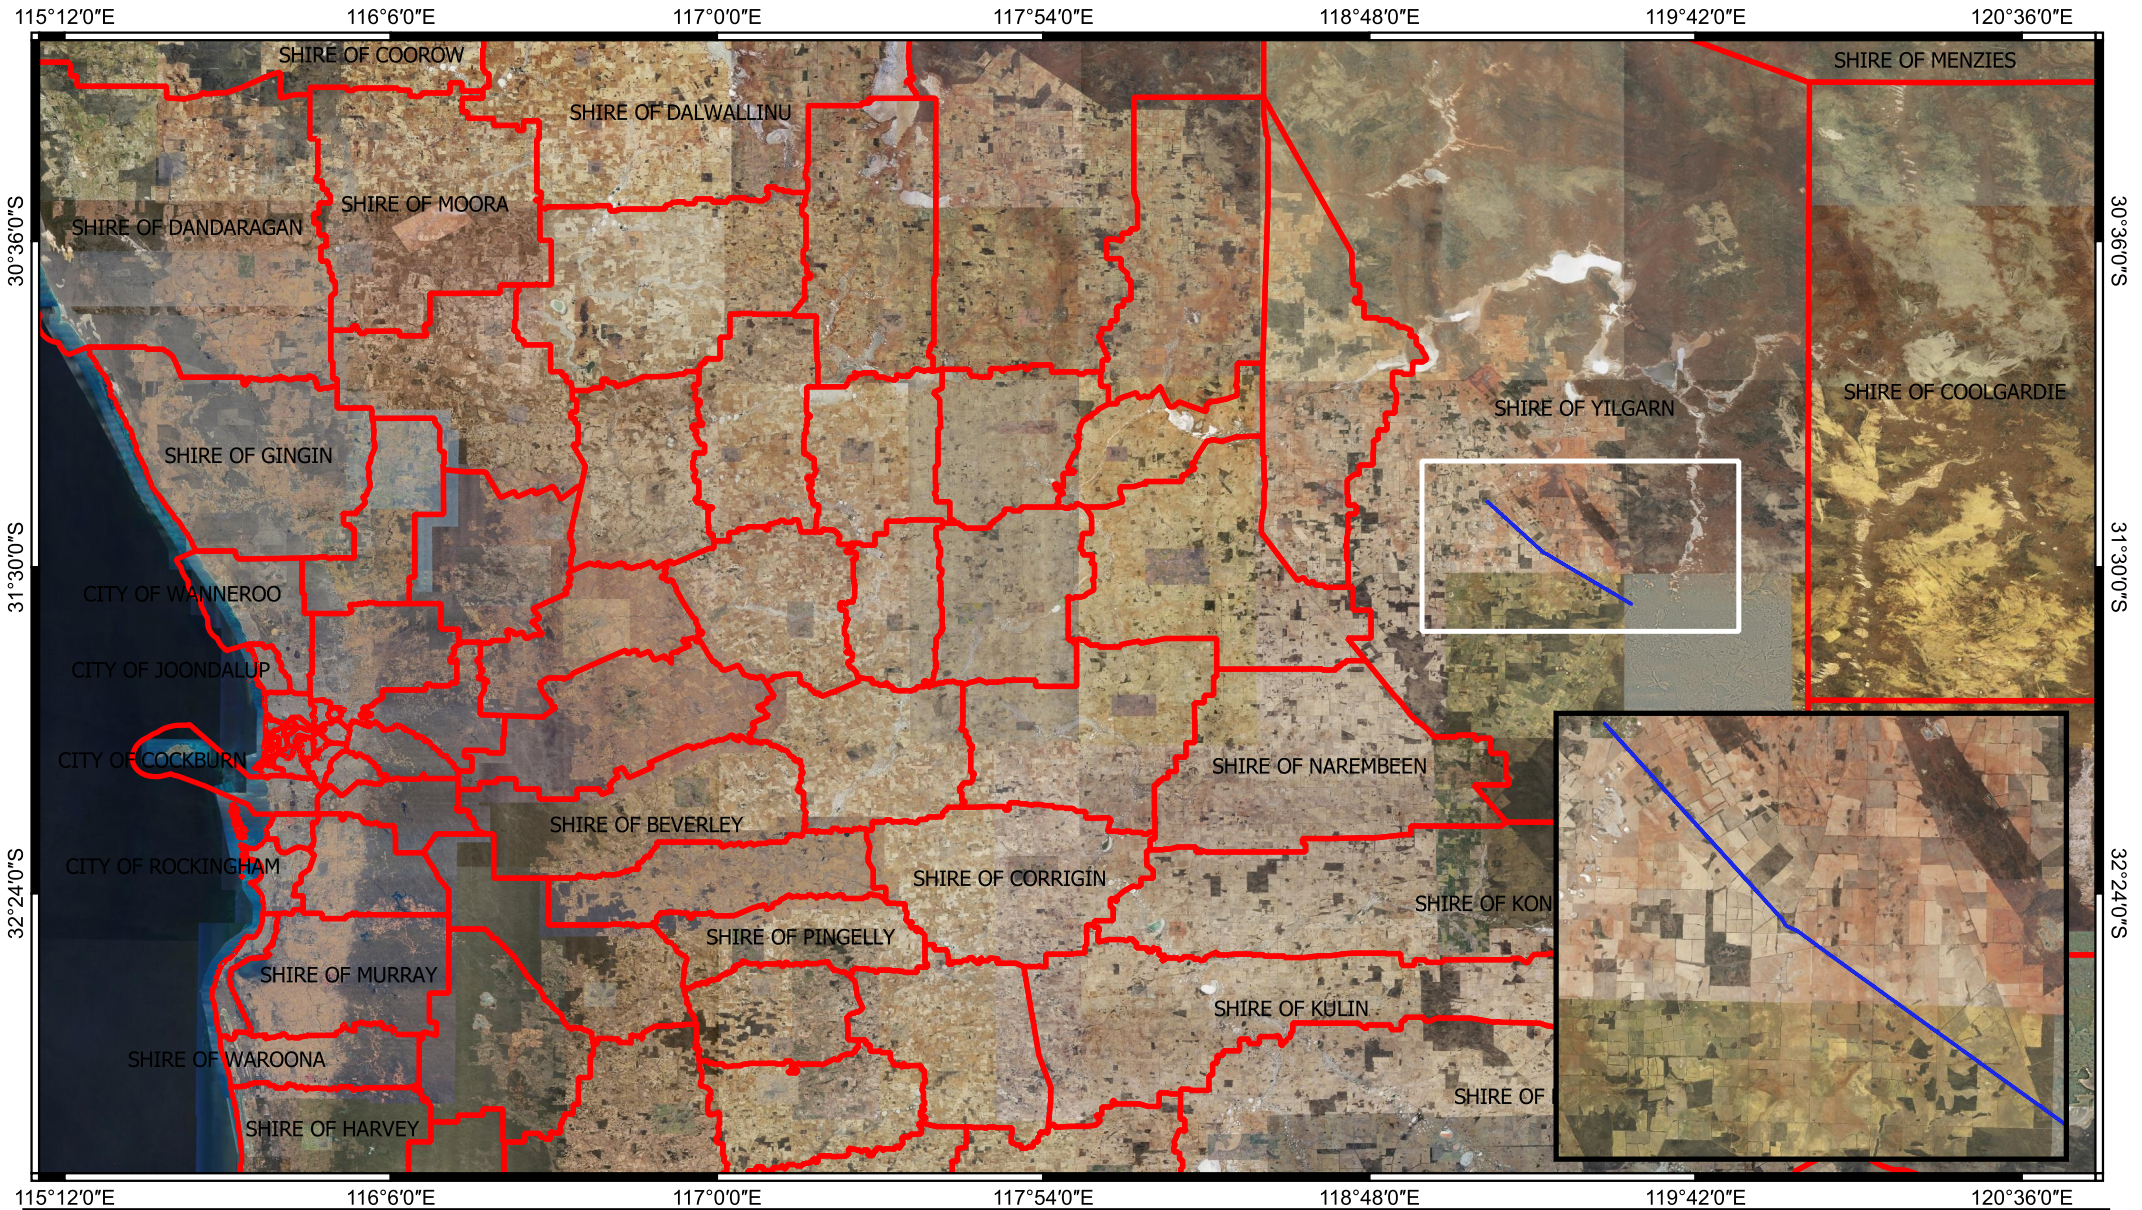

CPS10197/1 - Context Map

LEGEND

-  CPS 10197-1 - Revised footprint
-  Local Government Authorities

0 20 40 km

Projection: GDA2020

GOVERNMENT OF
WESTERN AUSTRALIA