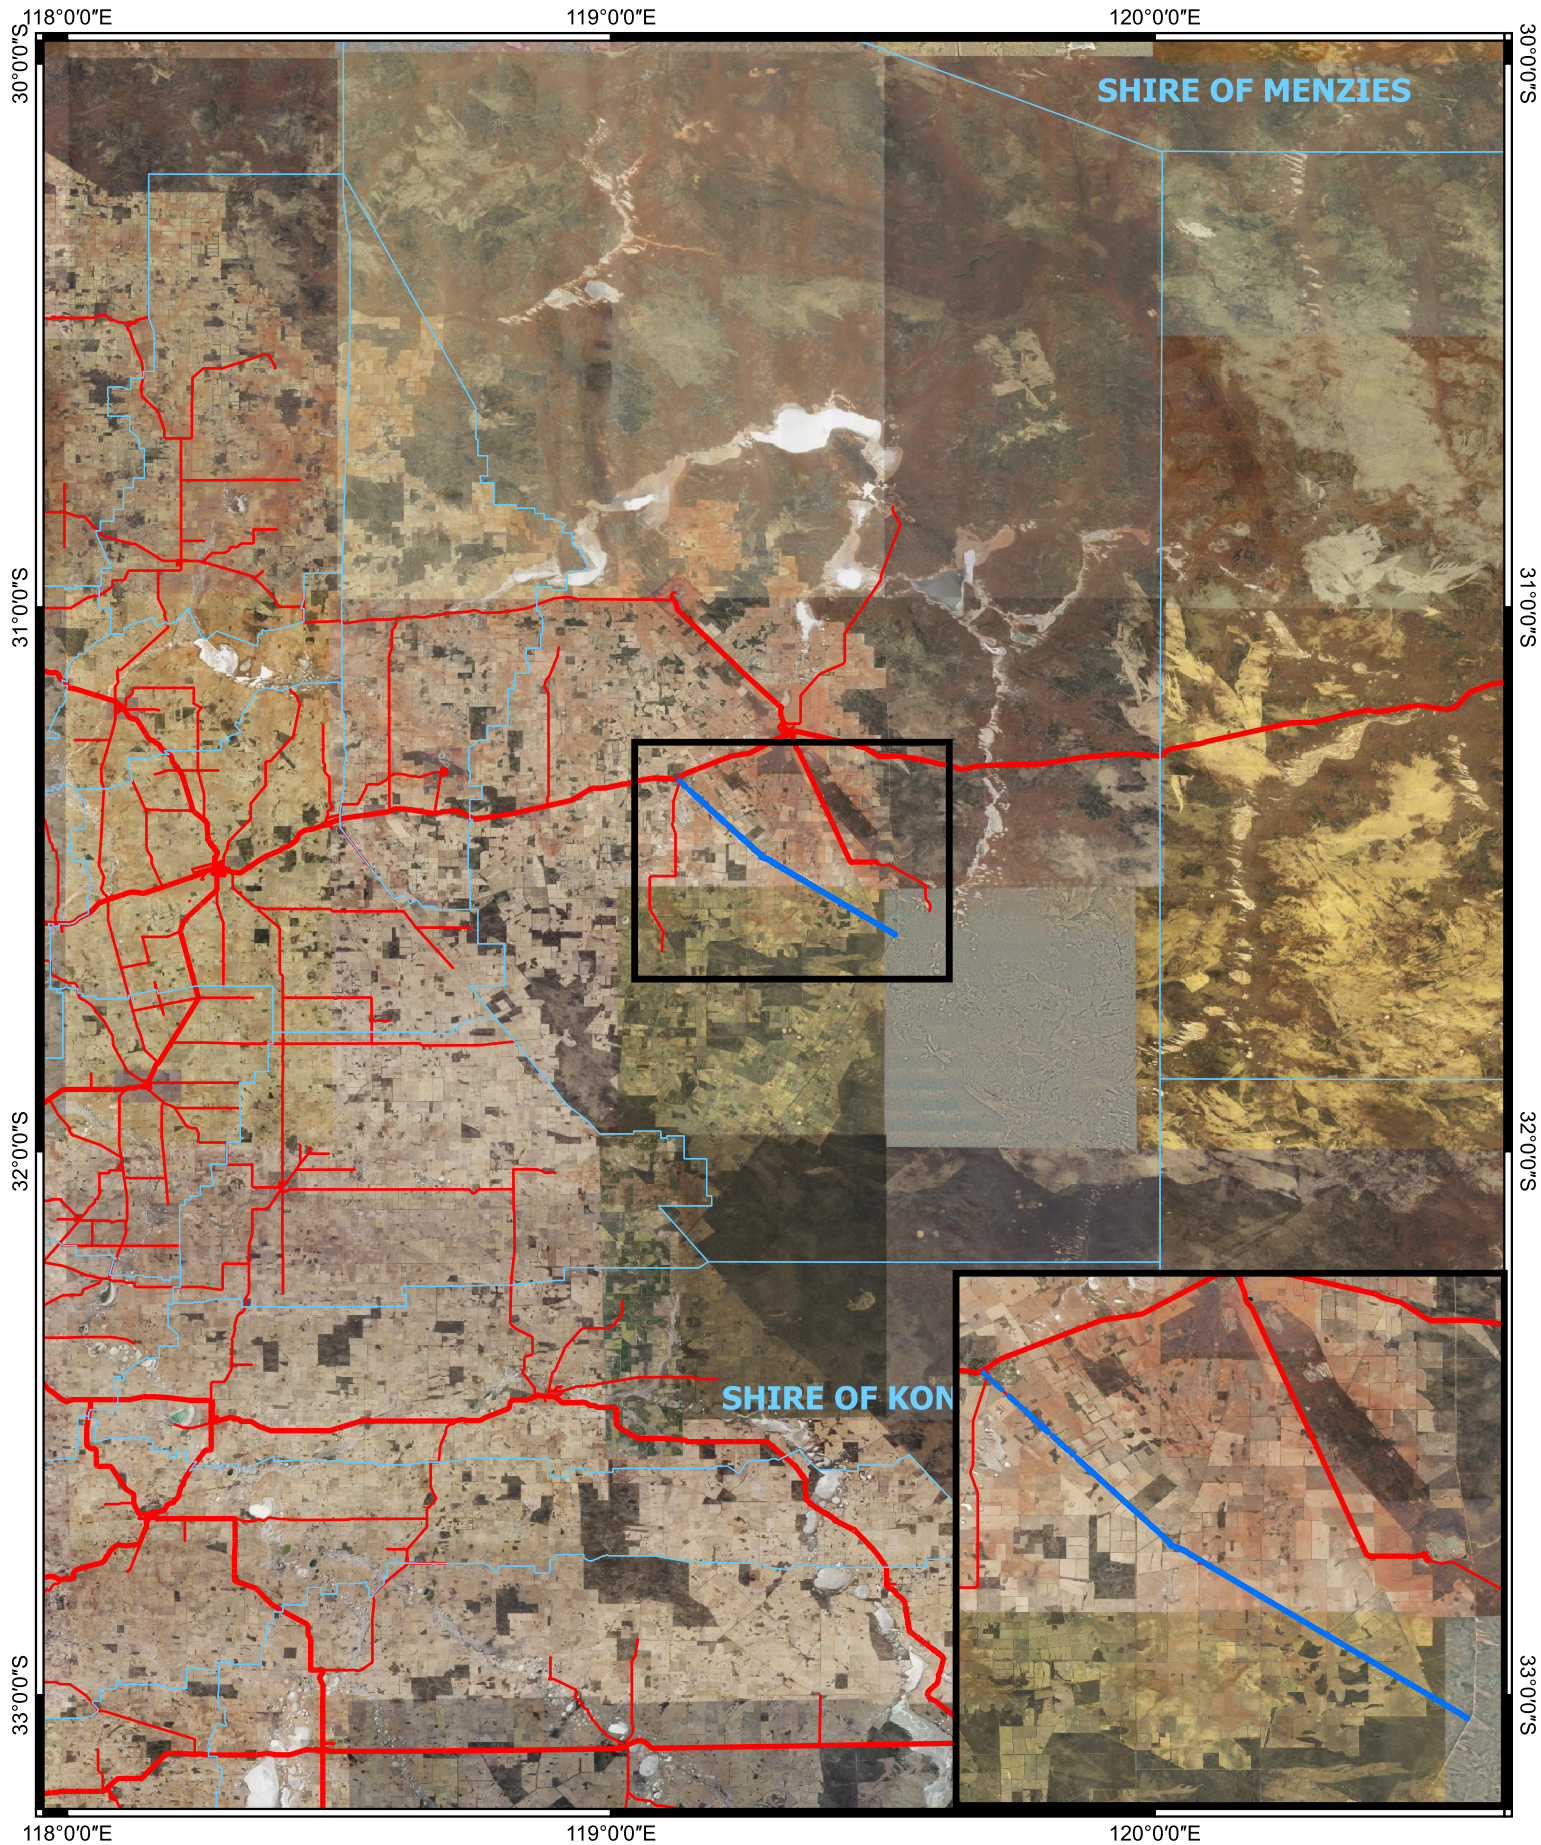

CPS 10197/1 - Context Map

Legend

-  CPS areas applied to clear
-  Local Government Authorities

Road Centrelines

-  Highway
-  Main Roads
-  Local Rd - Sealed

1:1,000,000

Projection: GDA2020

GOVERNMENT OF
WESTERN AUSTRALIA