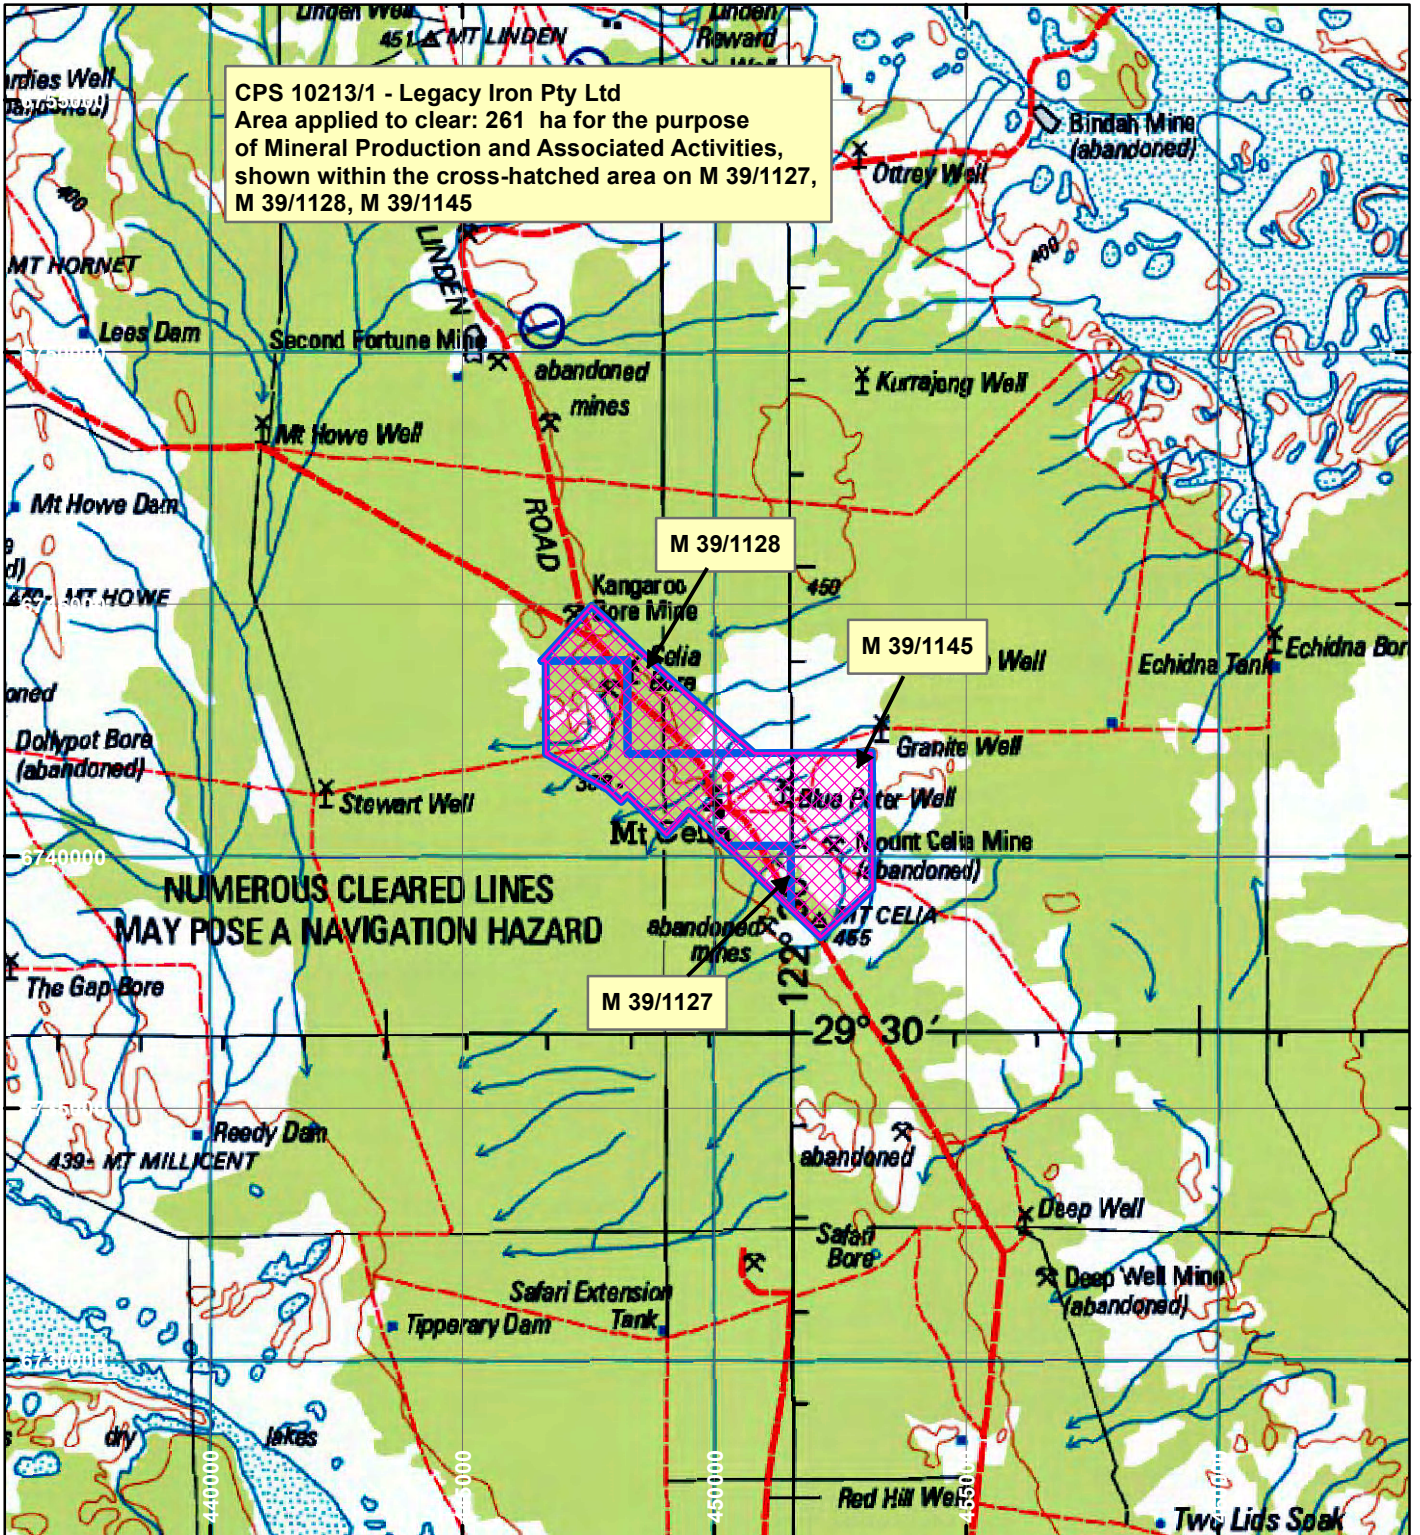

CPS 10213/1 - Legacy Iron Pty Ltd

LEGEND

Clearing Instruments

Mining Tenements

Scale 1:150,000

(Approximate when reproduced at A4)

Geocentric Datum Australia 1994

Note: the data in this map have not been projected. This may result in geometric distortion or measurement inaccuracies.

..... Date

Officer with delegated authority under Section 20 of the Environmental Protection Act 1986

Information derived from this map should be confirmed with the data custodian acknowledged by the agency acronym in the legend.