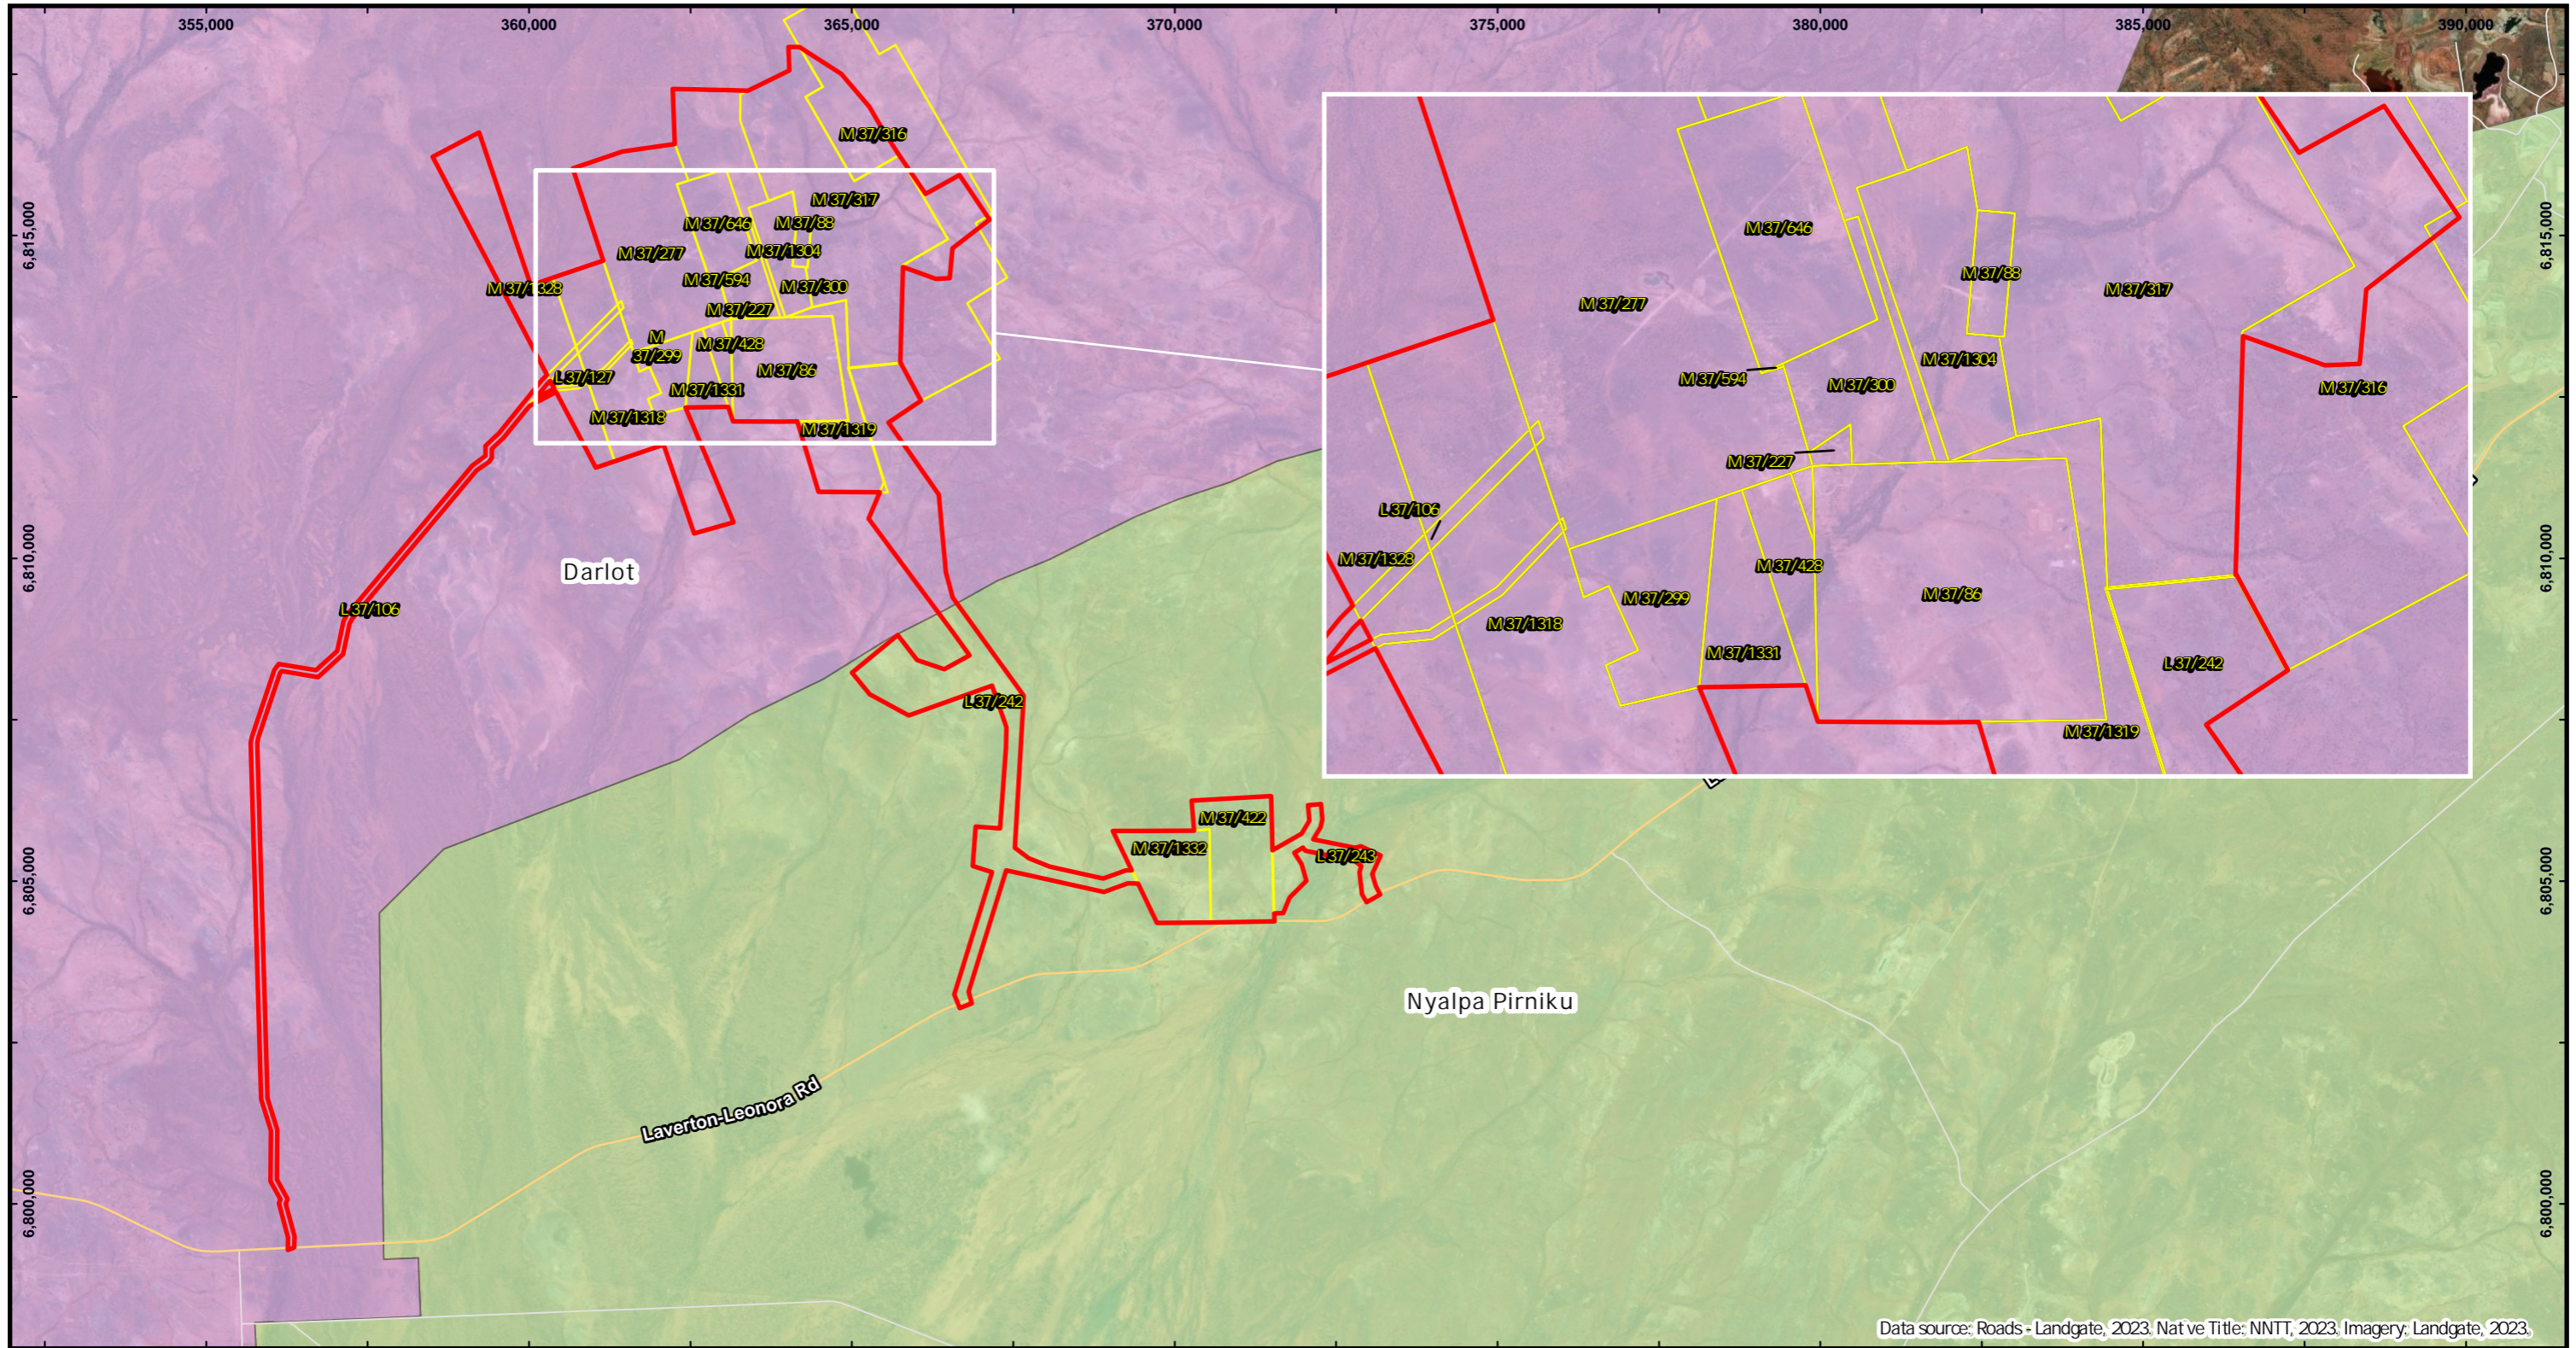

**LOCALITY**

Cardinia Mining Proposal  
Kin Mining

Prepared: T Baskerville	Date: 13/01/2023
Reviewed: J Mountford	Revision: A
Project: TE22110	

Figure 01

Data source: Roads - Landgate, 2023. Native Title: NNTT, 2023. Imagery: Landgate, 2023.

**LEGEND**

- Cardinia Development Envelope
- Mining Tenements (DMRS003)
- Native Title Claim Areas
  - Darlot
  - Nyalpa Pirniku
- Current Roads (LGATE-012)
  - Freeway / Highway
  - Main Road
  - Minor Road

**LAND TENURE**

Cardinia Mining Proposal

Kin Mining  
Cardinia Gold Project

Scale @ A3: 1:100,000    Coordinate System: GDA2020 MGA Zone 51

Prepared:	E Jackson	Date:	16/05/2023
Reviewed:	A Jamieson		
Project:	TE22110		
Revision:	A		

**talis**  
delivering solutions

Data source: Roads - Landgate, 2023; Mining Tenements - DMIRS, 2023; Imagery - Landgate, 2023.

**LEGEND**

- Cardinia Development Envelope
- Mining Tenements (DMRS003)
- Cardinia Disturbance
- Cardinia Disturbance
- Current Roads (LGATE-012)
- Freeway / Highway
- Main Road
- Minor Road