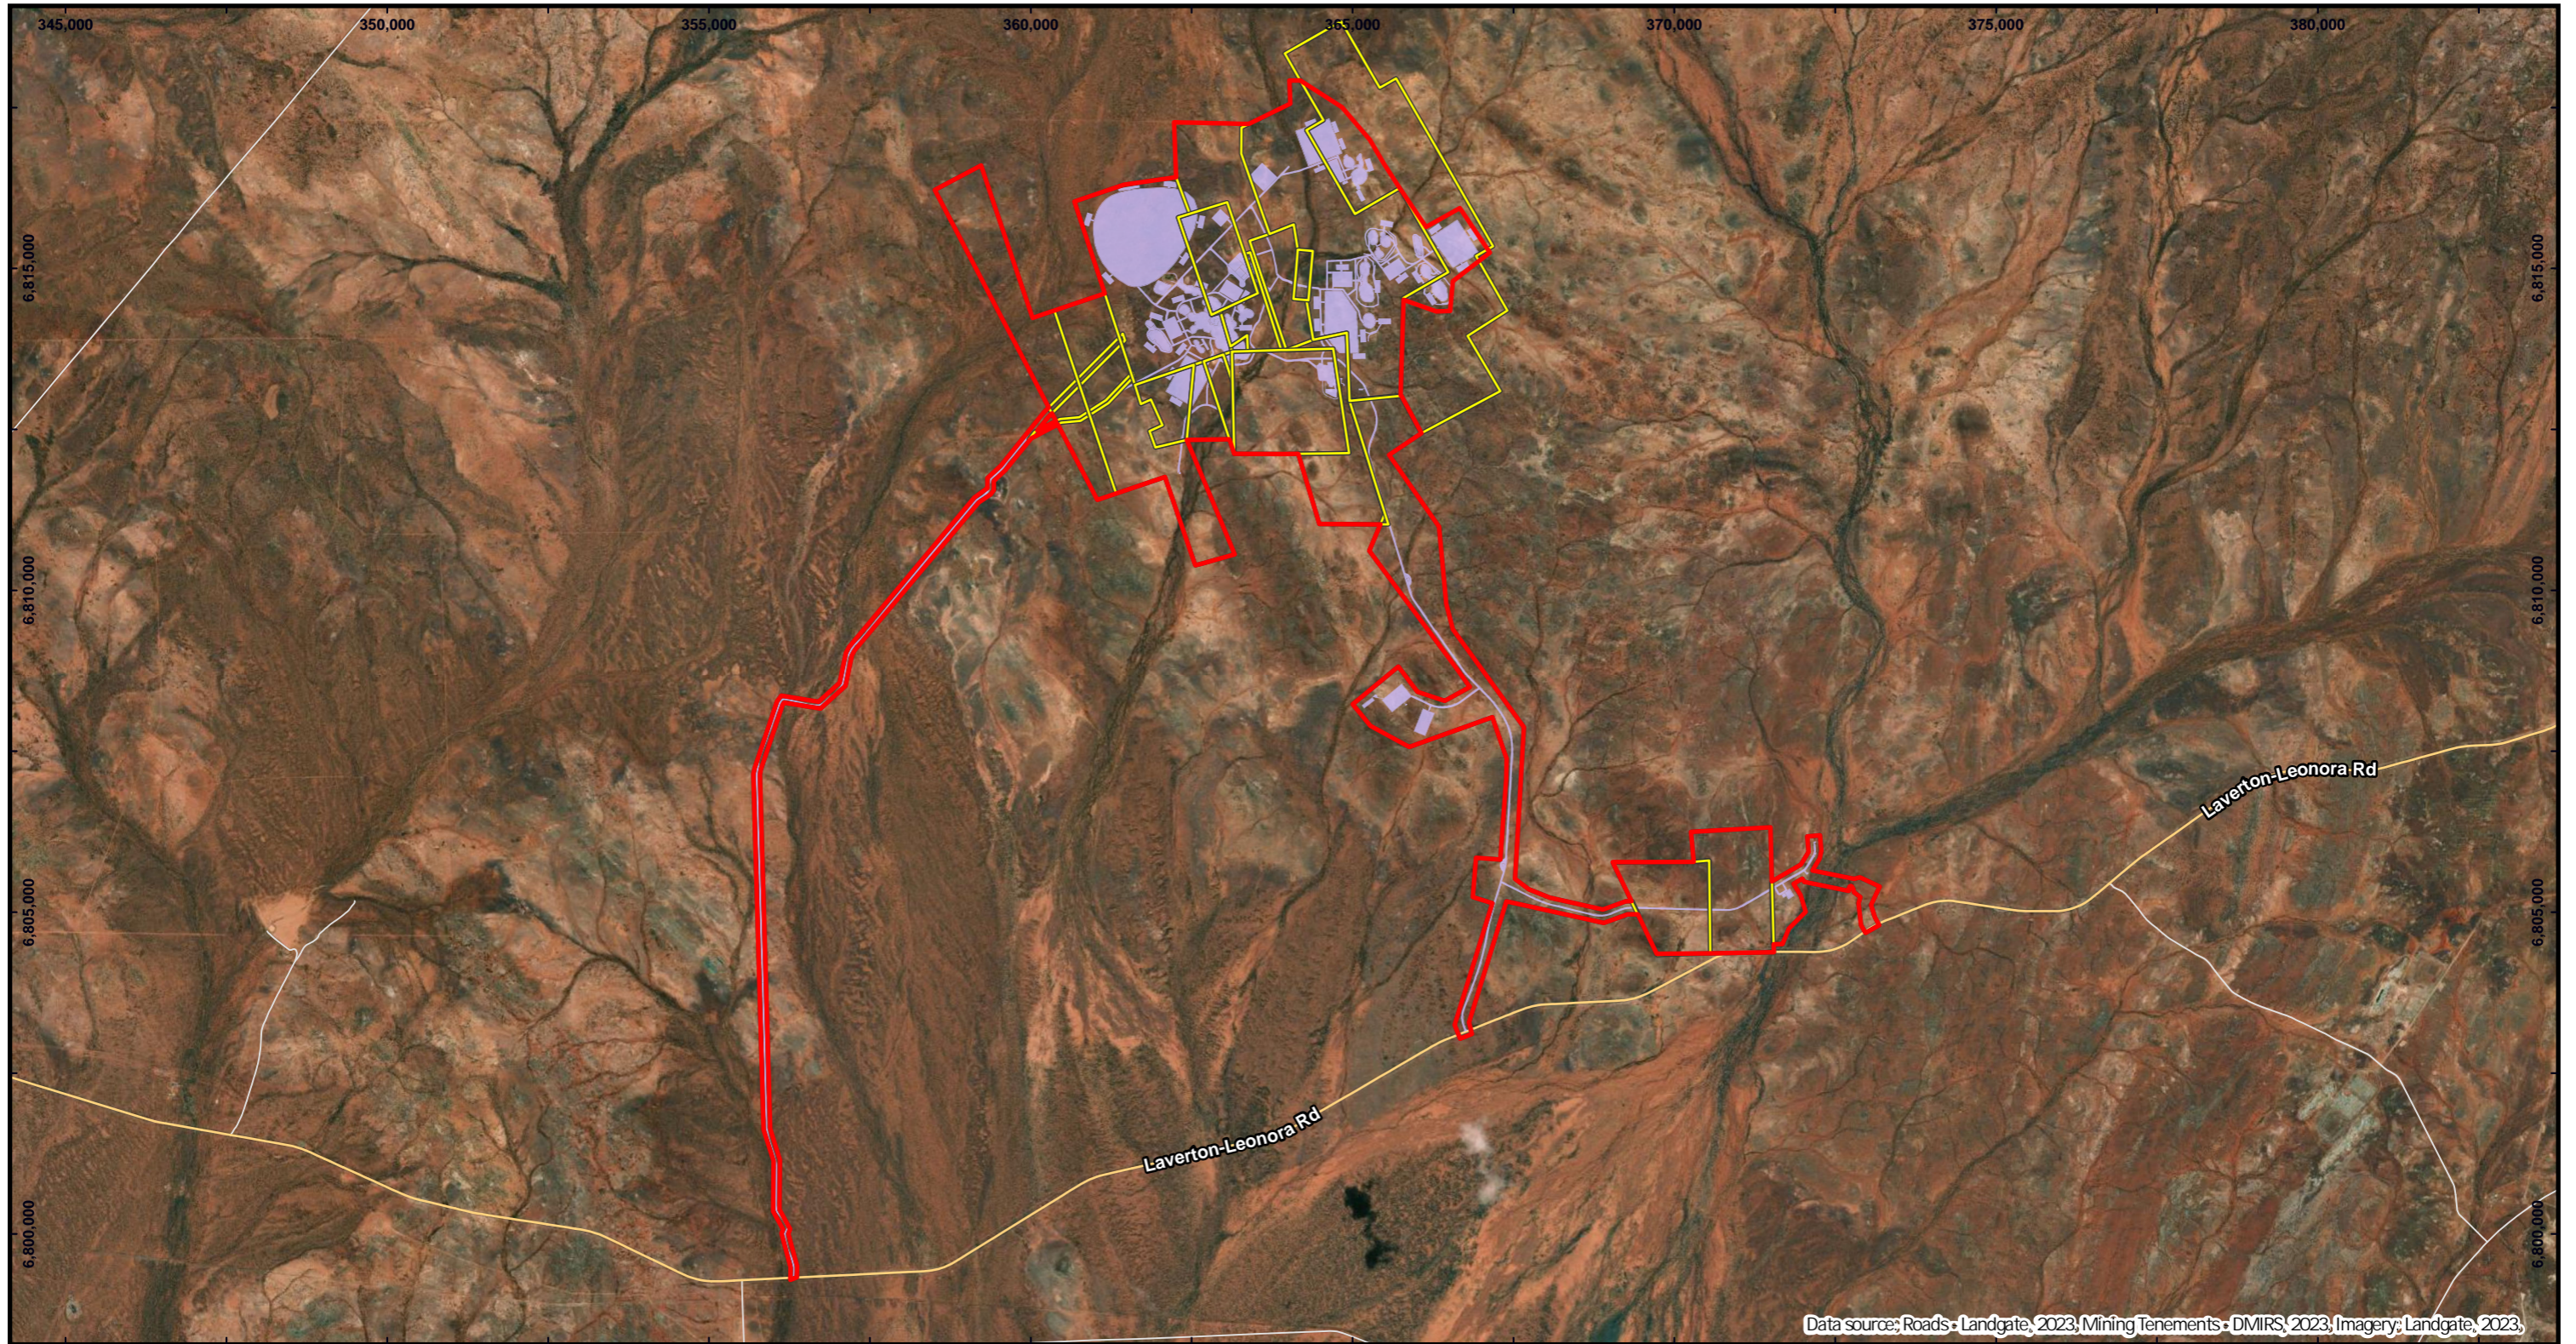

**LOCALITY**

Cardinia Mining Proposal  
Kin Mining

Prepared: T Baskerville	Date: 13/01/2023
Reviewed: J Mountford	Revision: A
Project: TE22110	

Figure 01

Data source: Roads - Landgate, 2023. Native Title: NNTT, 2023. Imagery: Landgate, 2023.

**LAND TENURE**

Cardinia Mining Proposal

Kin Mining  
Cardinia Gold Project

Scale @ A3: 1:100,000    Coordinate System: GDA2020 MGA Zone 51

Prepared:	E Jackson	Date:	16/05/2023
Reviewed:	A Jamieson		
Project:	TE22110		
Revision:	A		

**talis**  
delivering solutions

Data source: Roads - Landgate, 2023; Mining Tenements - DMIRS, 2023; Imagery - Landgate, 2023.

**LEGEND**

- Cardinia Development Envelope
- Mining Tenements (DMRS003)
- Cardinia Disturbance
- Cardinia Disturbance
- Current Roads (LGATE-012)
- Freeway / Highway
- Main Road
- Minor Road

**LOCALITY**

**DEVELOPMENT ENVELOPE**

Cardinia Mining Proposal  
Kin Mining  
Cardinia Gold Project

Prepared:	E Jackson	Date:	15/05/2023
Reviewed:	A Jamieson		
Project:	TE22110		
Revision:	A		