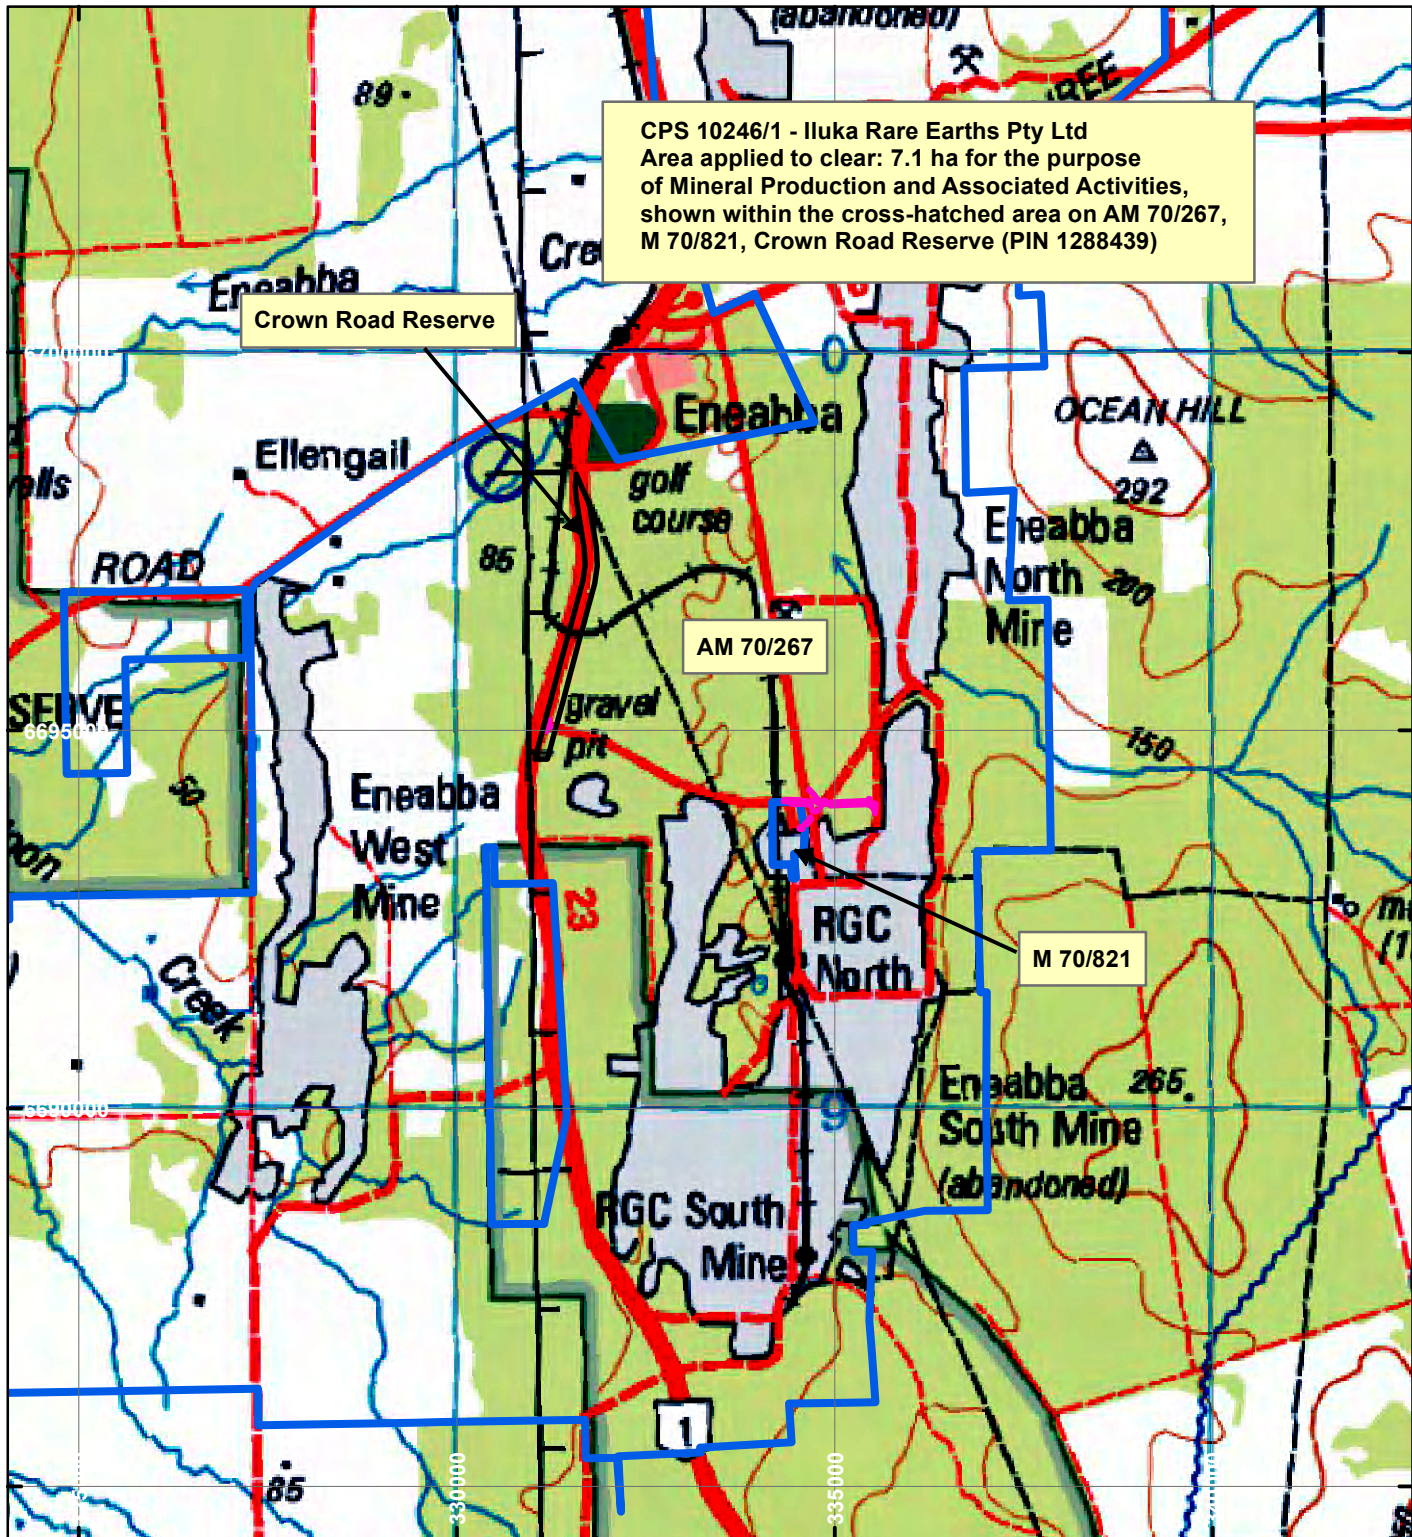

CPS 10246/1 - Iluka Rare Earths Pty Ltd

CPS 10246/1 - Iluka Rare Earths Pty Ltd
Area applied to clear: 7.1 ha for the purpose
of Mineral Production and Associated Activities,
shown within the cross-hatched area on AM 70/267,
M 70/821, Crown Road Reserve (PIN 1288439)

LEGEND

- Clearing Instruments
- Mining Tenements
- Cadastre

Scale 1:100,000

(Approximate when reproduced at A4)

Geocentric Datum Australia 1994

..... Date .....

Officer with delegated authority under Section 20 of the Environmental Protection Act 1986

Information derived from this map should be confirmed with the data custodian acknowledged by the agency acronym in the legend.