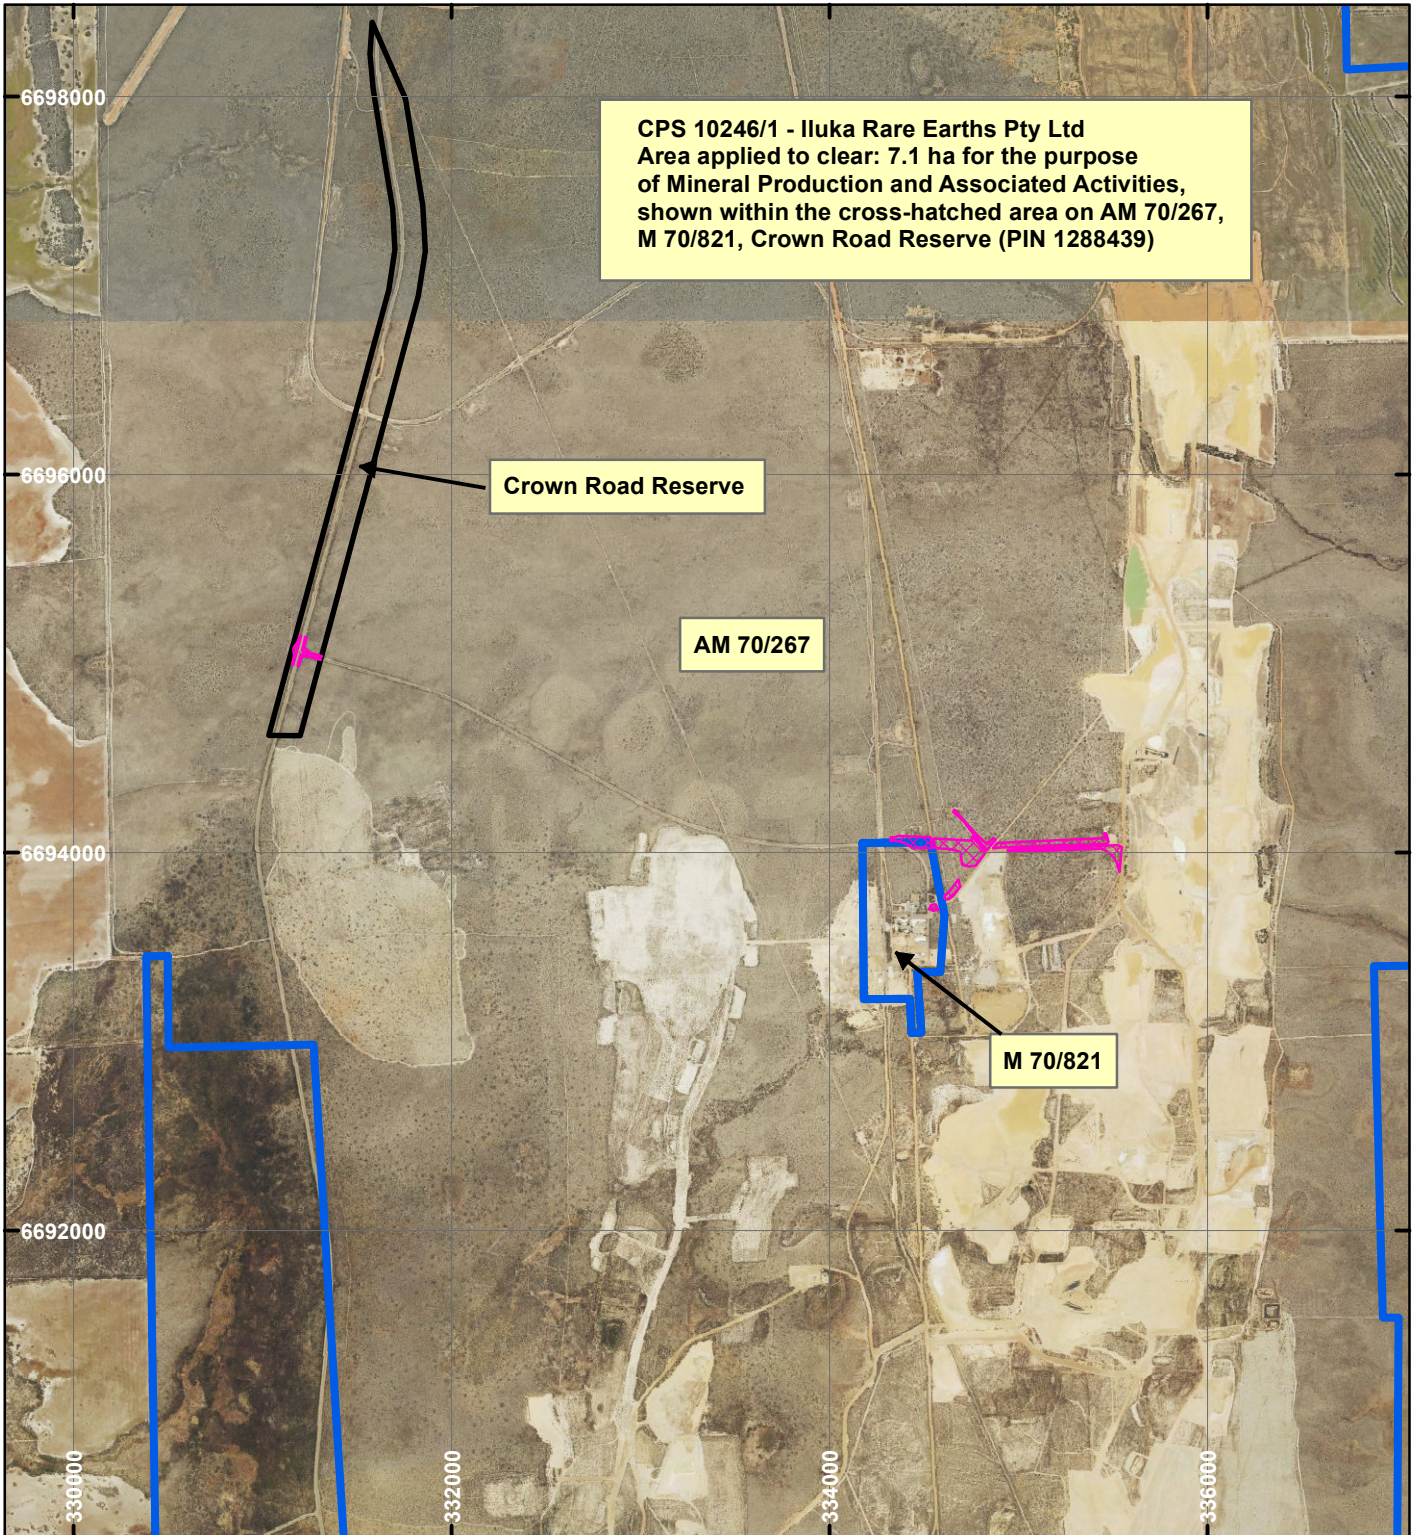

## LEGEND

-  Clearing Instruments
-  Mining Tenements
-  Cadastre

Orthophotography sourced from Landgate

Geocentric Datum Australia 1994

Note: the data in this map have not been projected. This may result in geometric distortion or measurement inaccuracies.

..... Date .....

Officer with delegated authority under Section 20 of the Environmental Protection Act 1986

Information derived from this map should be confirmed with the data custodian acknowledged by the agency acronym in the legend.