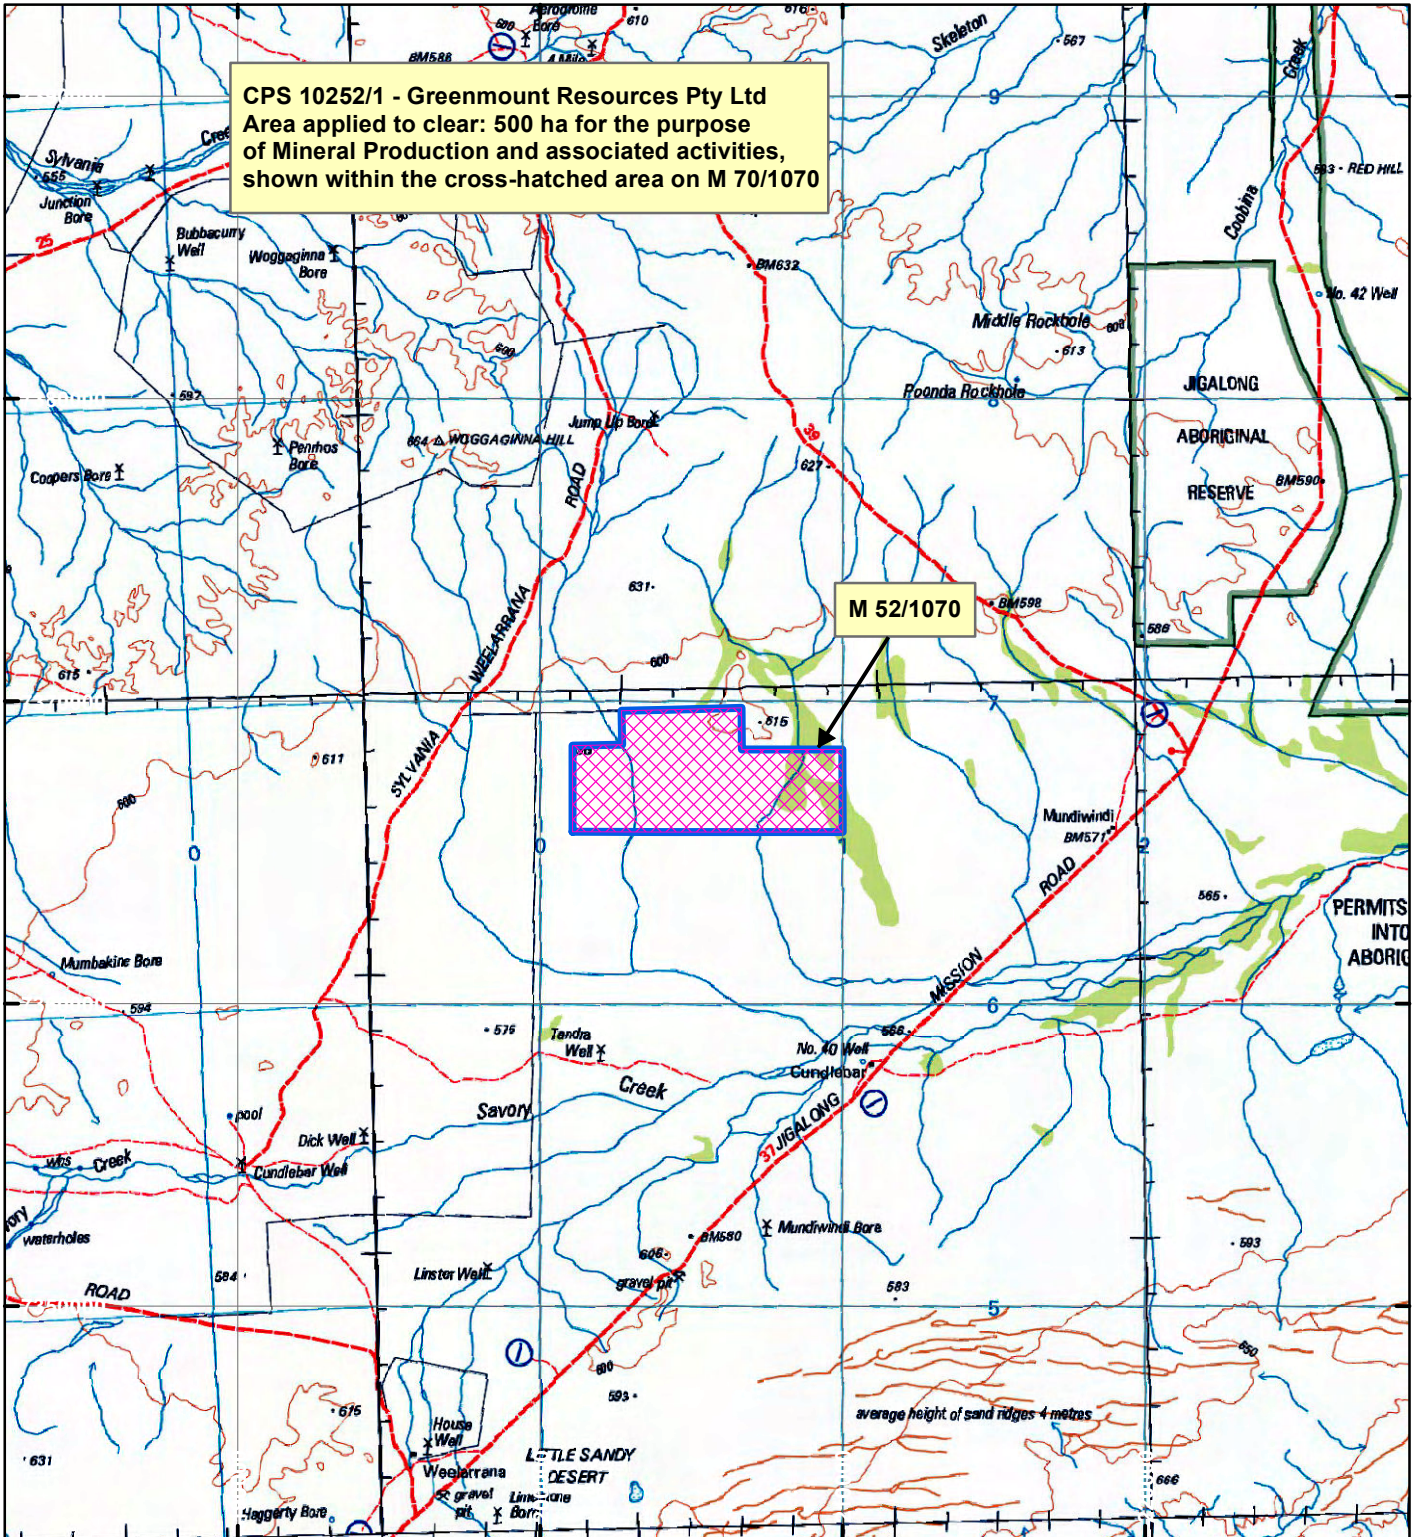

CPS 10252/1 - Greenmount Resources Pty Ltd

LEGEND

Clearing Instruments

Mining Tenements

Scale 1:250,000
(Approximate when reproduced at A4)

Geocentric Datum Australia 1994

..... Date .....

Officer with delegated authority under Section 20 of the Environmental Protection Act 1986

Information derived from this map should be confirmed with the data custodian acknowledged by the agency acronym in the legend.

WA Crown Copyright 2002