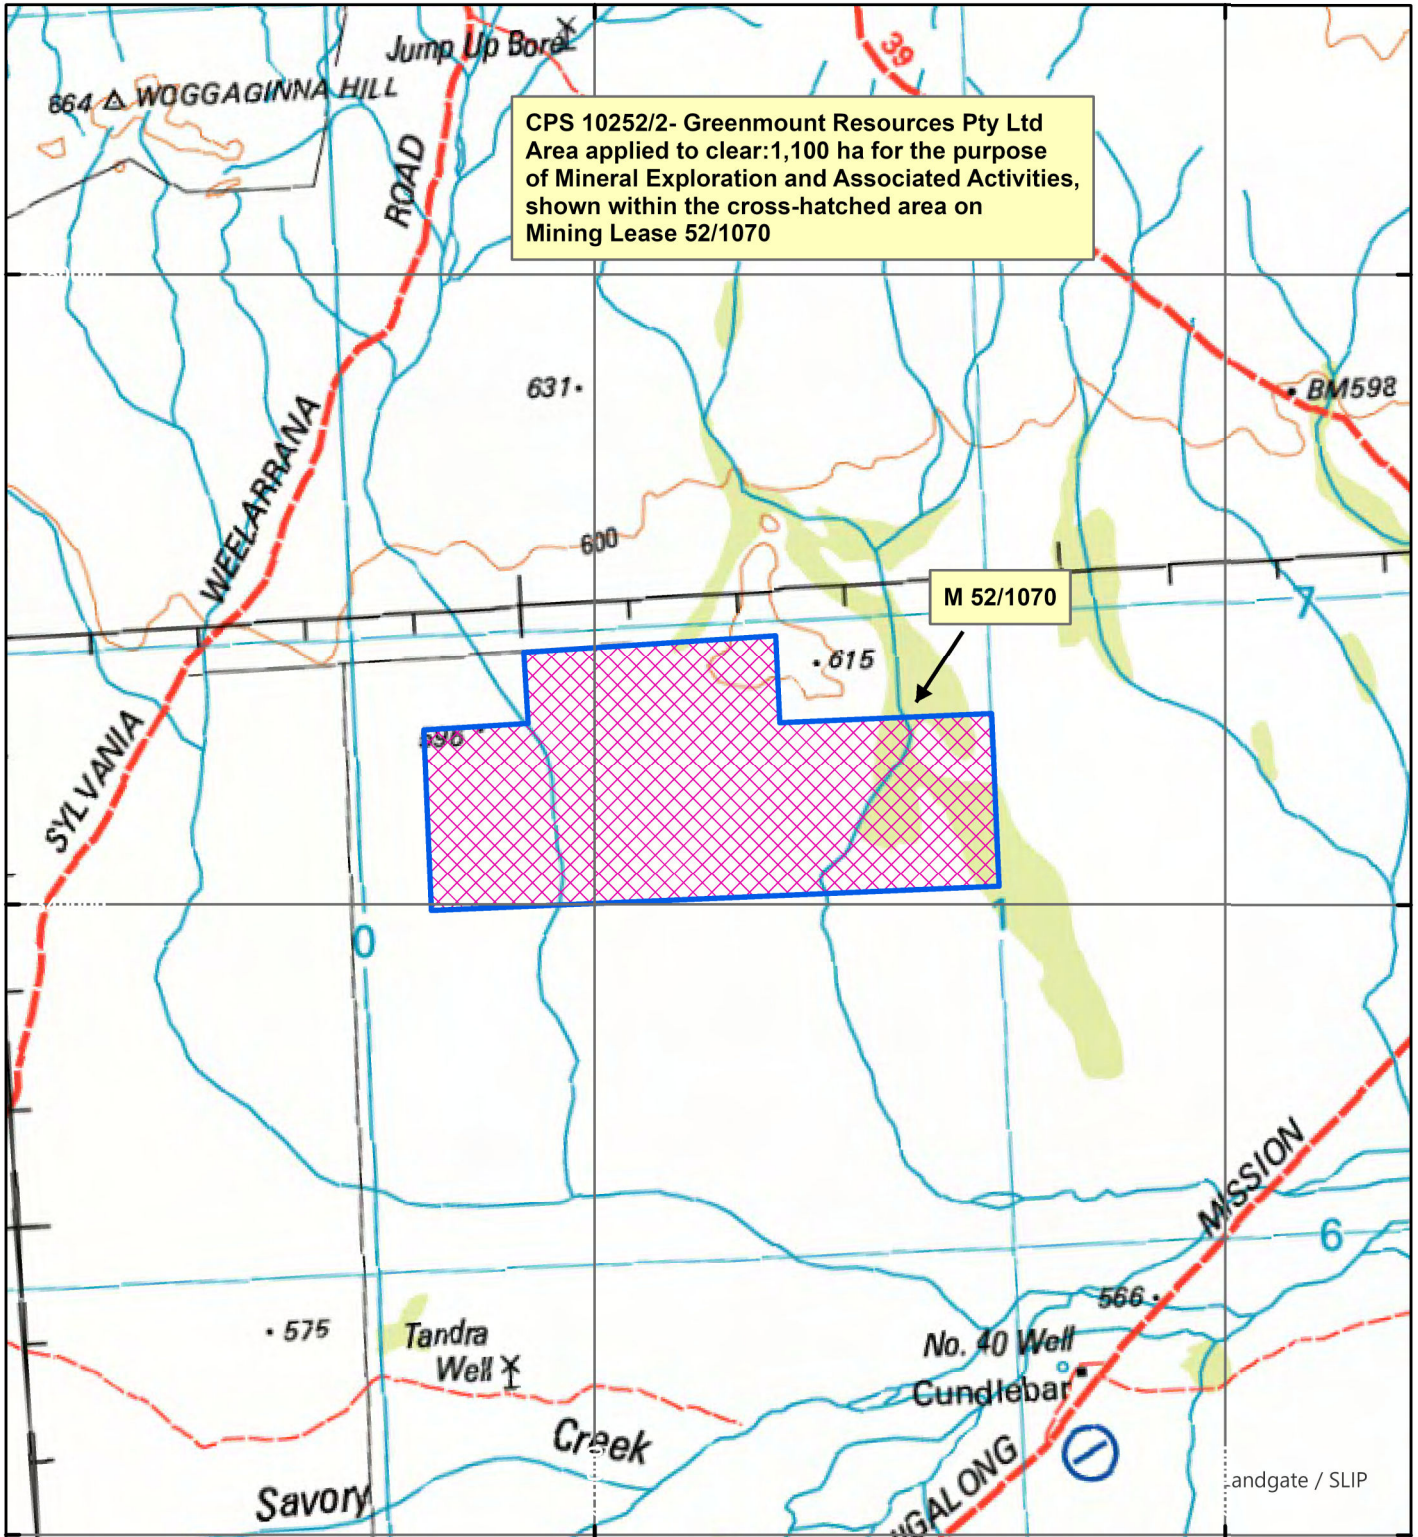

CPS 10252/2 - Greenmount Resources Pty Ltd

LEGEND

Clearing Instruments

Mining Tenements

Scale 1:120,000

(Approximate when reproduced at A4)

Geocentric Datum Australia 1994

Note: the data in this map have not been projected. This may result in geometric distortion or measurement inaccuracies.

..... Date

Officer with delegated authority under Section 20 of the Environmental Protection Act 1986

Information derived from this map should be confirmed with the data custodian acknowledged by the agency acronym in the legend.