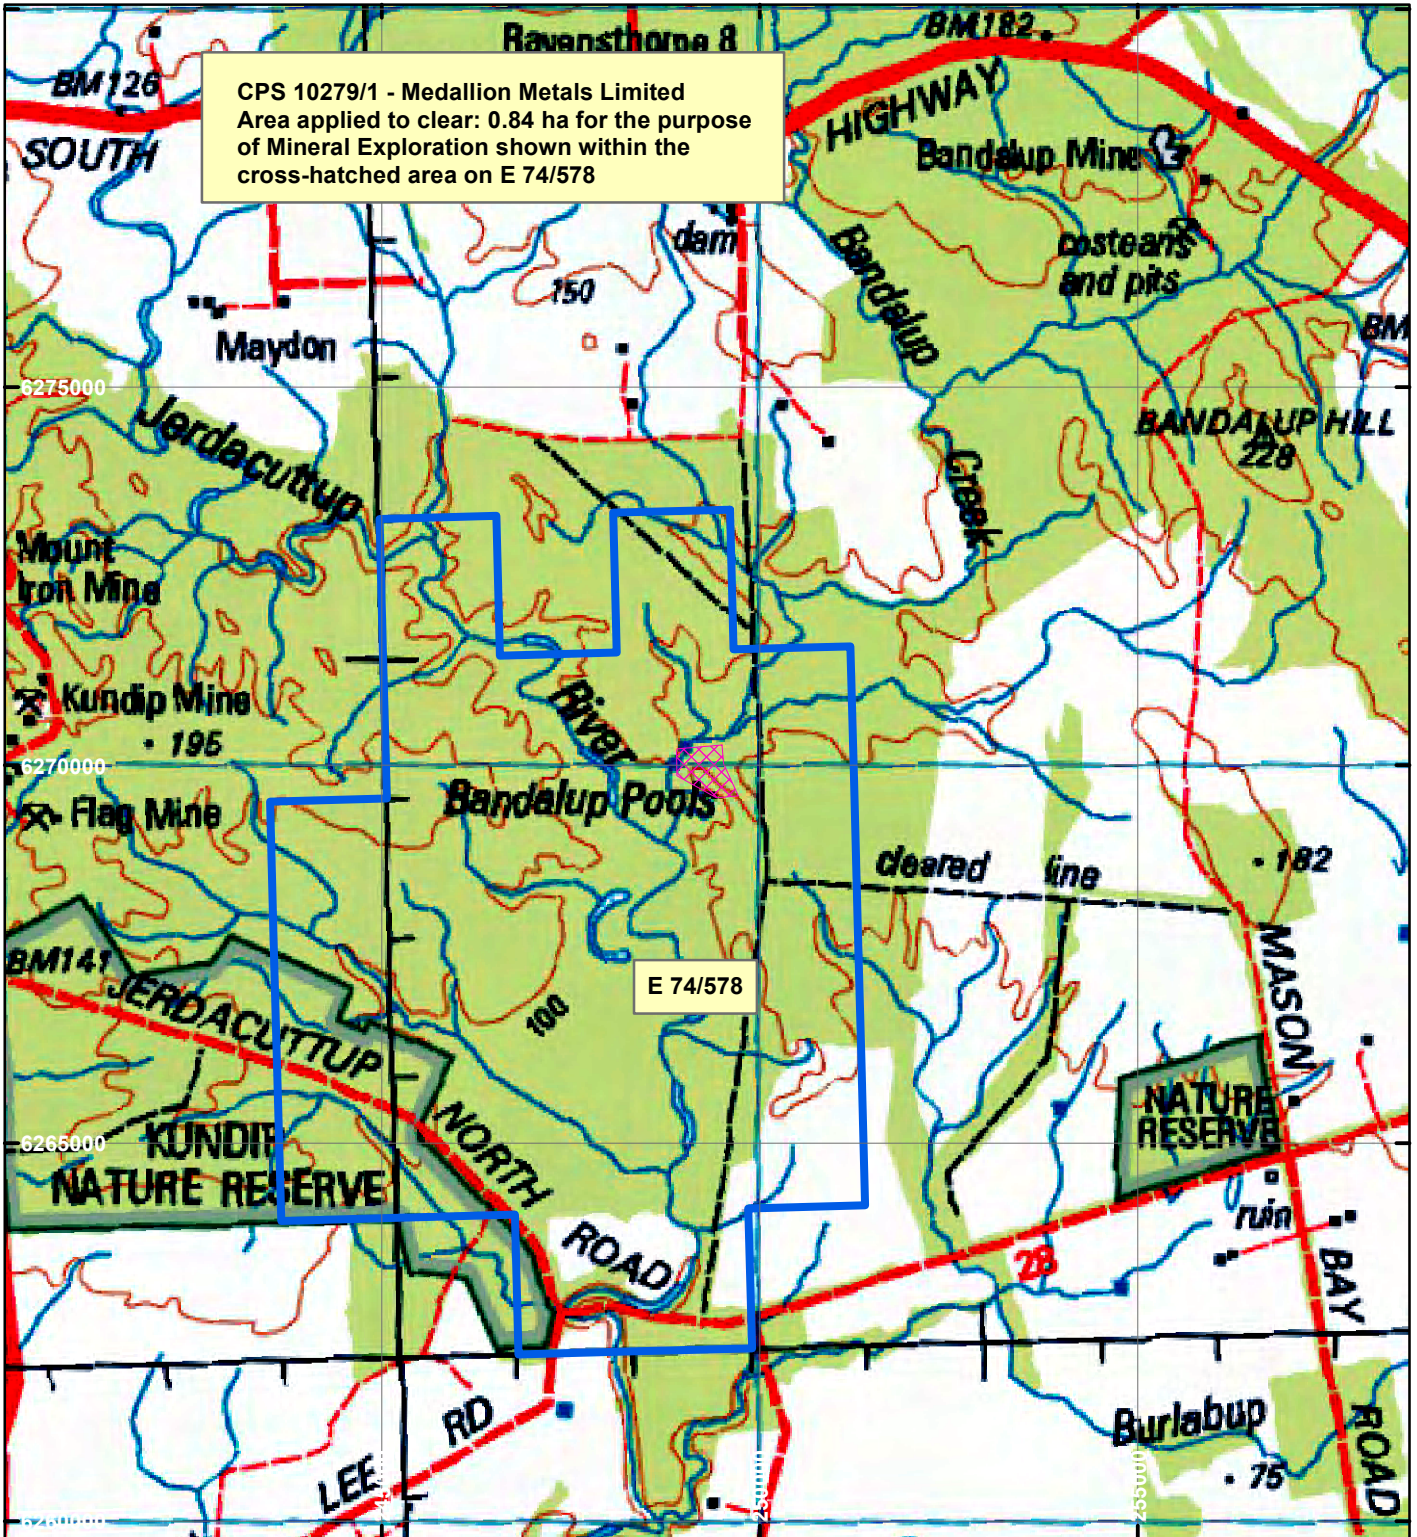

CPS 10279/1 - Medallion Metals Limited

LEGEND

Clearing Instruments

Mining Tenements

Scale 1:100,000

(Approximate when reproduced at A4)

Geocentric Datum Australia 1994

Note: the data in this map have not been projected. This may result in geometric distortion or measurement inaccuracies.

..... Date

Officer with delegated authority under Section 20 of the Environmental Protection Act 1986

Information derived from this map should be confirmed with the data custodian acknowledged by the agency acronym in the legend.