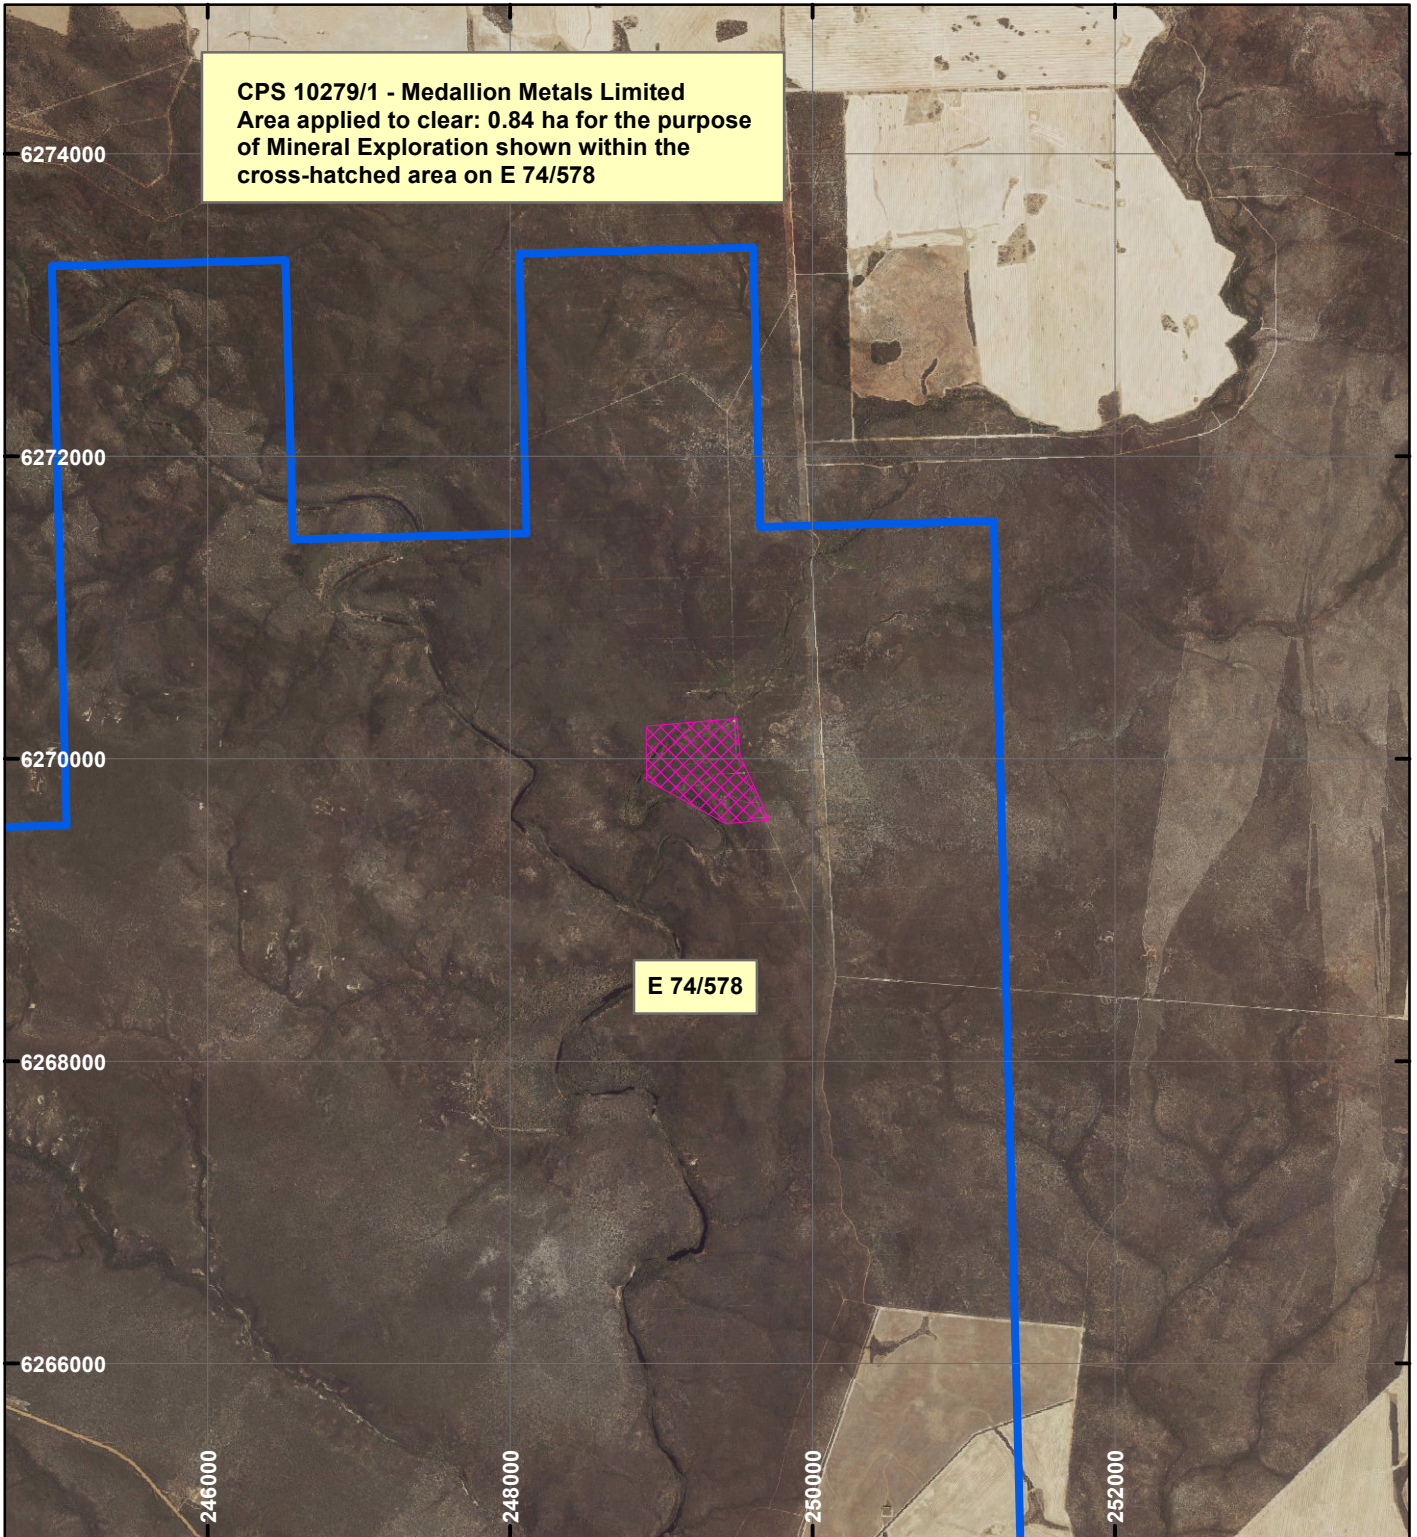

## LEGEND

Clearing Instruments

Mining Tenements

Orthophotography sourced from Landgate

Scale 1:50,000

(Approximate when reproduced at A4)

Geocentric Datum Australia 1994

Note: the data in this map have not been projected. This may result in geometric distortion or measurement inaccuracies.

..... Date .....

Officer with delegated authority under Section 20 of  
 the Environmental Protection Act 1986

Information derived from this map should be  
 confirmed with the data custodian acknowledged  
 by the agency acronym in the legend.