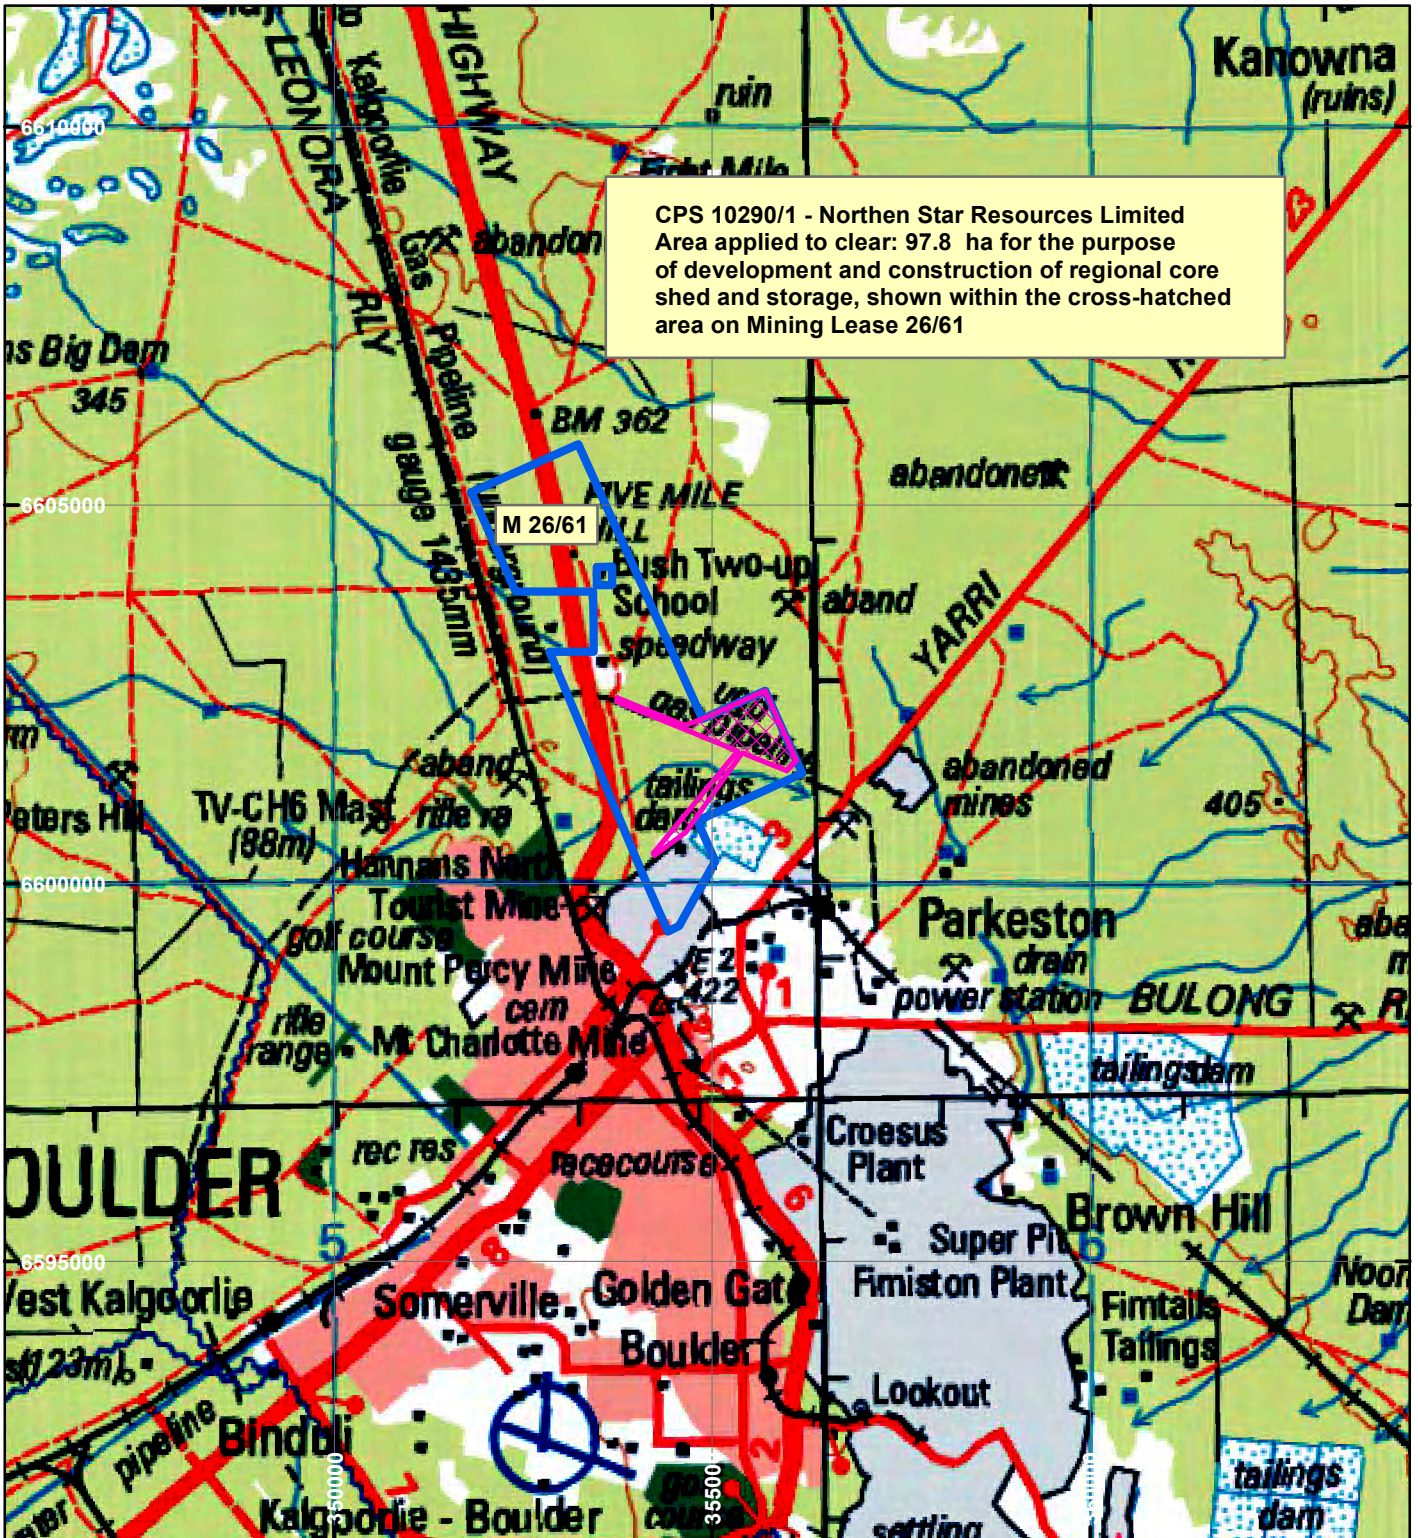

CPS 10290/1 - Northern Star Resources Limited

LEGEND

Clearing Instruments

Mining Tenements

Scale 1:100,000

(Approximate when reproduced at A4)

Geocentric Datum Australia 1994

Note: the data in this map have not been projected. This may result in geometric distortion or measurement inaccuracies.

..... Date

Officer with delegated authority under Section 20 of
 the Environmental Protection Act 1986

Information derived from this map should be
 confirmed with the data custodian acknowledged
 by the agency acronym in the legend.