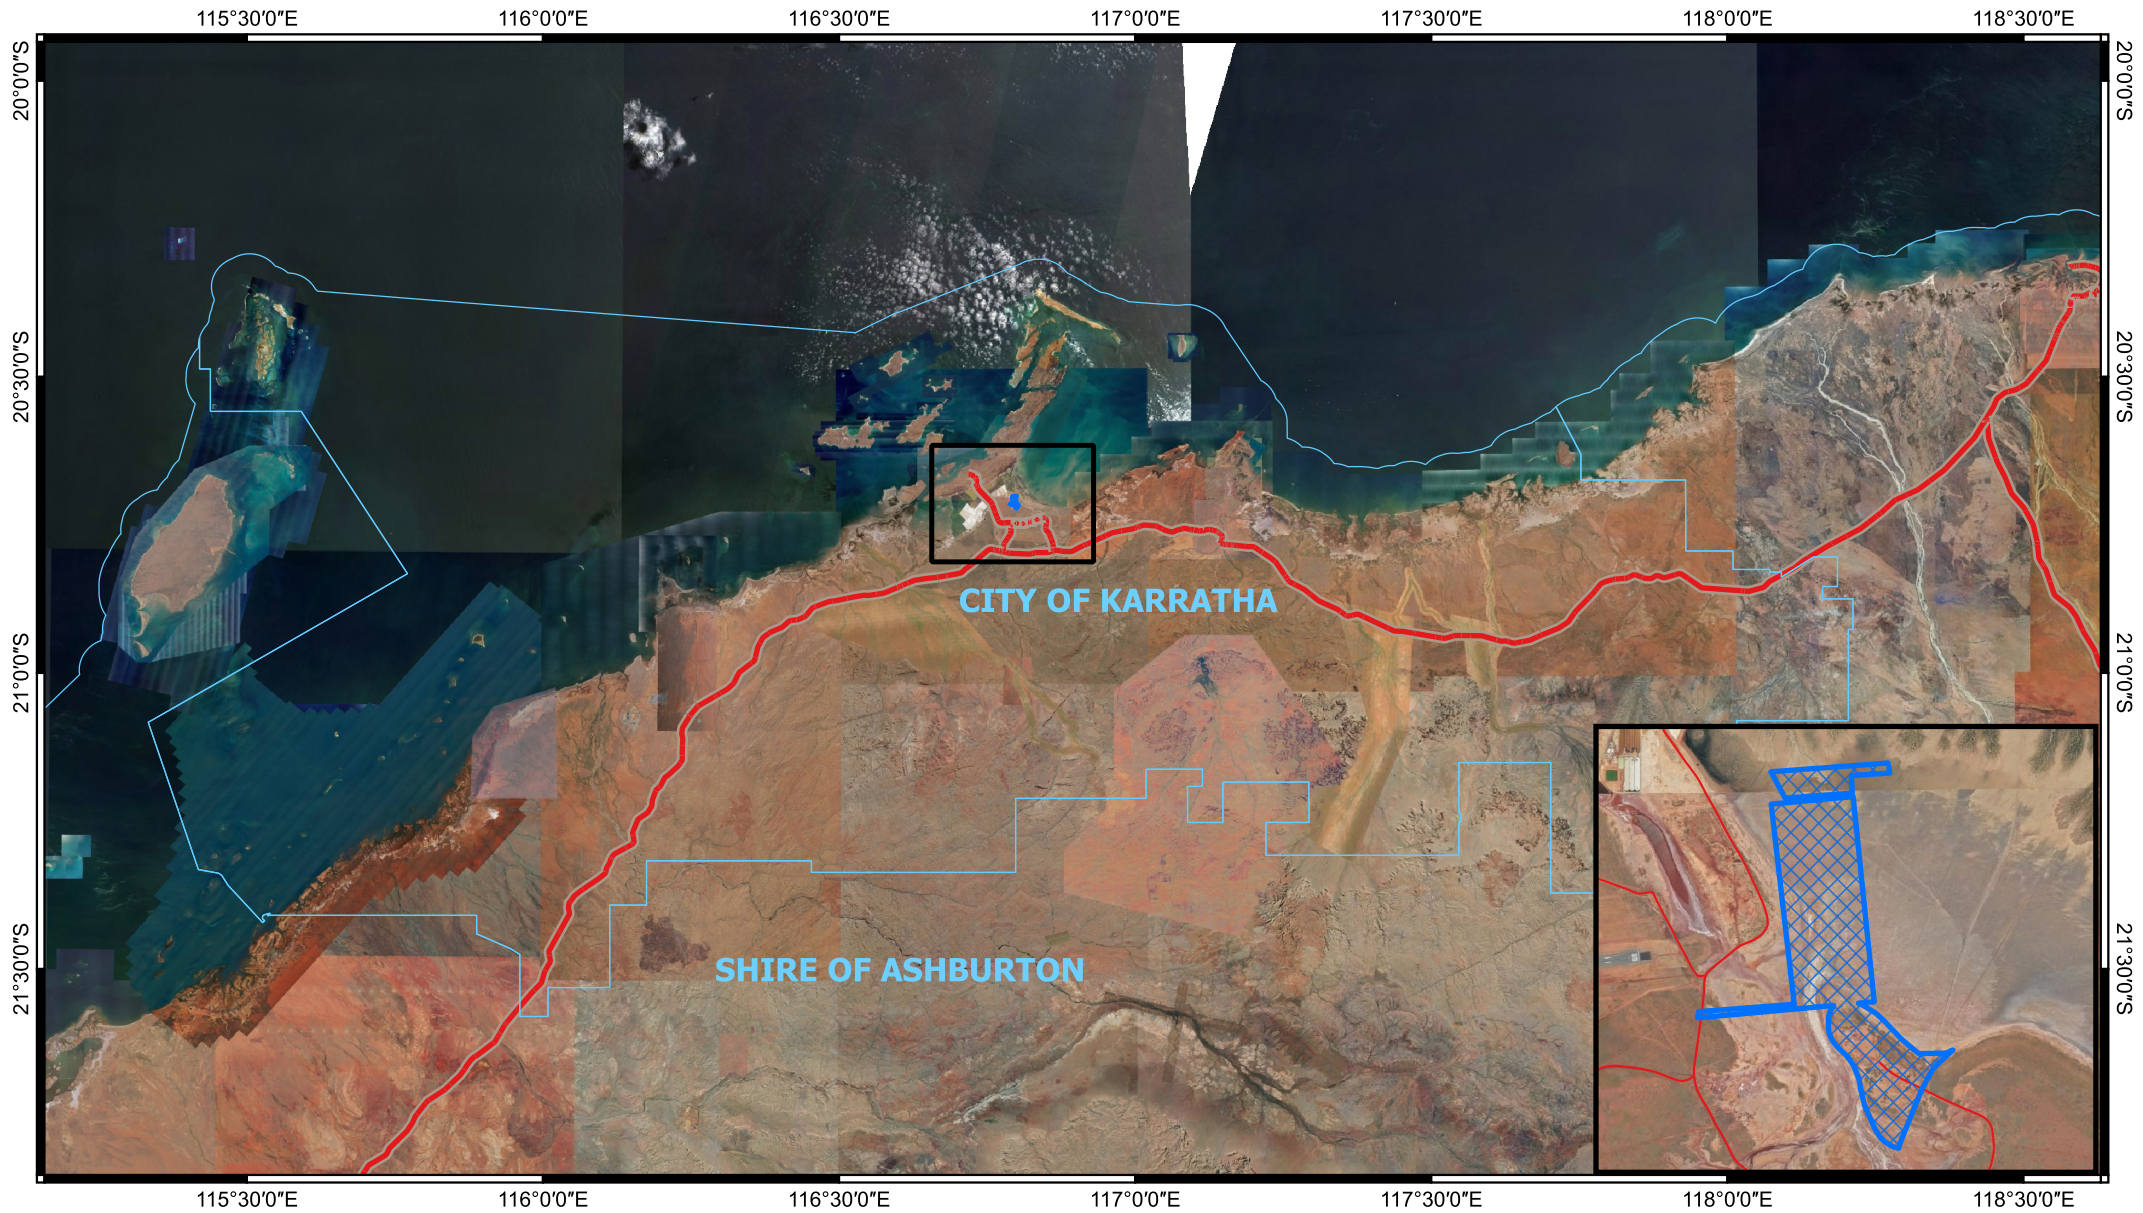

CPS 10294/1 - Context Map

Legend

-  CPS areas applied to clear
-  Local Government Authorities

Roads

-  National Highway
-  State Highway

0 25 50 75 100 km

1:1,085,000

Projection: GDA 2020