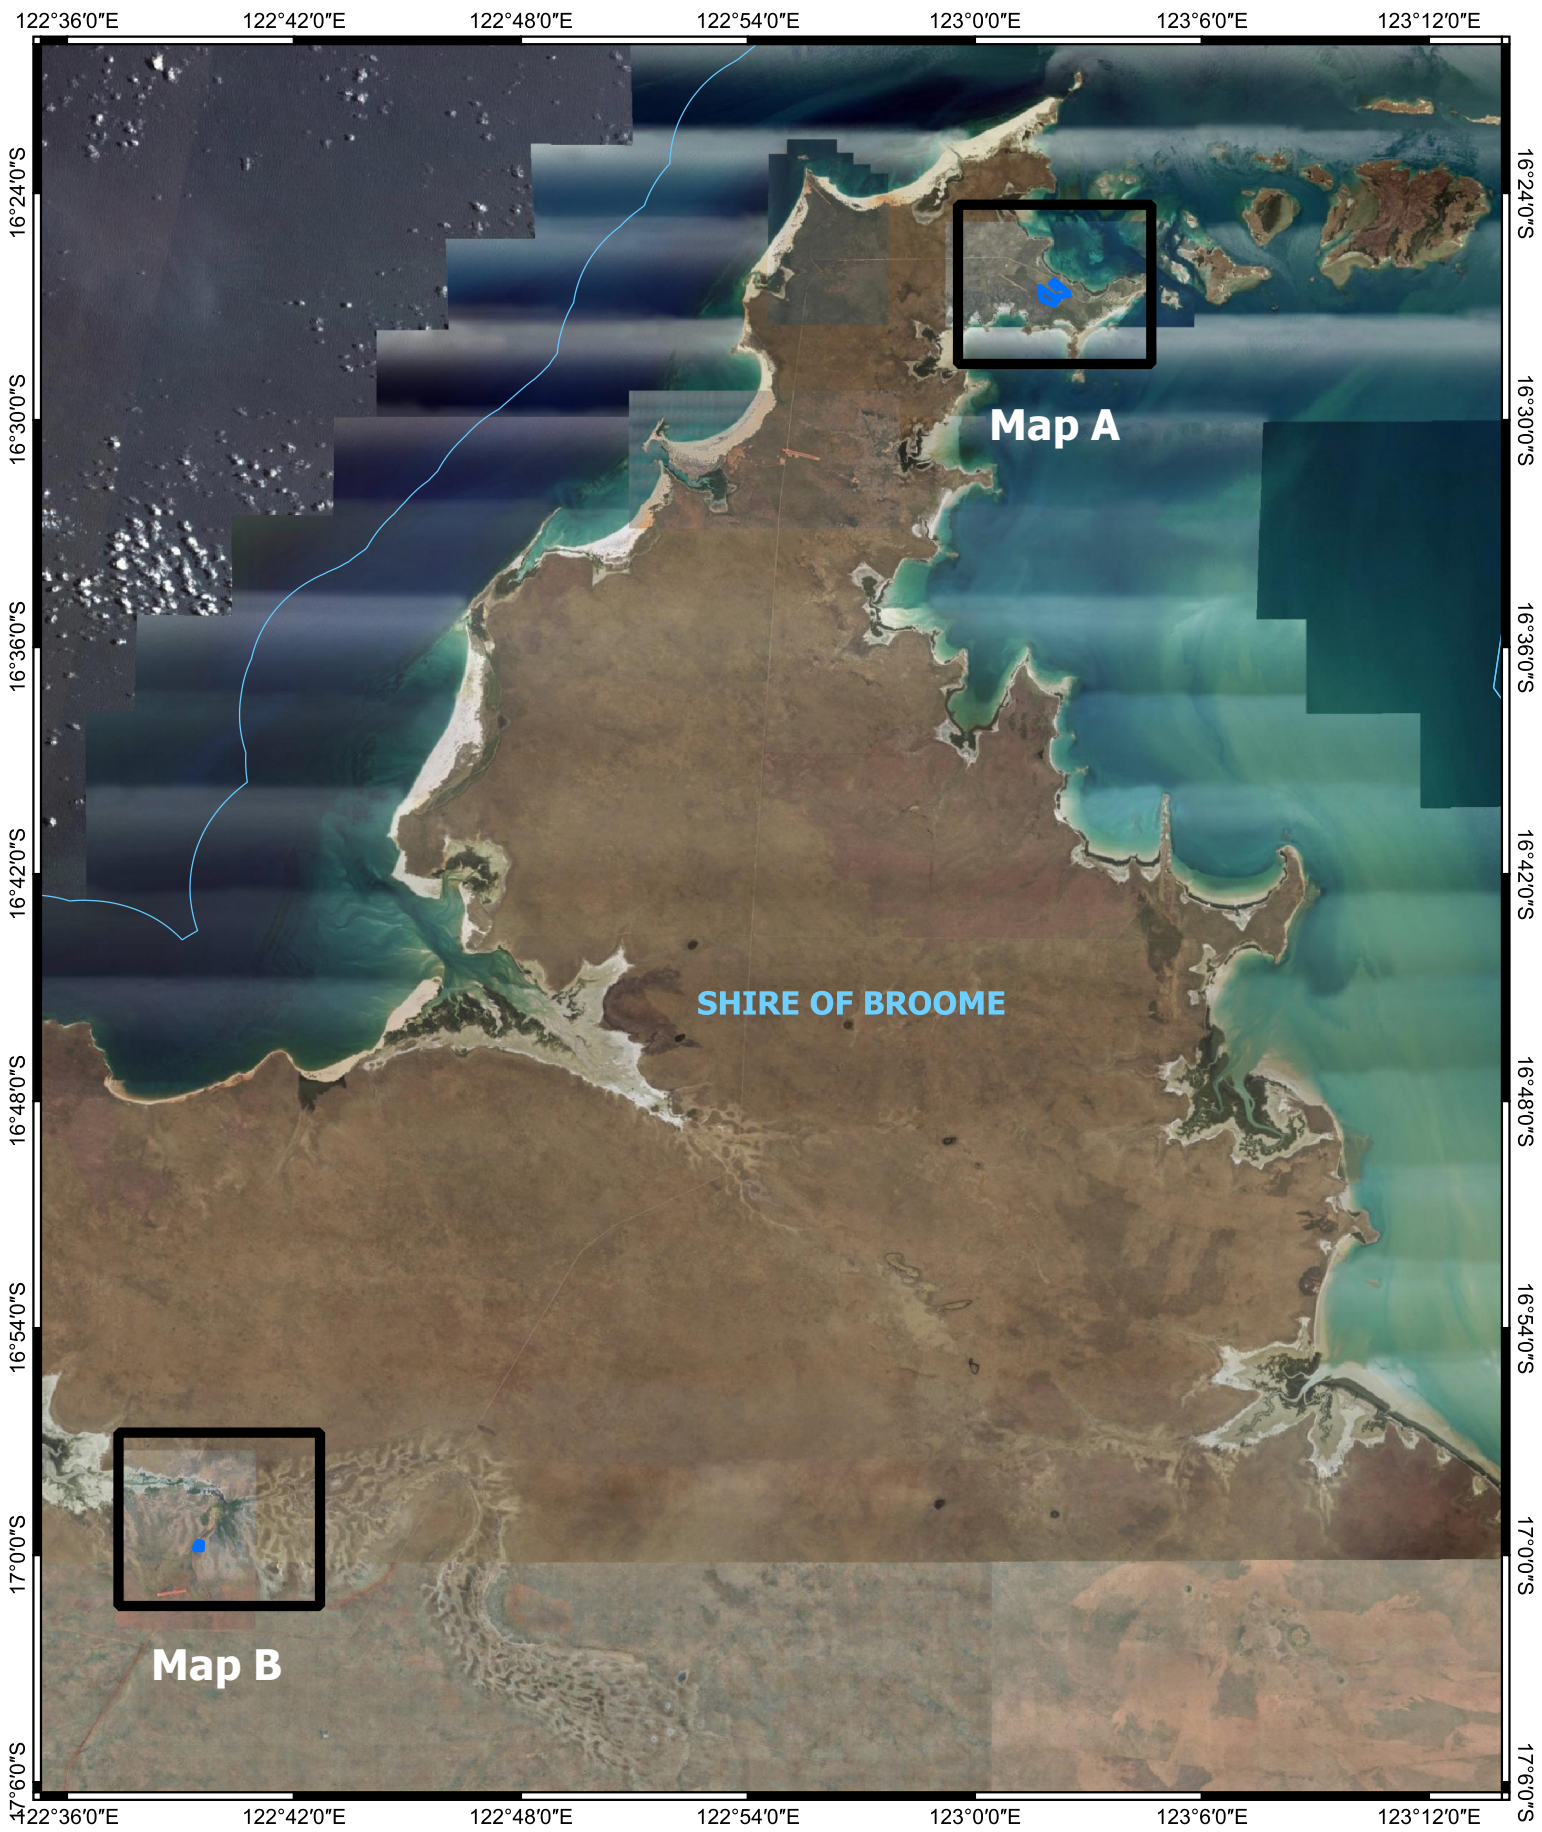

CPS 10326/1- Context map 1

Legend

-  CPS areas applied to clear
-  Local Government Authorities

Projection: GDA 2020

1:300,000

**GOVERNMENT OF
WESTERN AUSTRALIA**