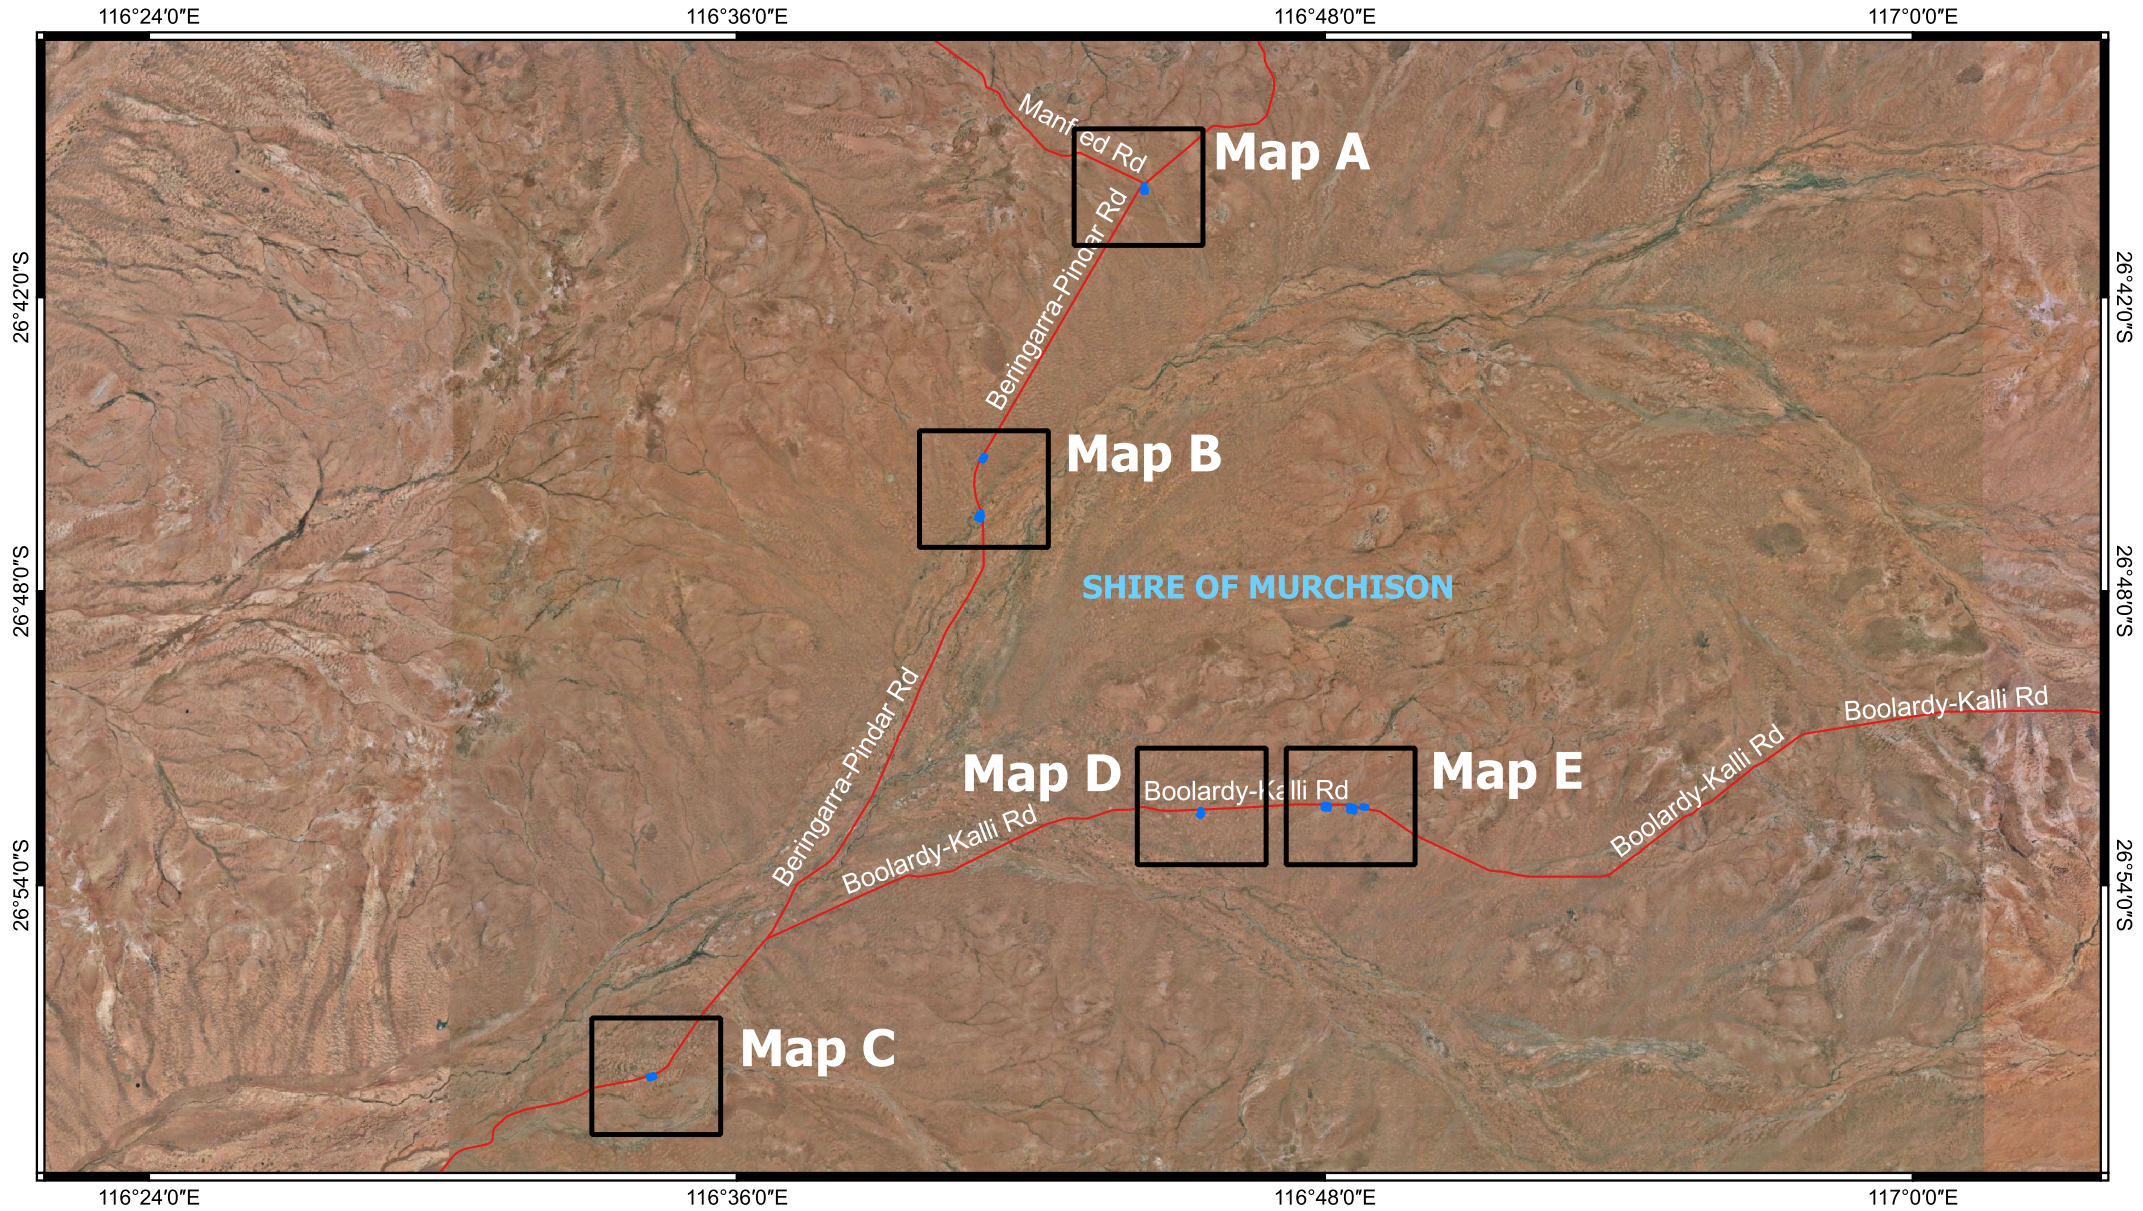

CPS 10329/1 - Context Map

Legend

-  CPS areas applied to clear
-  Local Government Authorities

Roads

-  Minor

0 5 10 15 20 25 km

1:200,000

Projection: GDA 2020

GOVERNMENT OF
WESTERN AUSTRALIA