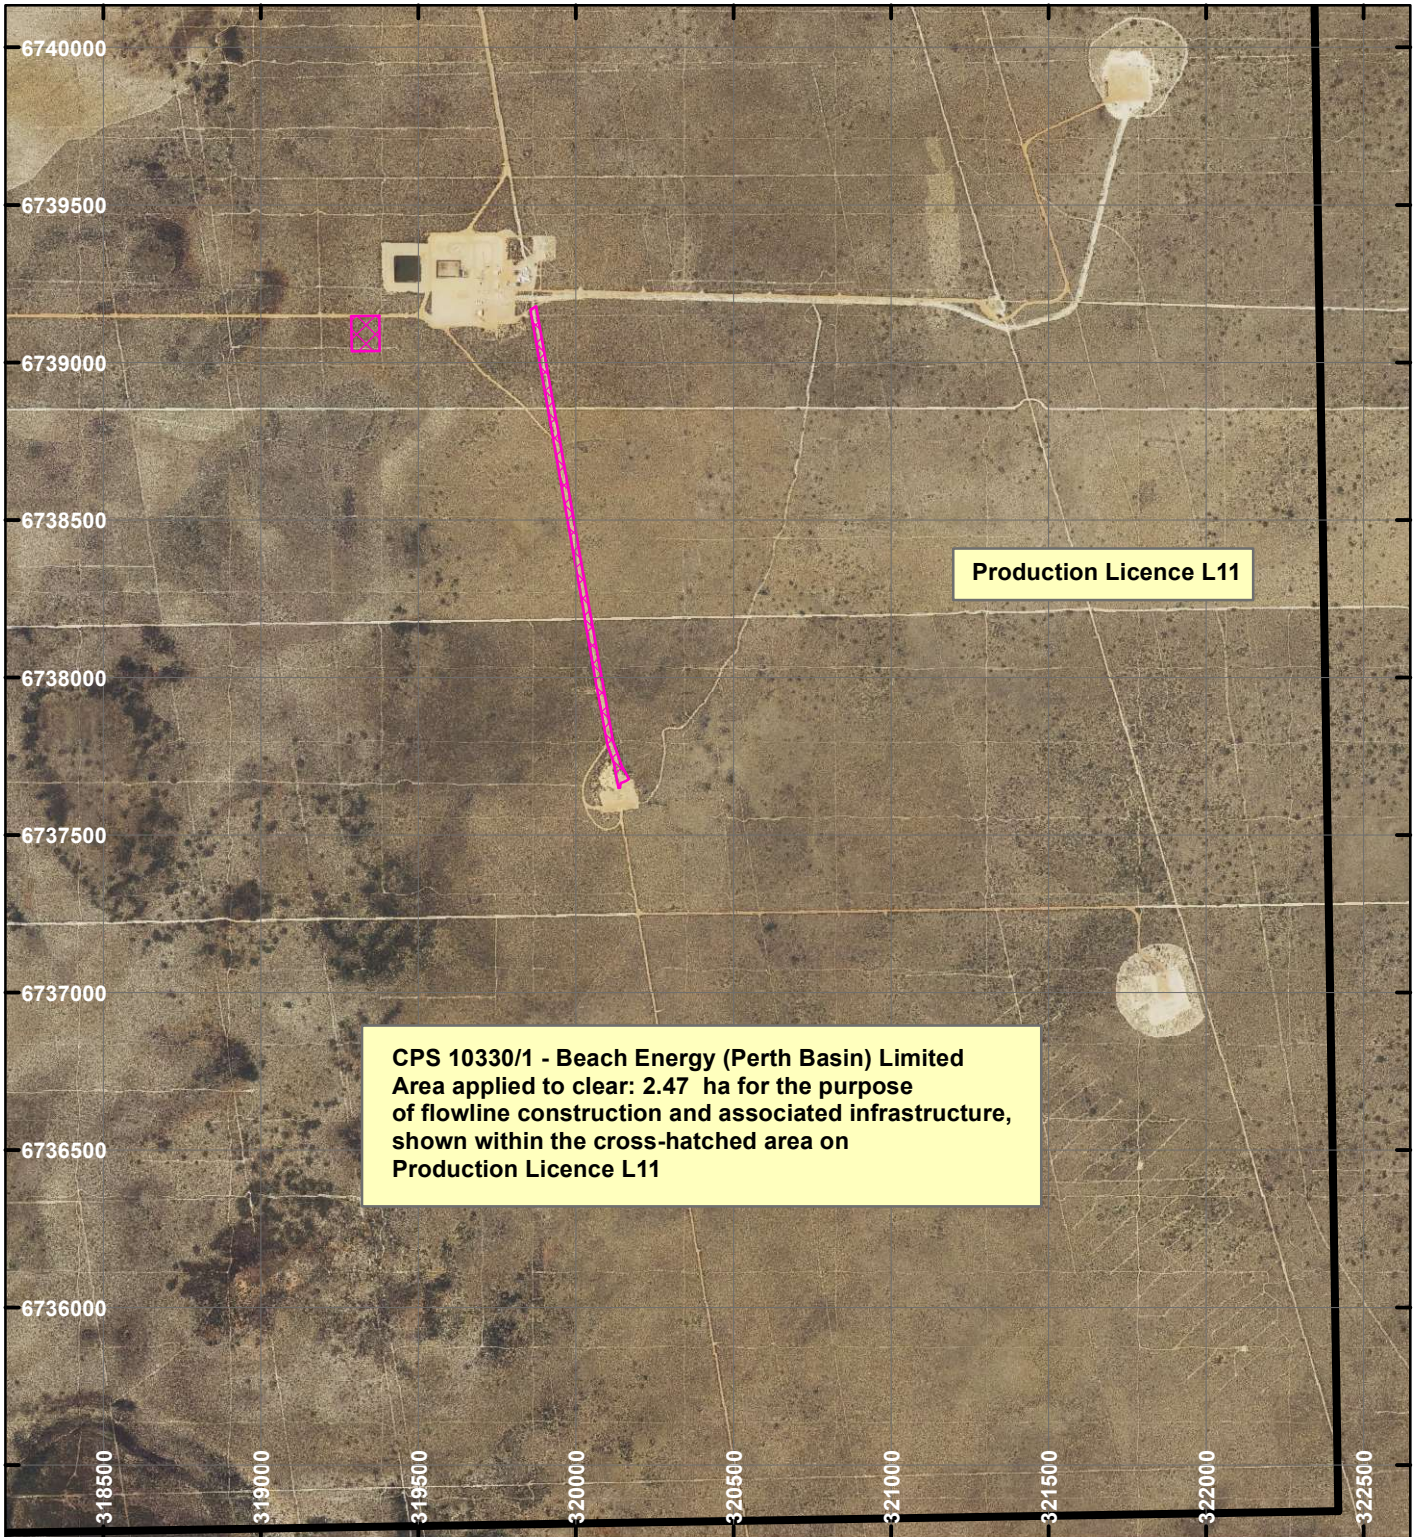

CPS 10330/1 - Beach Energy (Perth Basin) Limited

LEGEND

Clearing Instruments

Petroleum Title

Scale 1:24,000

(Approximate when reproduced at A4)

Geocentric Datum Australia 1994

Note: the data in this map have not been projected. This may result in geometric distortion or measurement inaccuracies.

..... Date

Officer with delegated authority under Section 20 of the Environmental Protection Act 1986

Information derived from this map should be confirmed with the data custodian acknowledged by the agency acronym in the legend.