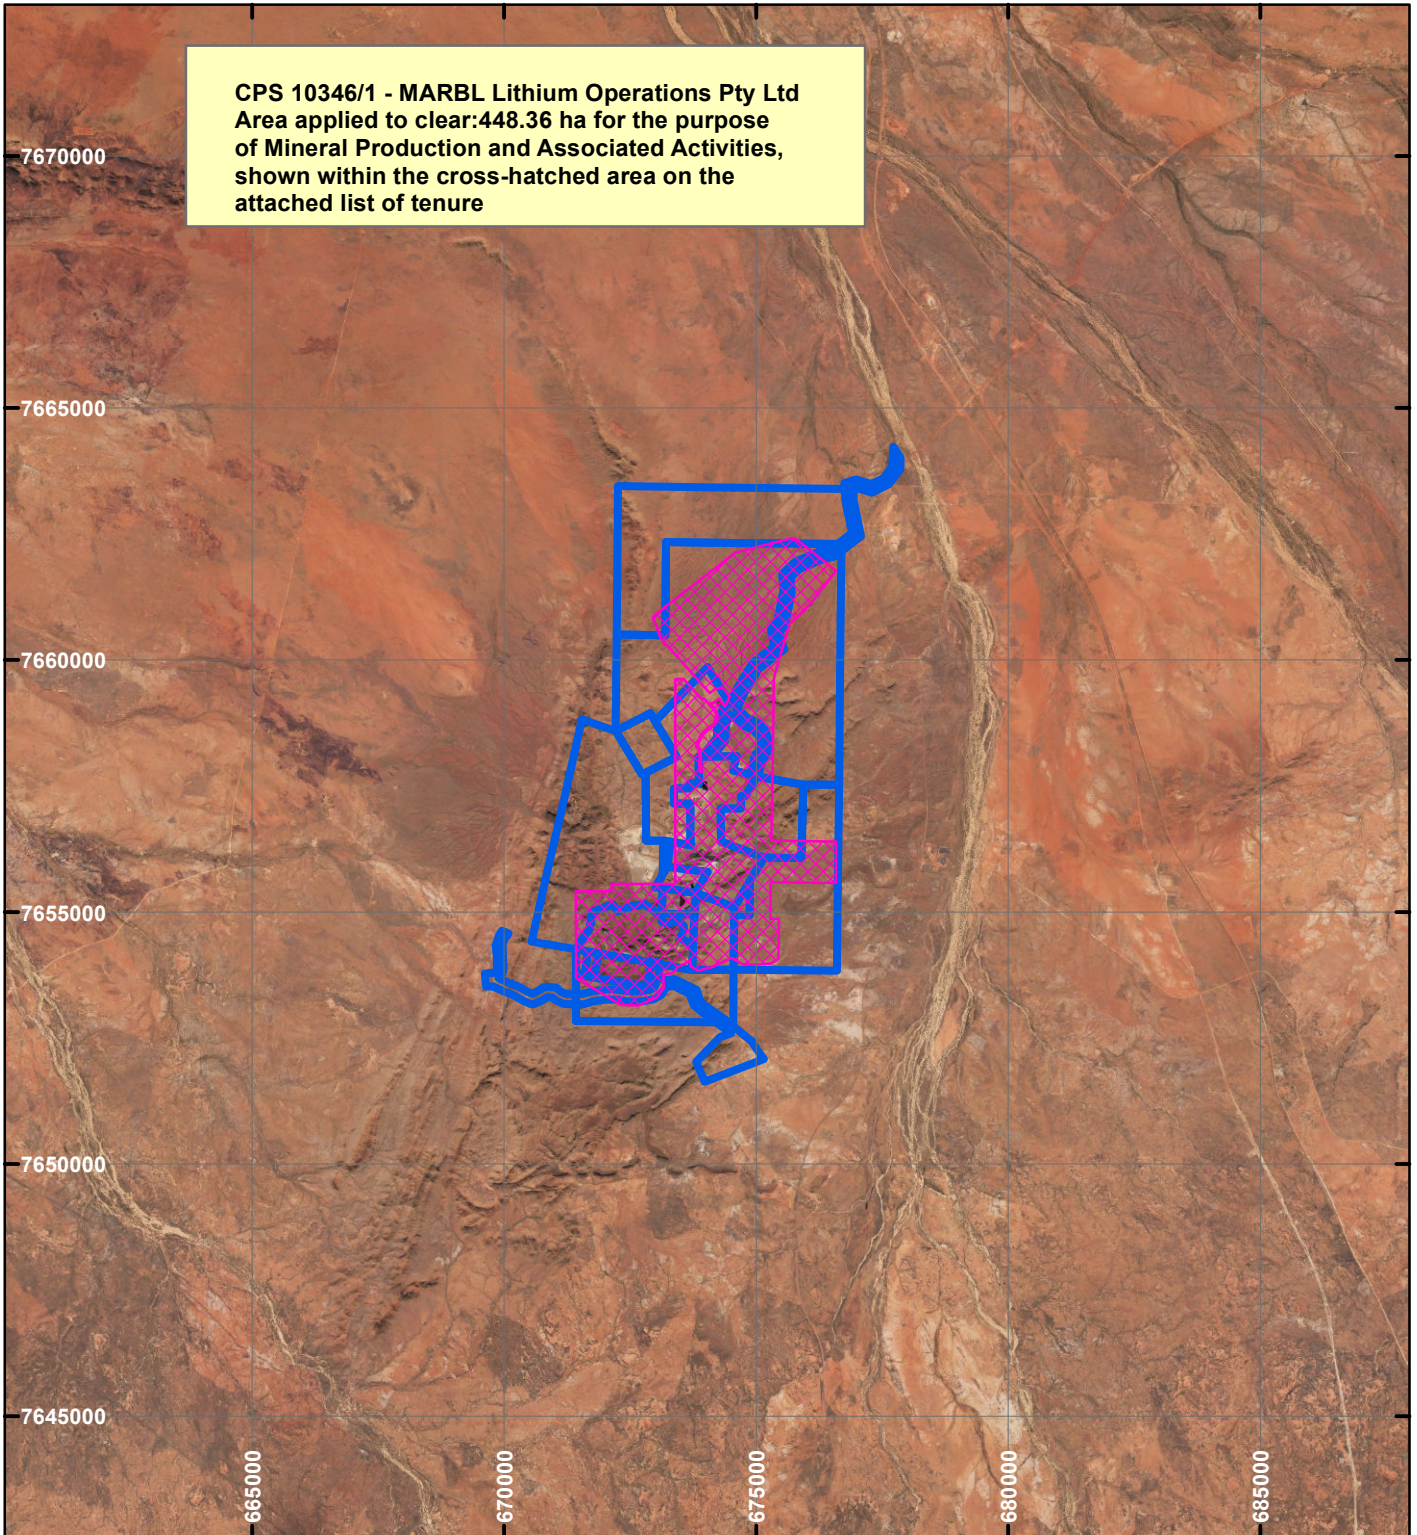

CPS 10346/1 - MARBL Lithium Operations Pty Ltd

LEGEND

Clearing Instruments

Mining Tenements

Orthophotography sourced from Landgate

Scale 1:150,000

(Approximate when reproduced at A4)

Geocentric Datum Australia 1994

Note: the data in this map have not been projected. This may result in geometric distortion or measurement inaccuracies.

..... Date

Officer with delegated authority under Section 20 of the Environmental Protection Act 1986

Information derived from this map should be confirmed with the data custodian acknowledged by the agency acronym in the legend.

WA Crown Copyright 2002