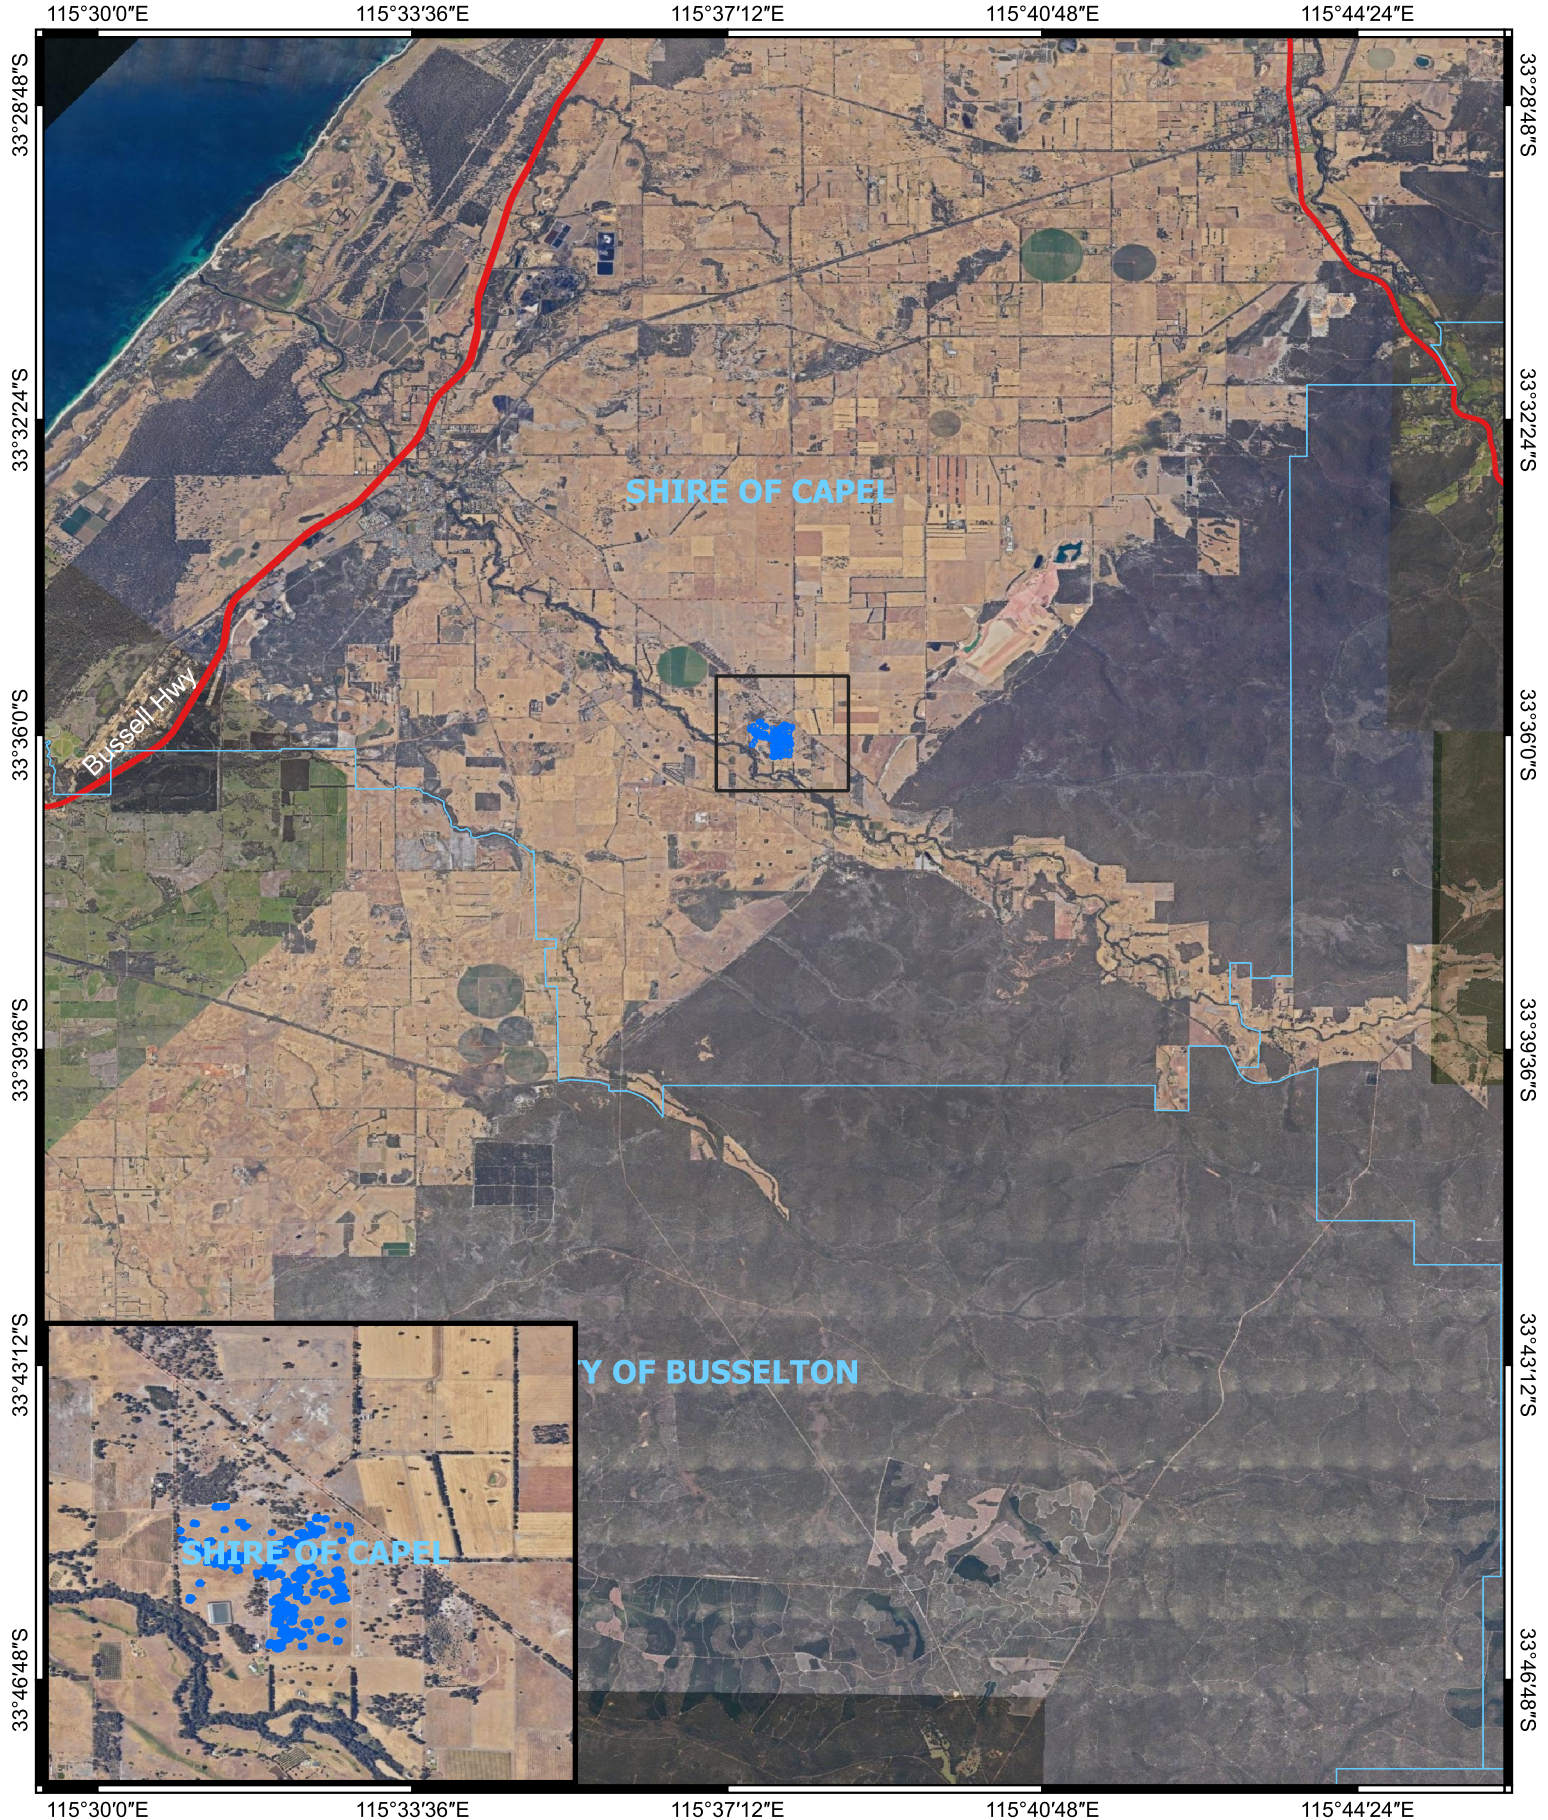

# CPS 10358/1 - Context map

## Legend

-  CPS areas applied to clear
-  Local Government Authorities

## Roads

-  State Highway

Projection: GDA 2020

1:100,000

GOVERNMENT OF  
WESTERN AUSTRALIA