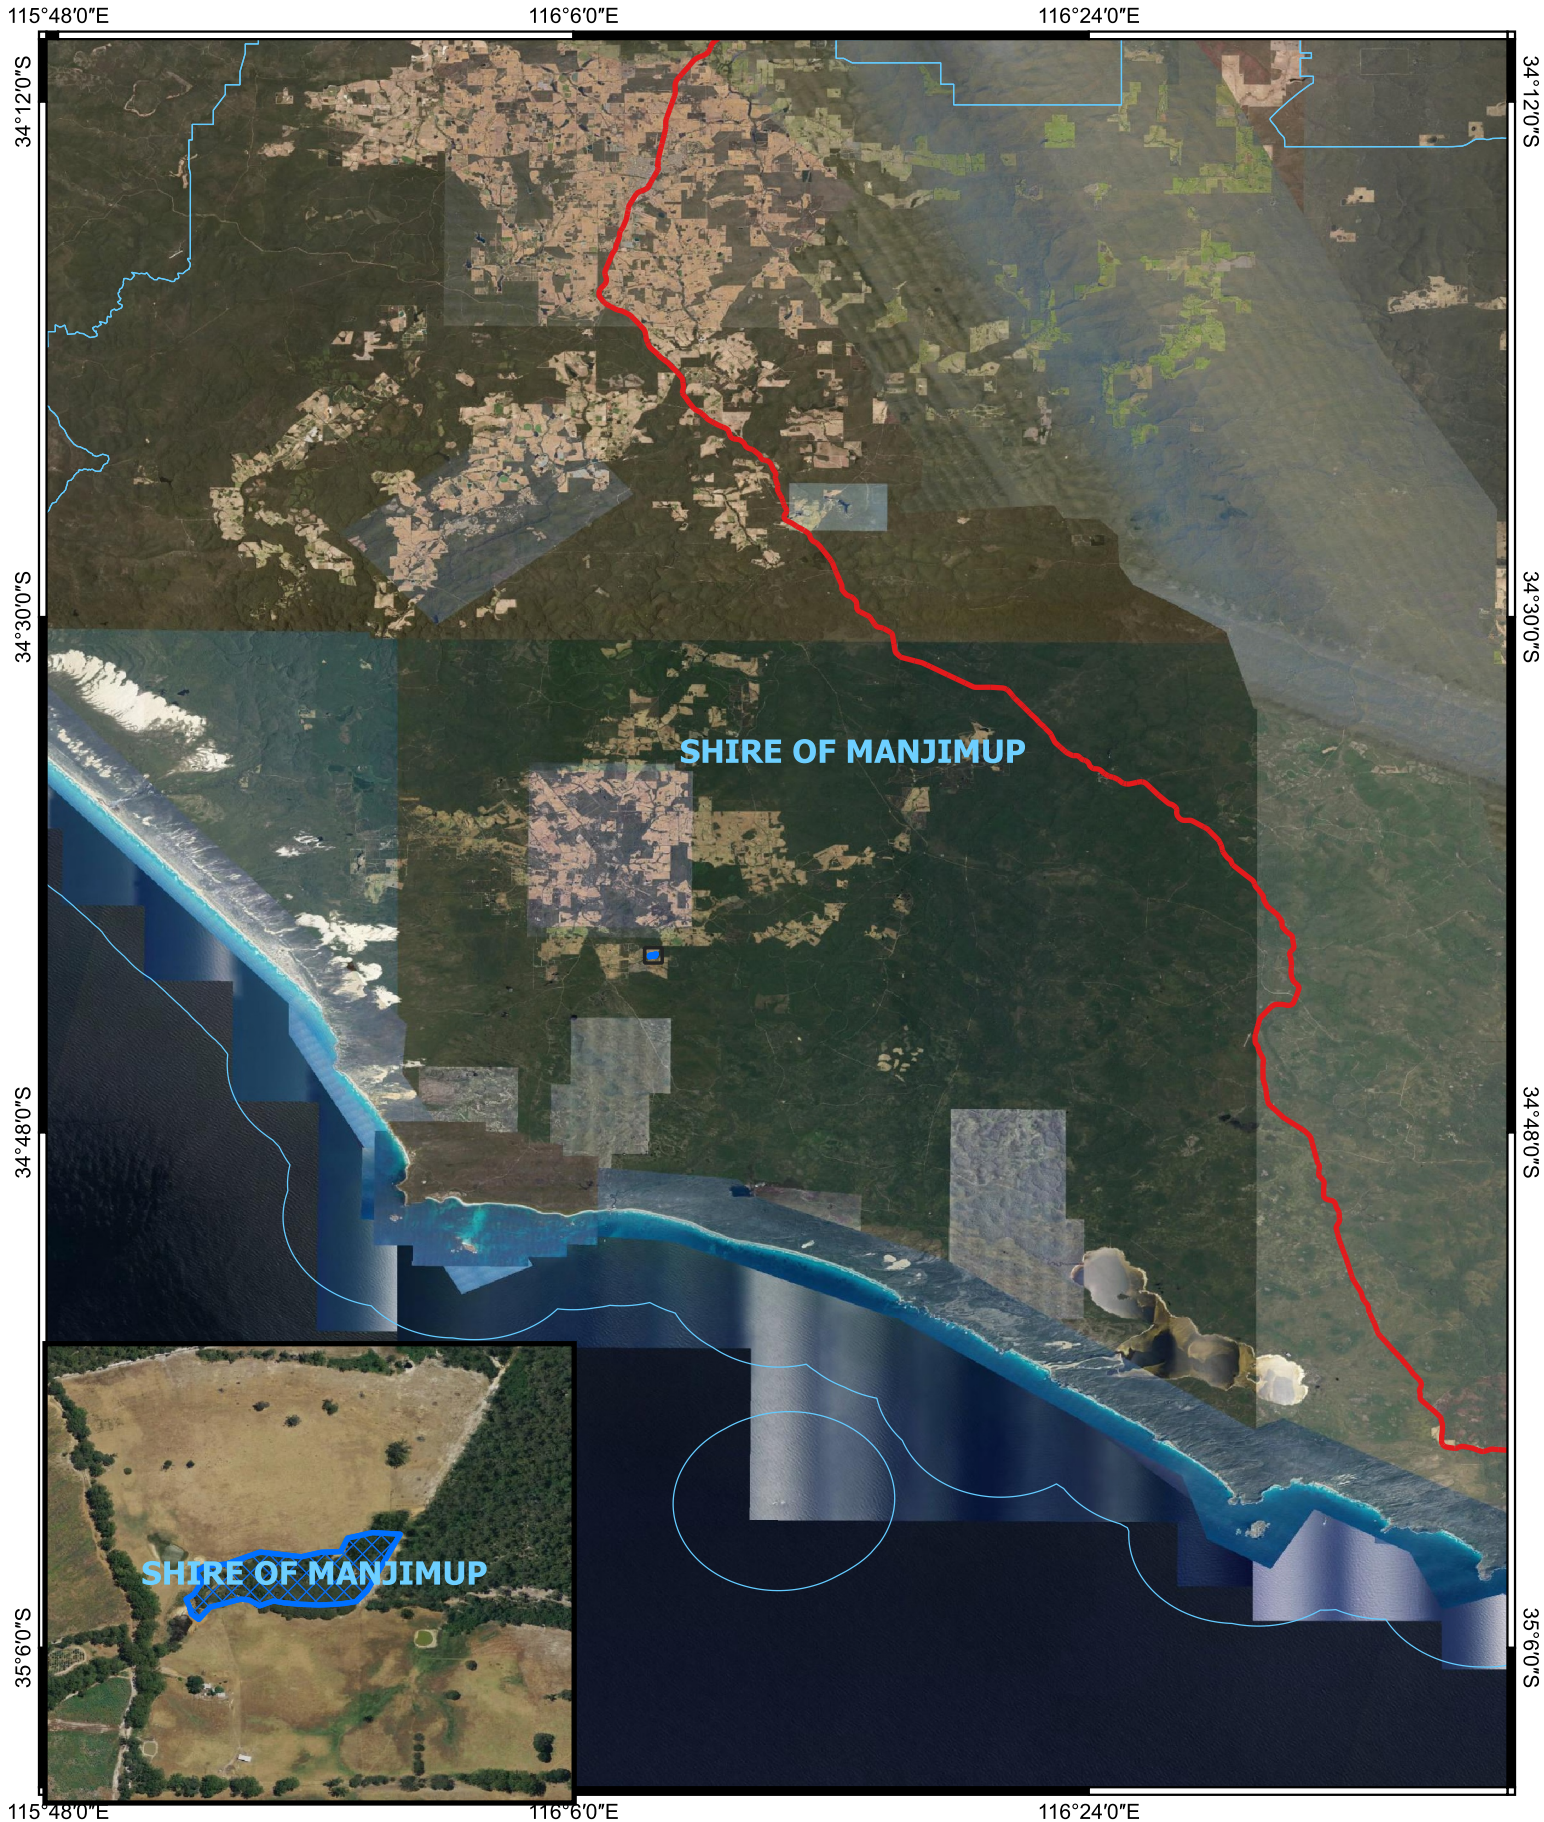

CPS 10364/1 - Context map

Legend

-  CPS areas applied to clear
-  Local Government Authorities

Roads

-  State Highway

0 7.5 15 22.5 km

Projection: GDA 2020

1:300,000