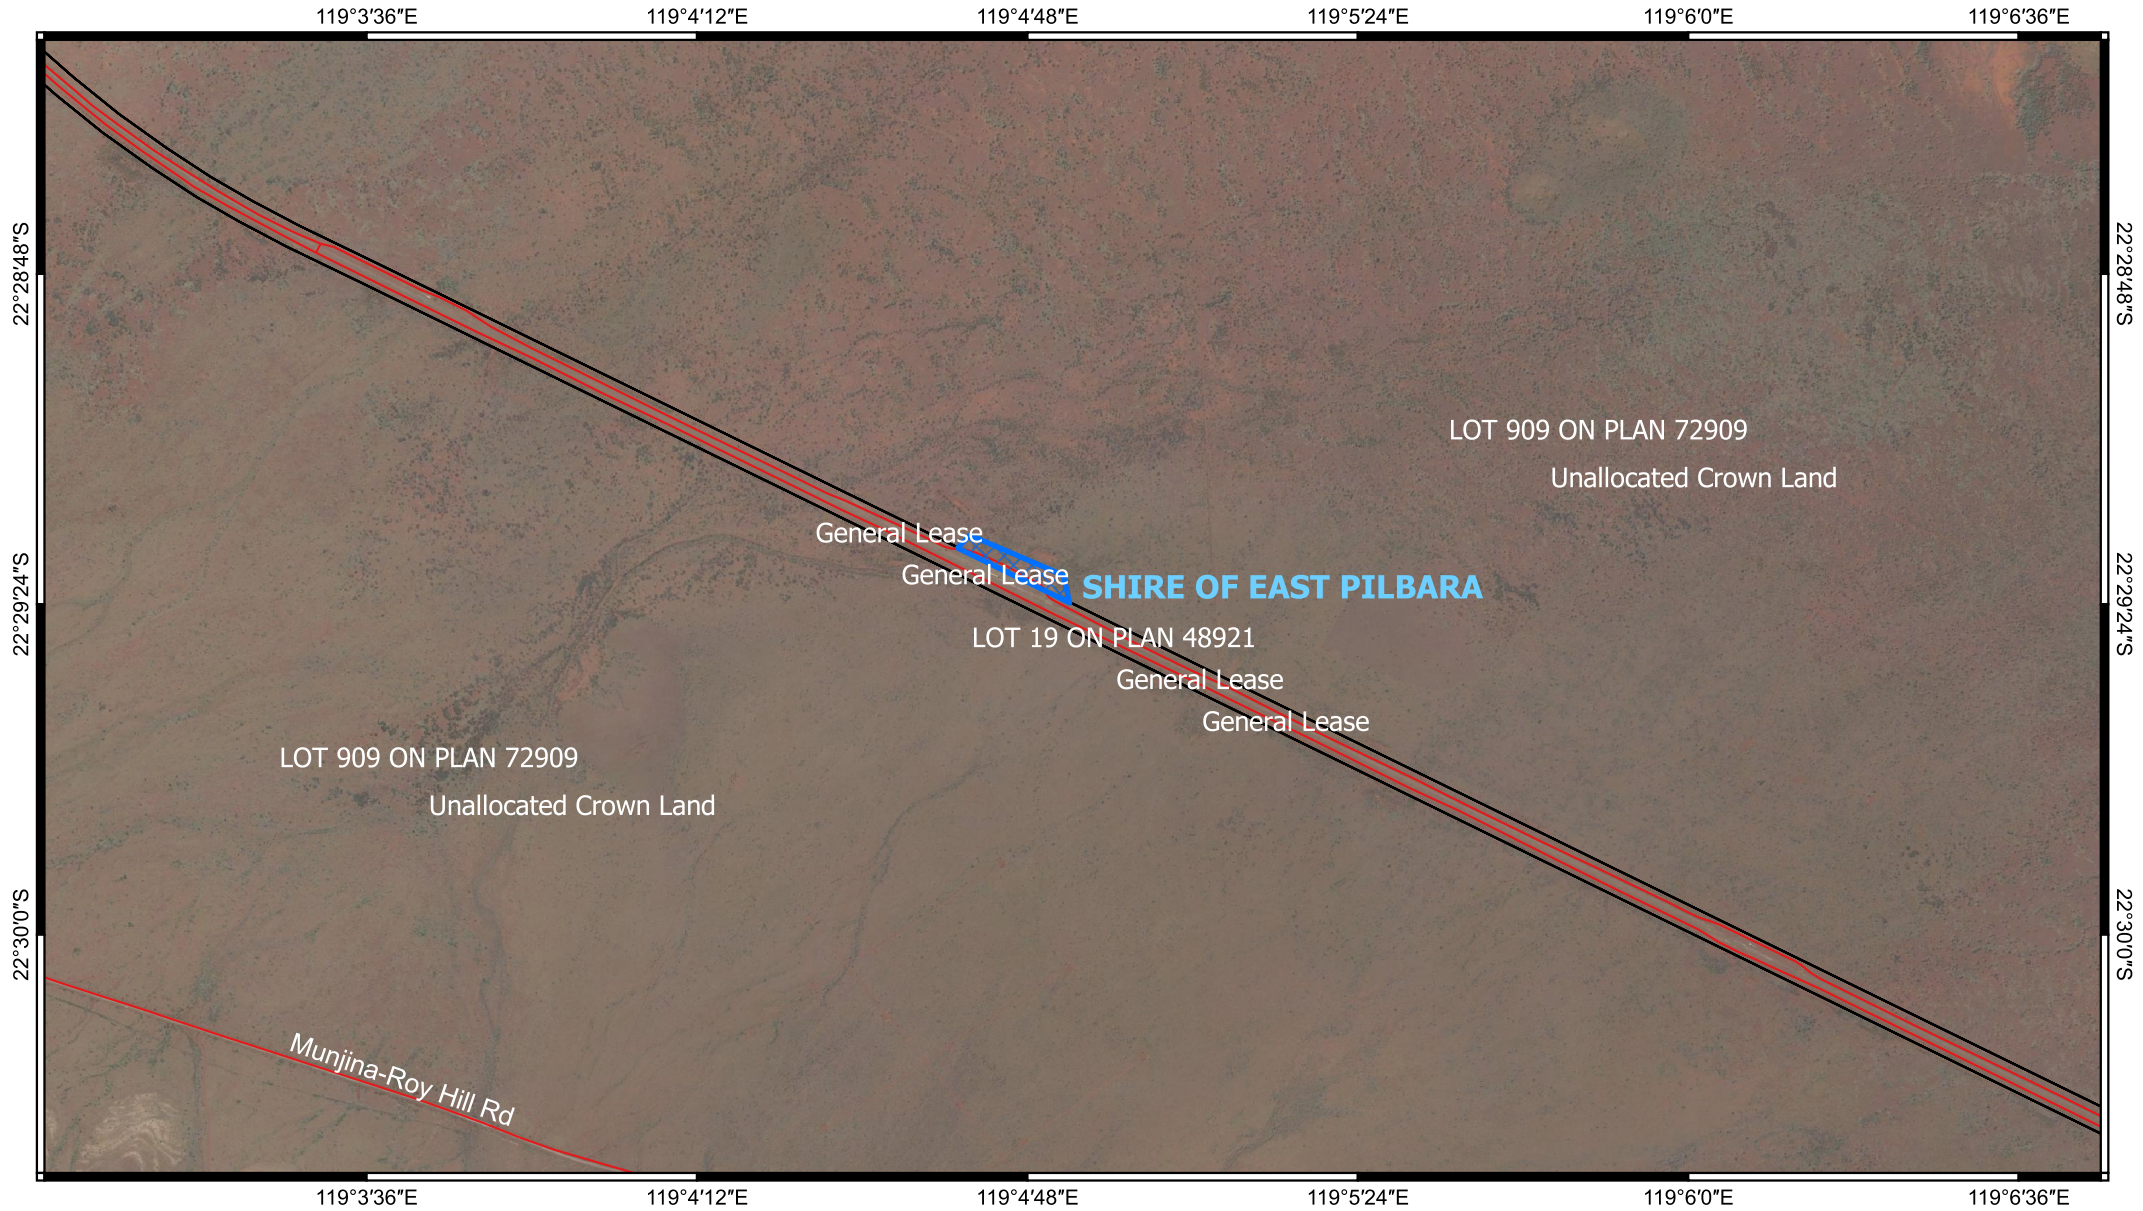

CPS 10387/1b - Map

Legend

-  CPS areas applied to clear
-  Land Tenure
-  Local Government Authorities

0 0.5 1 km

1:19,000

Projection: GDA 2020

GOVERNMENT OF
WESTERN AUSTRALIA