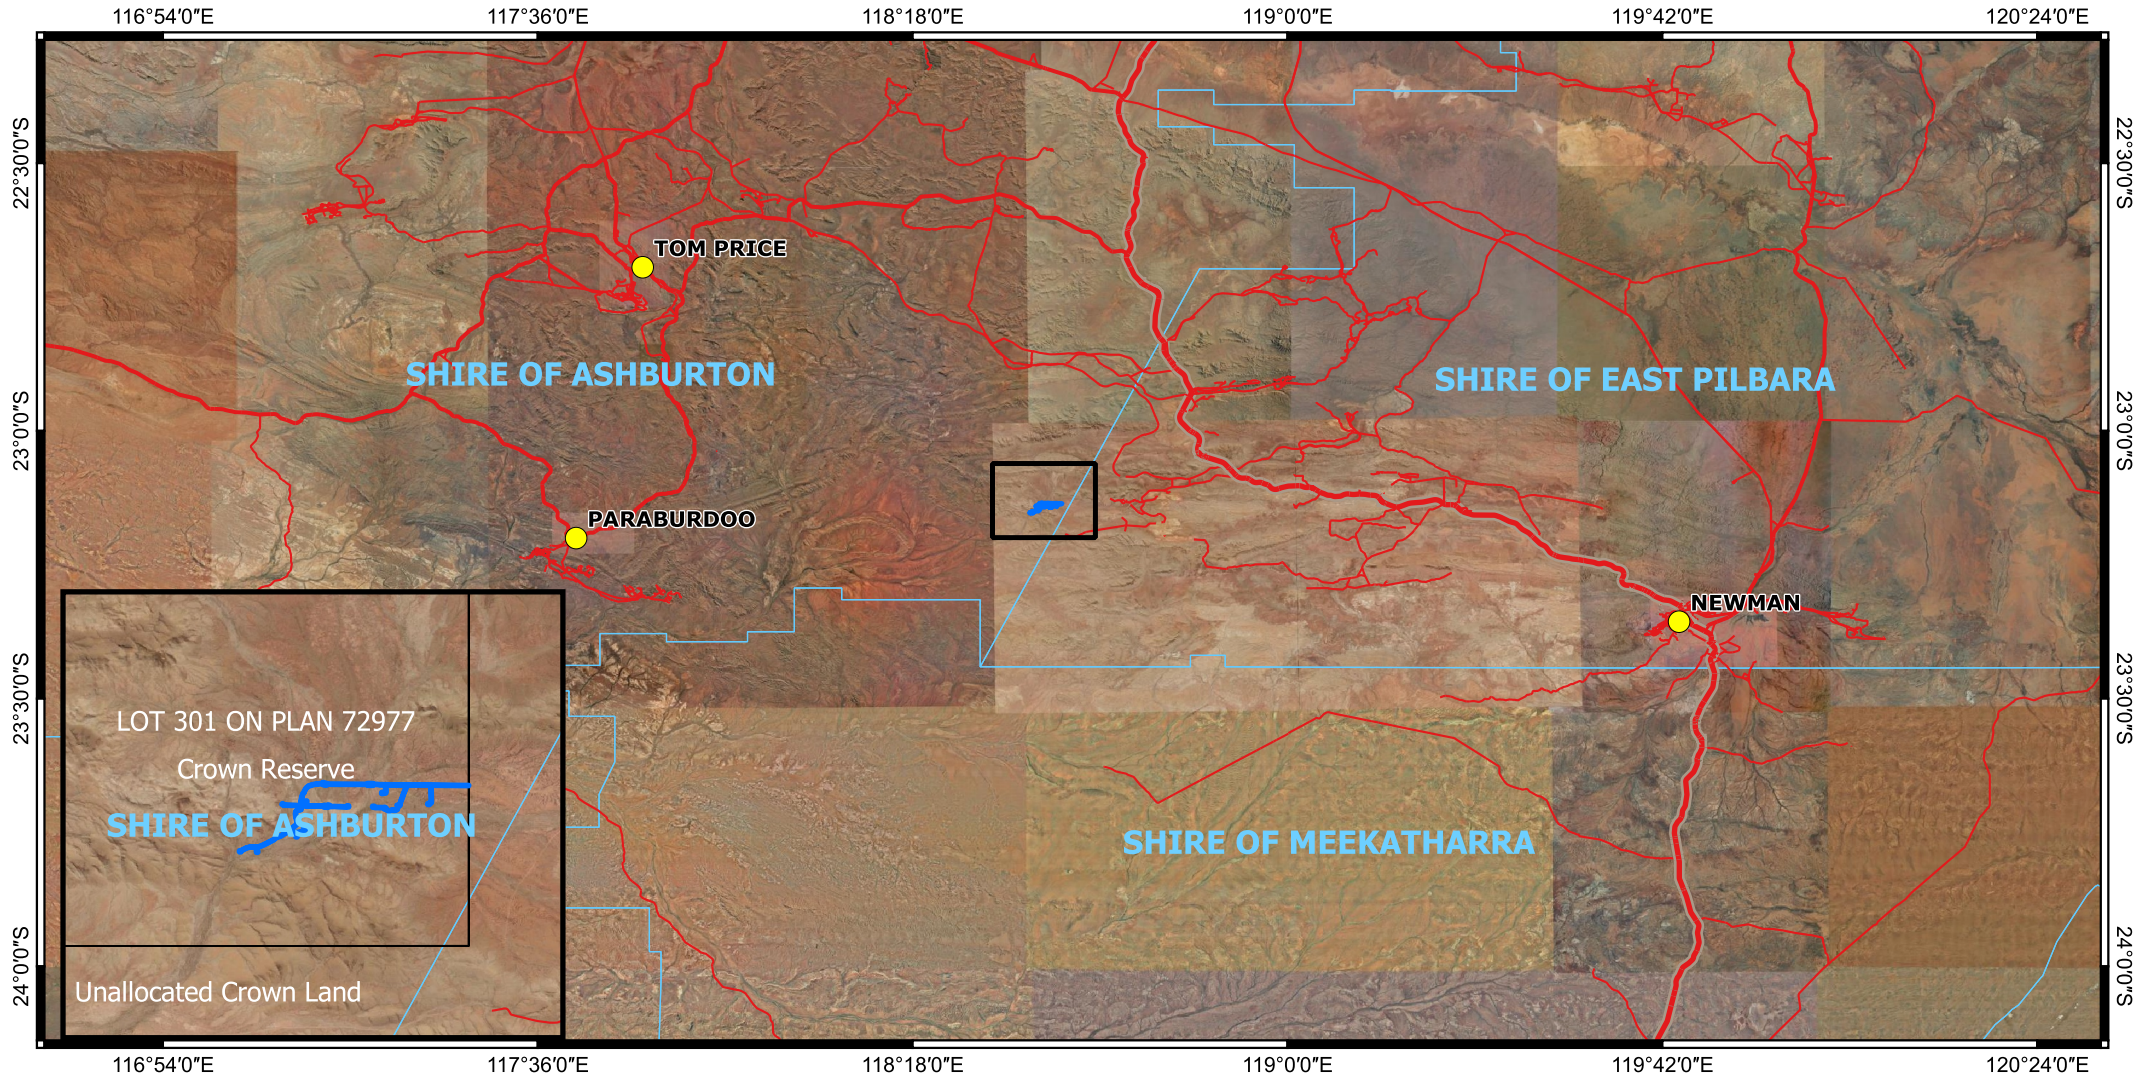

CPS 10408/1 - Context Map

Legend

 CPS areas applied to clear

Roads

 National Highway

 Main

 Minor

 Local Government Authorities

1:1,160,000

Projection: GDA 2020

GOVERNMENT OF
WESTERN AUSTRALIA