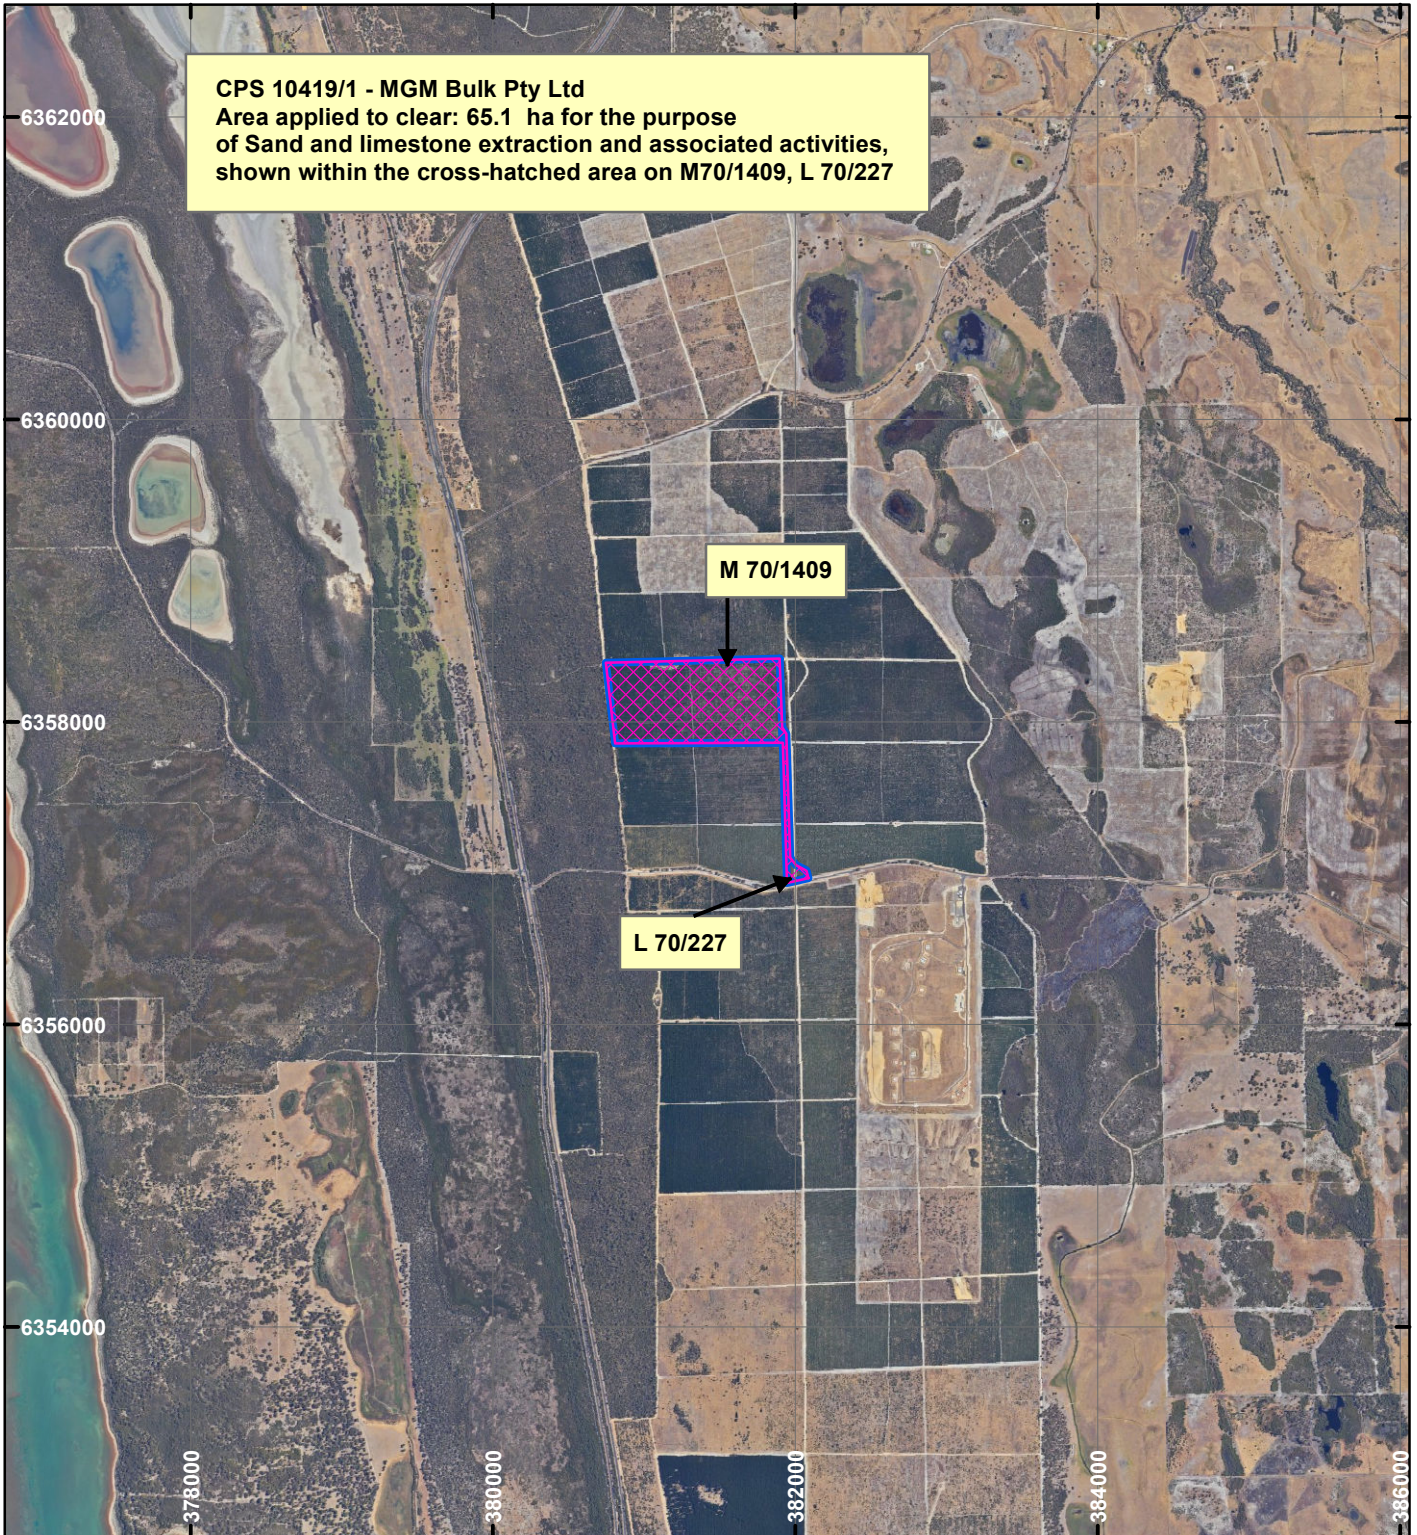

CPS 10419/1 - MGM Bulk Pty Ltd

LEGEND

Clearing Instruments

Mining Tenements

Orthophotography sourced from Landgate

Scale 1:50,000

(Approximate when reproduced at A4)

Geocentric Datum Australia 1994

Note: the data in this map have not been projected. This may result in geometric distortion or measurement inaccuracies.

..... Date

Officer with delegated authority under Section 20 of the Environmental Protection Act 1986