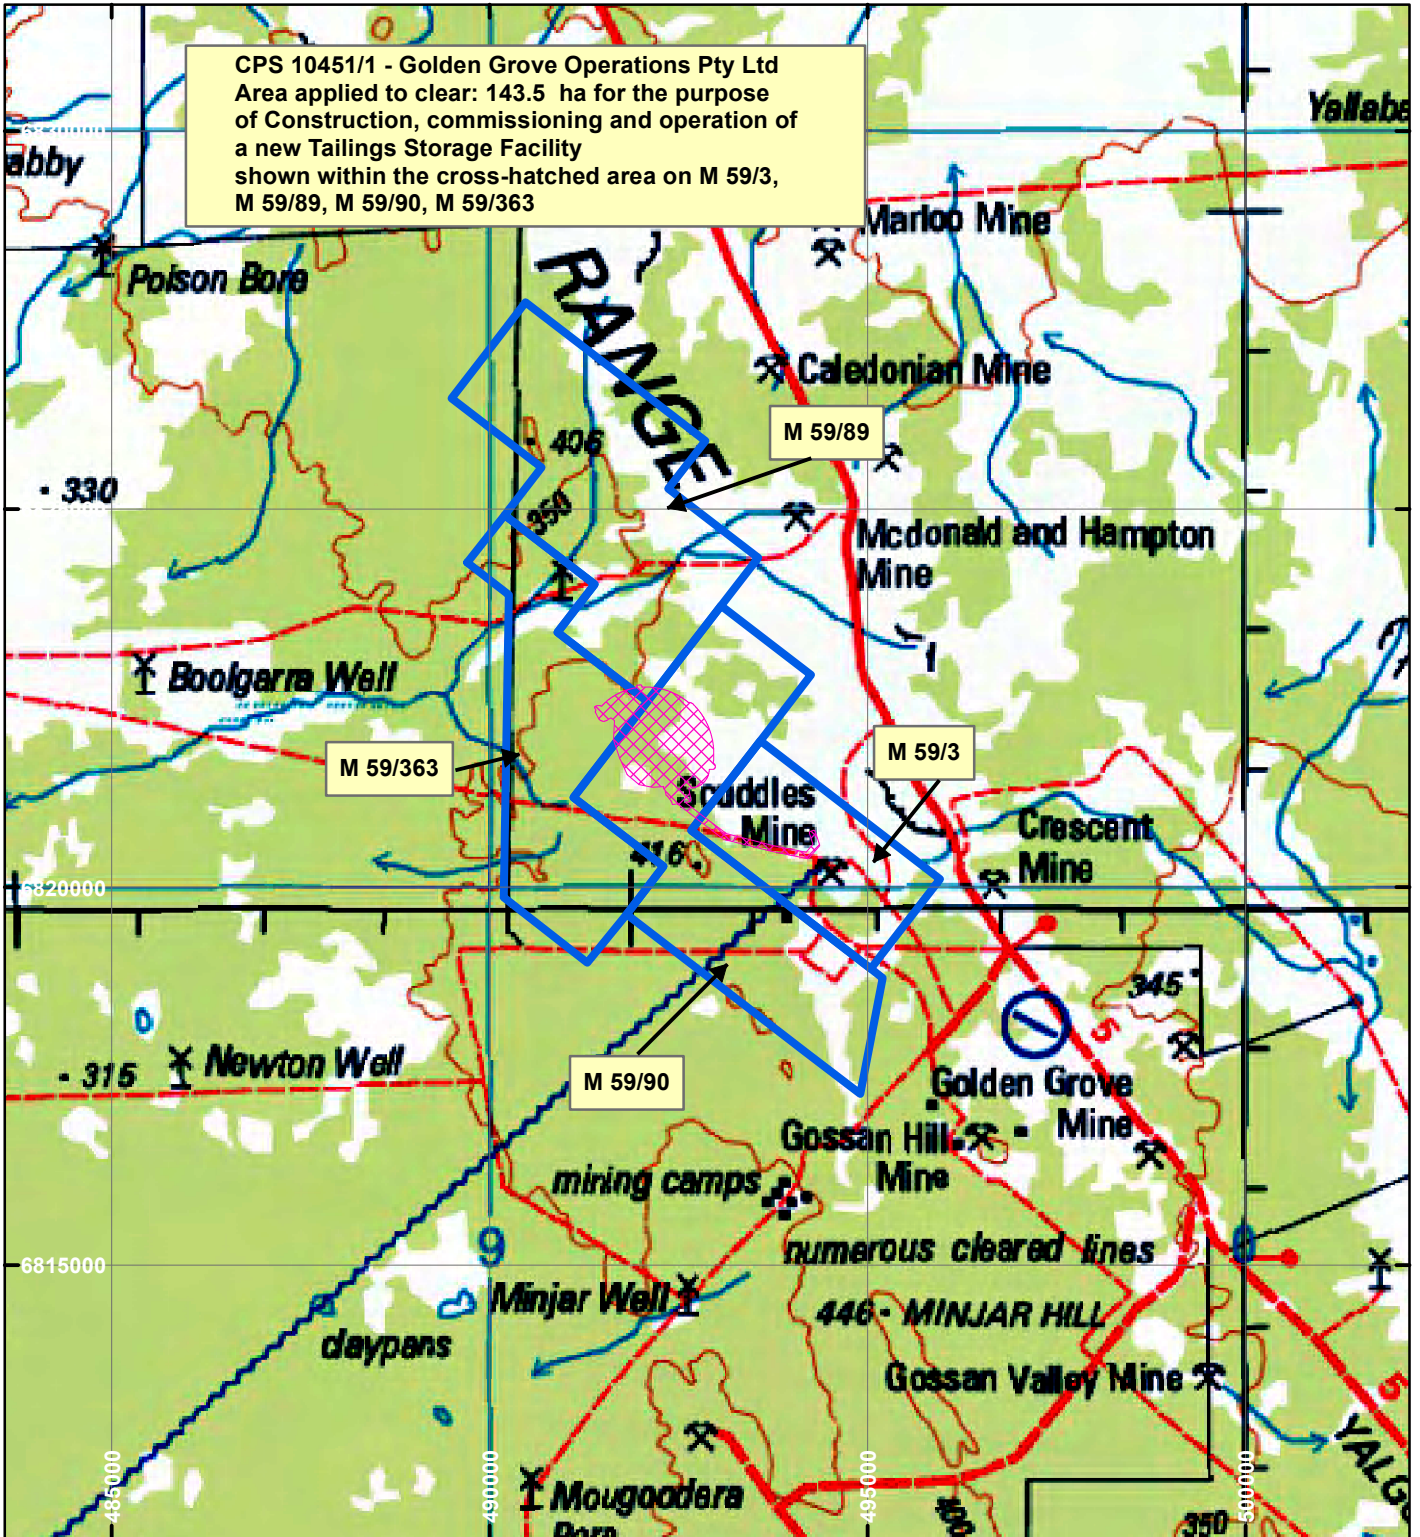

# CPS 10451/1 - Golden Grove Operations Pty Ltd

## LEGEND

Clearing Instruments

Mining Tenements

Scale 1:100,000

(Approximate when reproduced at A4)

Geocentric Datum Australia 1994

Note: the data in this map have not been projected. This may result in geometric distortion or measurement inaccuracies.