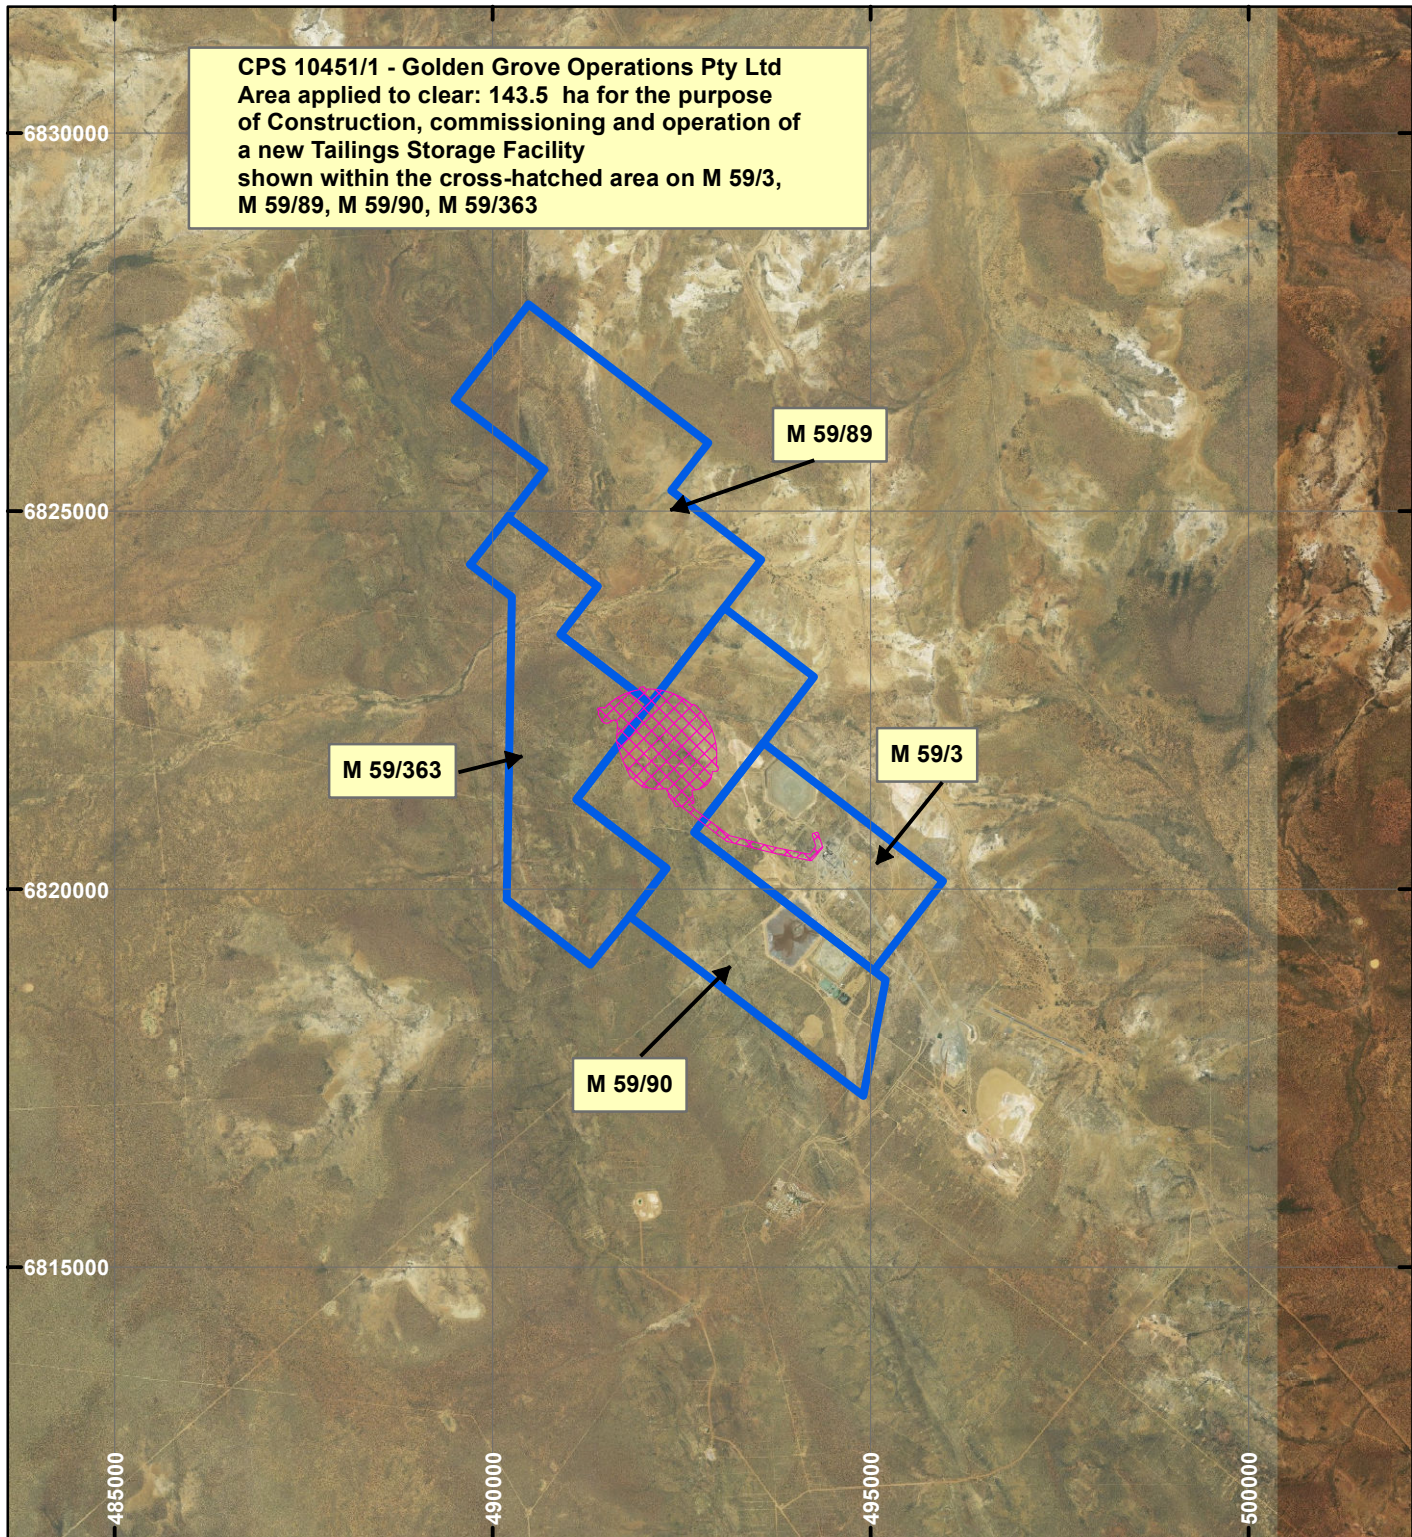

CPS 10451/1 - Golden Grove Operations Pty Ltd

LEGEND

Clearing Instruments

Mining Tenements

Orthophotography sourced from Landgate

Scale 1:100,000

(Approximate when reproduced at A4)

Geocentric Datum Australia 1994

..... Date .....

Officer with delegated authority under Section 20 of the Environmental Protection Act 1986

Information derived from this map should be confirmed with the data custodian acknowledged by the agency acronym in the legend.

WA Crown Copyright 2002