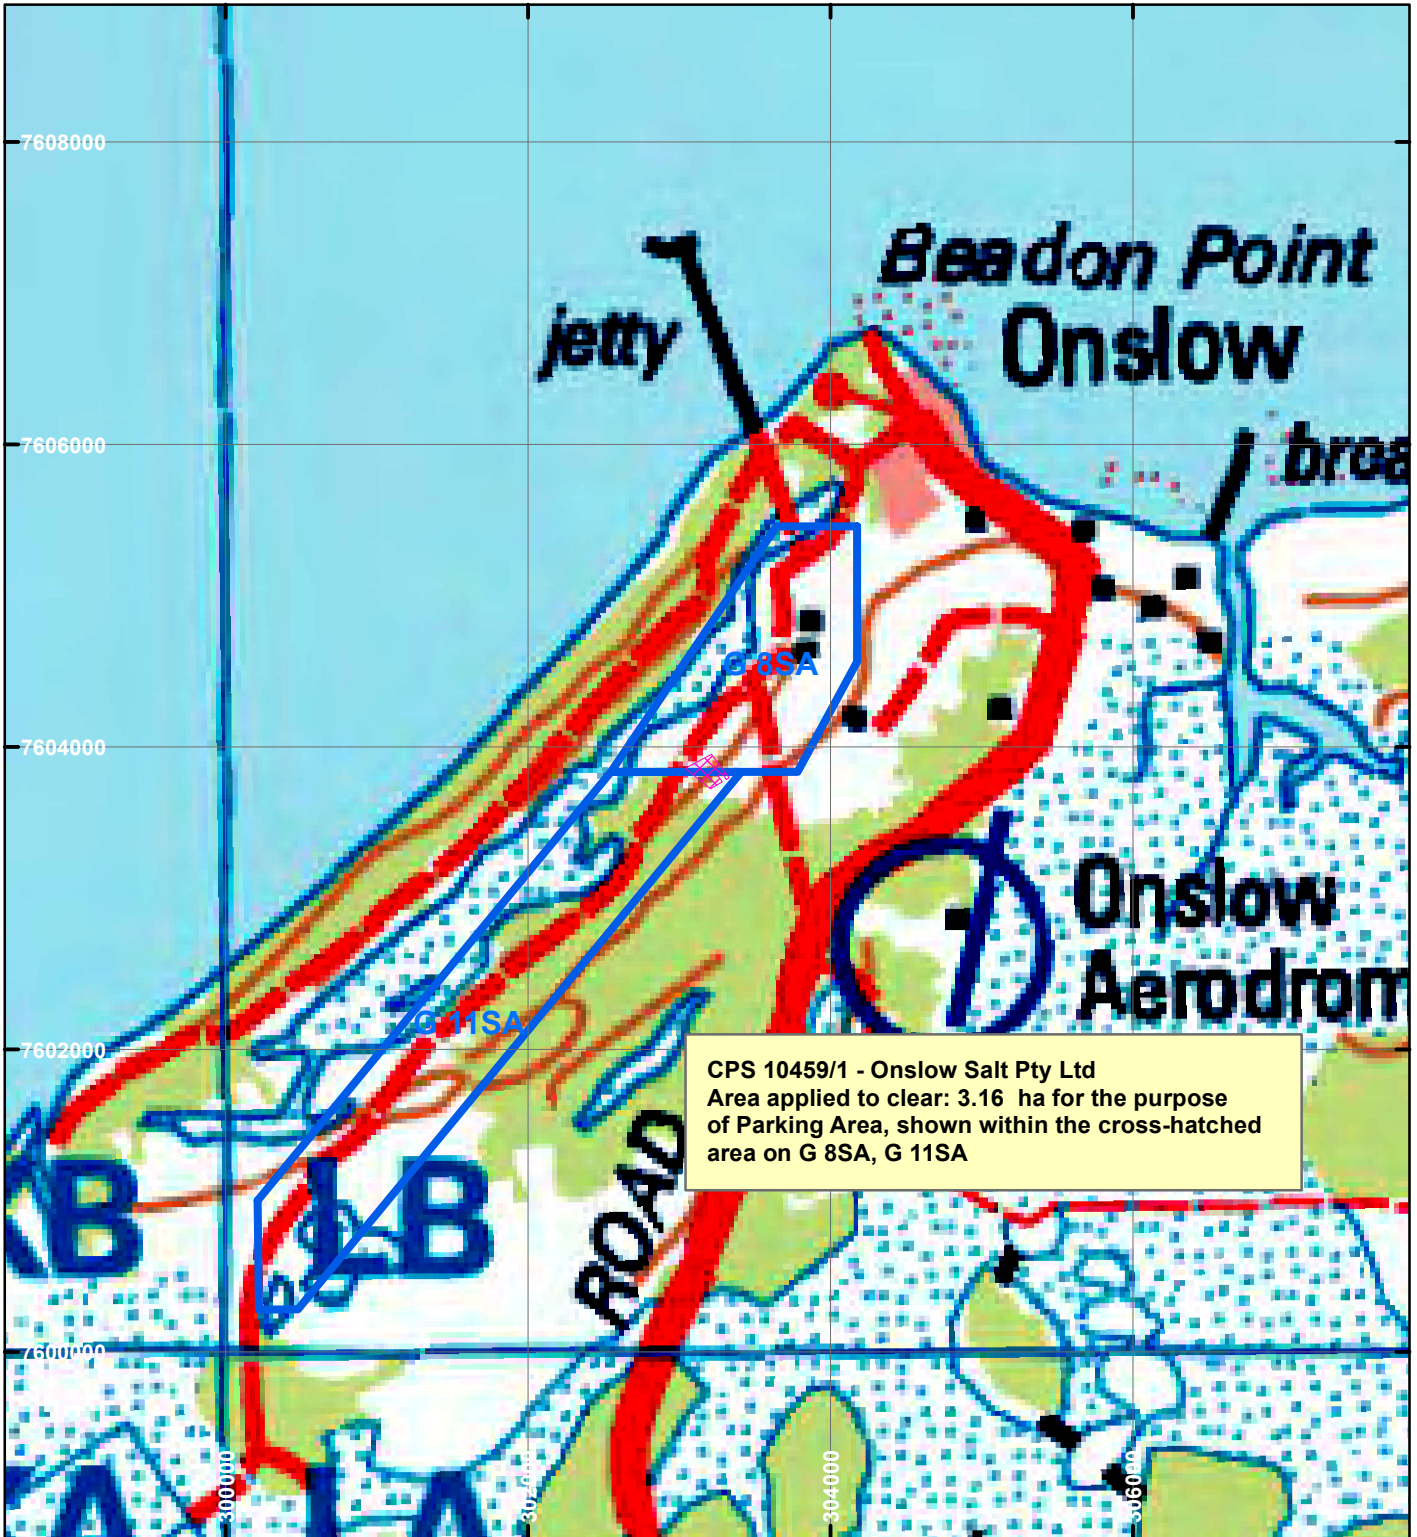

CPS 10459/1 - Onslow Salt Pty Ltd

LEGEND

Clearing Instruments

Mining Tenements

Scale 1:50,000

(Approximate when reproduced at A4)

Geocentric Datum Australia 1994

Note: the data in this map have not been projected. This may result in geometric distortion or measurement inaccuracies.

..... Date

Officer with delegated authority under Section 20 of the Environmental Protection Act 1986

Information derived from this map should be confirmed with the data custodian acknowledged by the agency acronym in the legend.