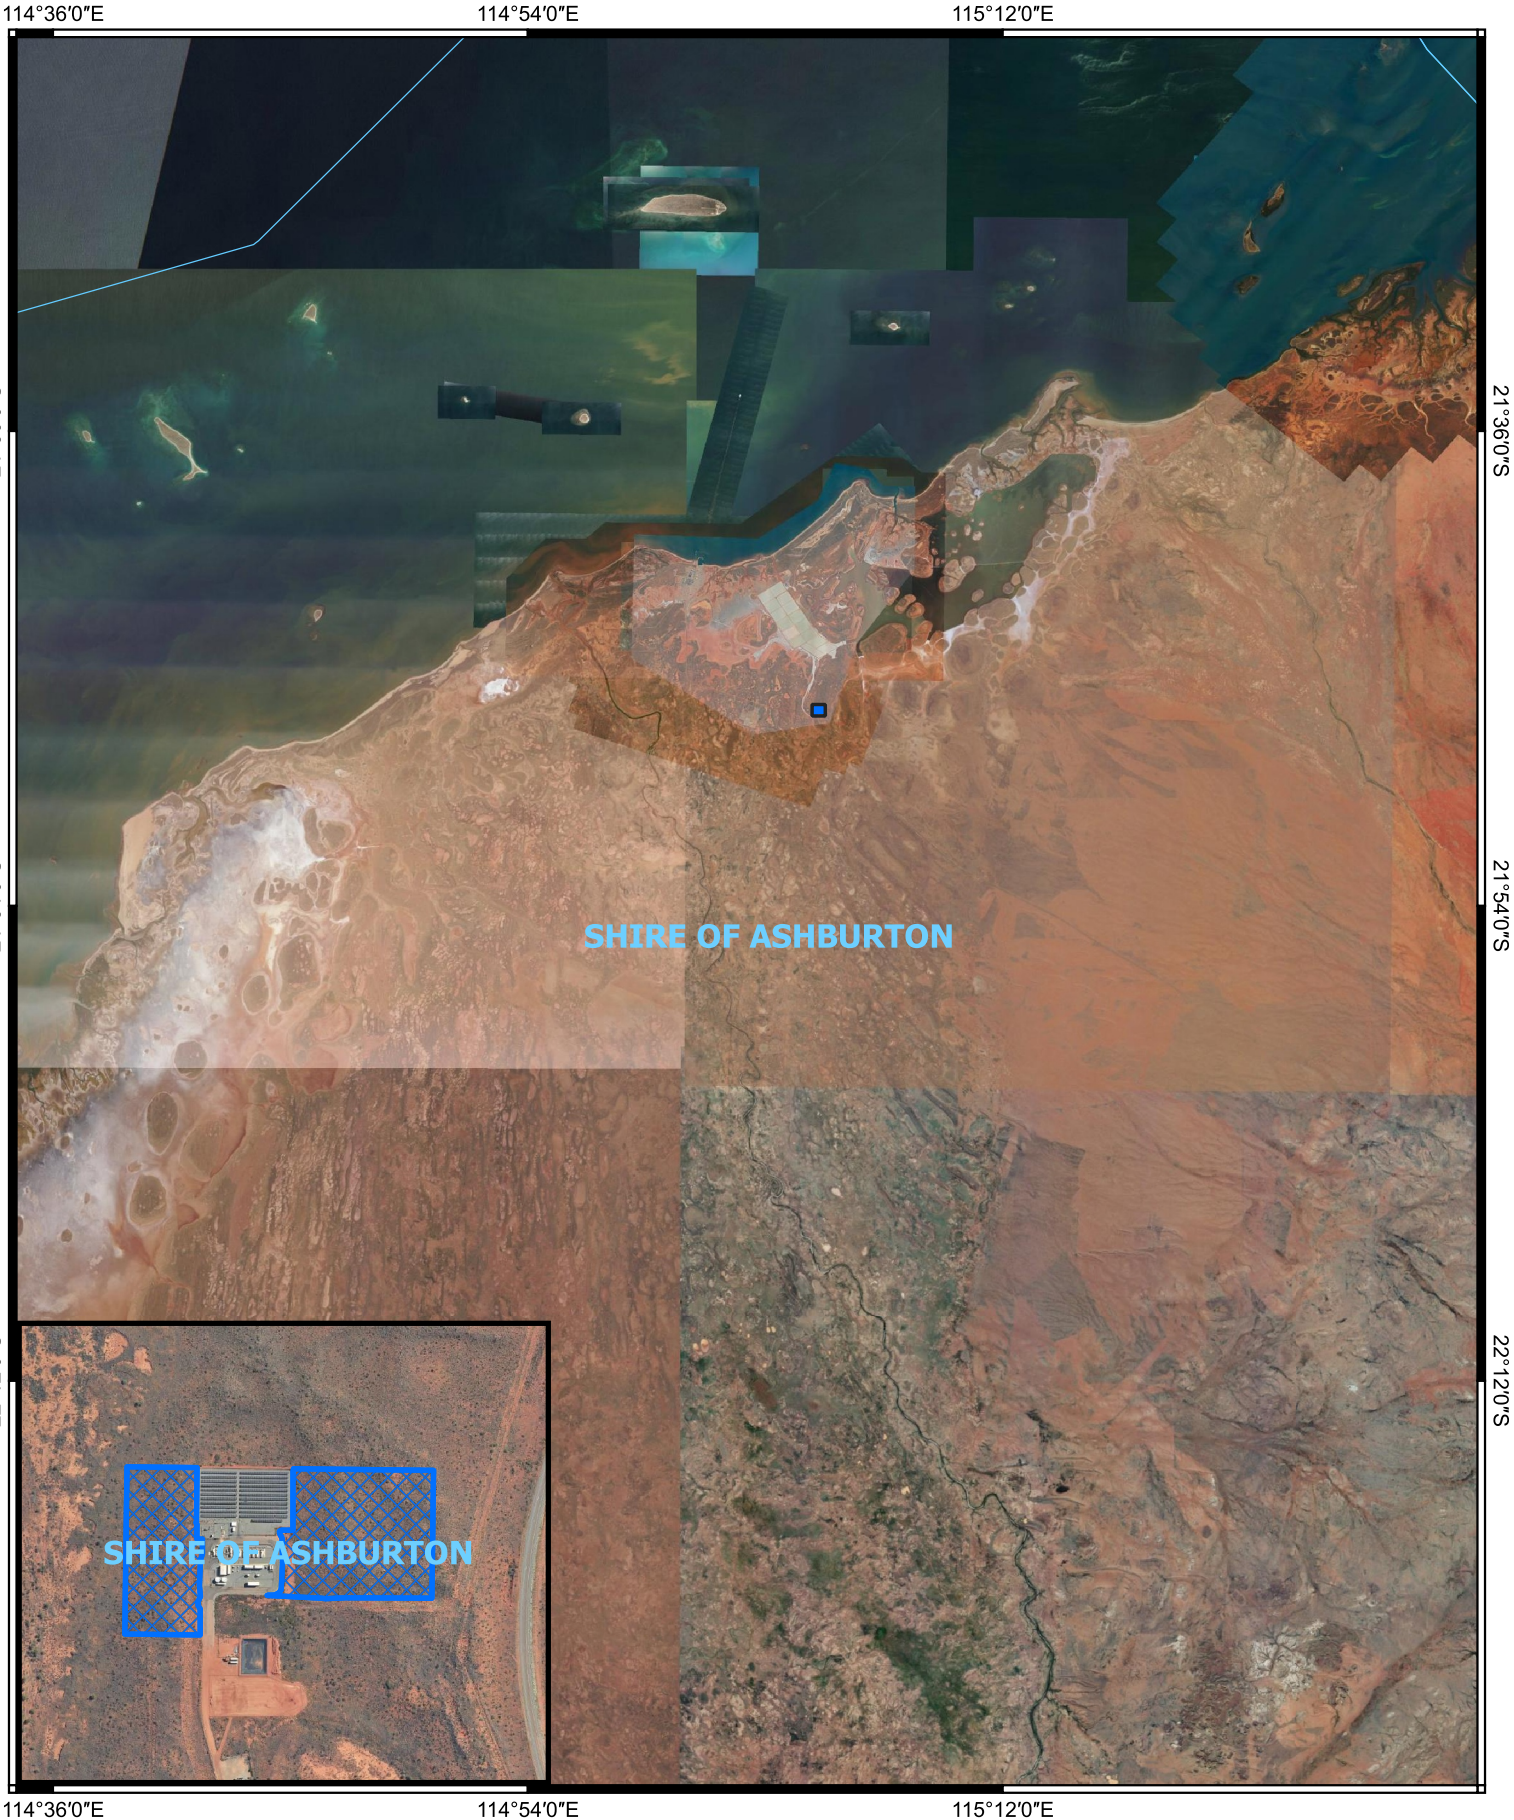

# CPS 10479/1 - Context map

## Legend

-  CPS areas applied to clear
-  Local Government Authorities

Projection: GDA 2020

1:400,000

GOVERNMENT OF WESTERN AUSTRALIA