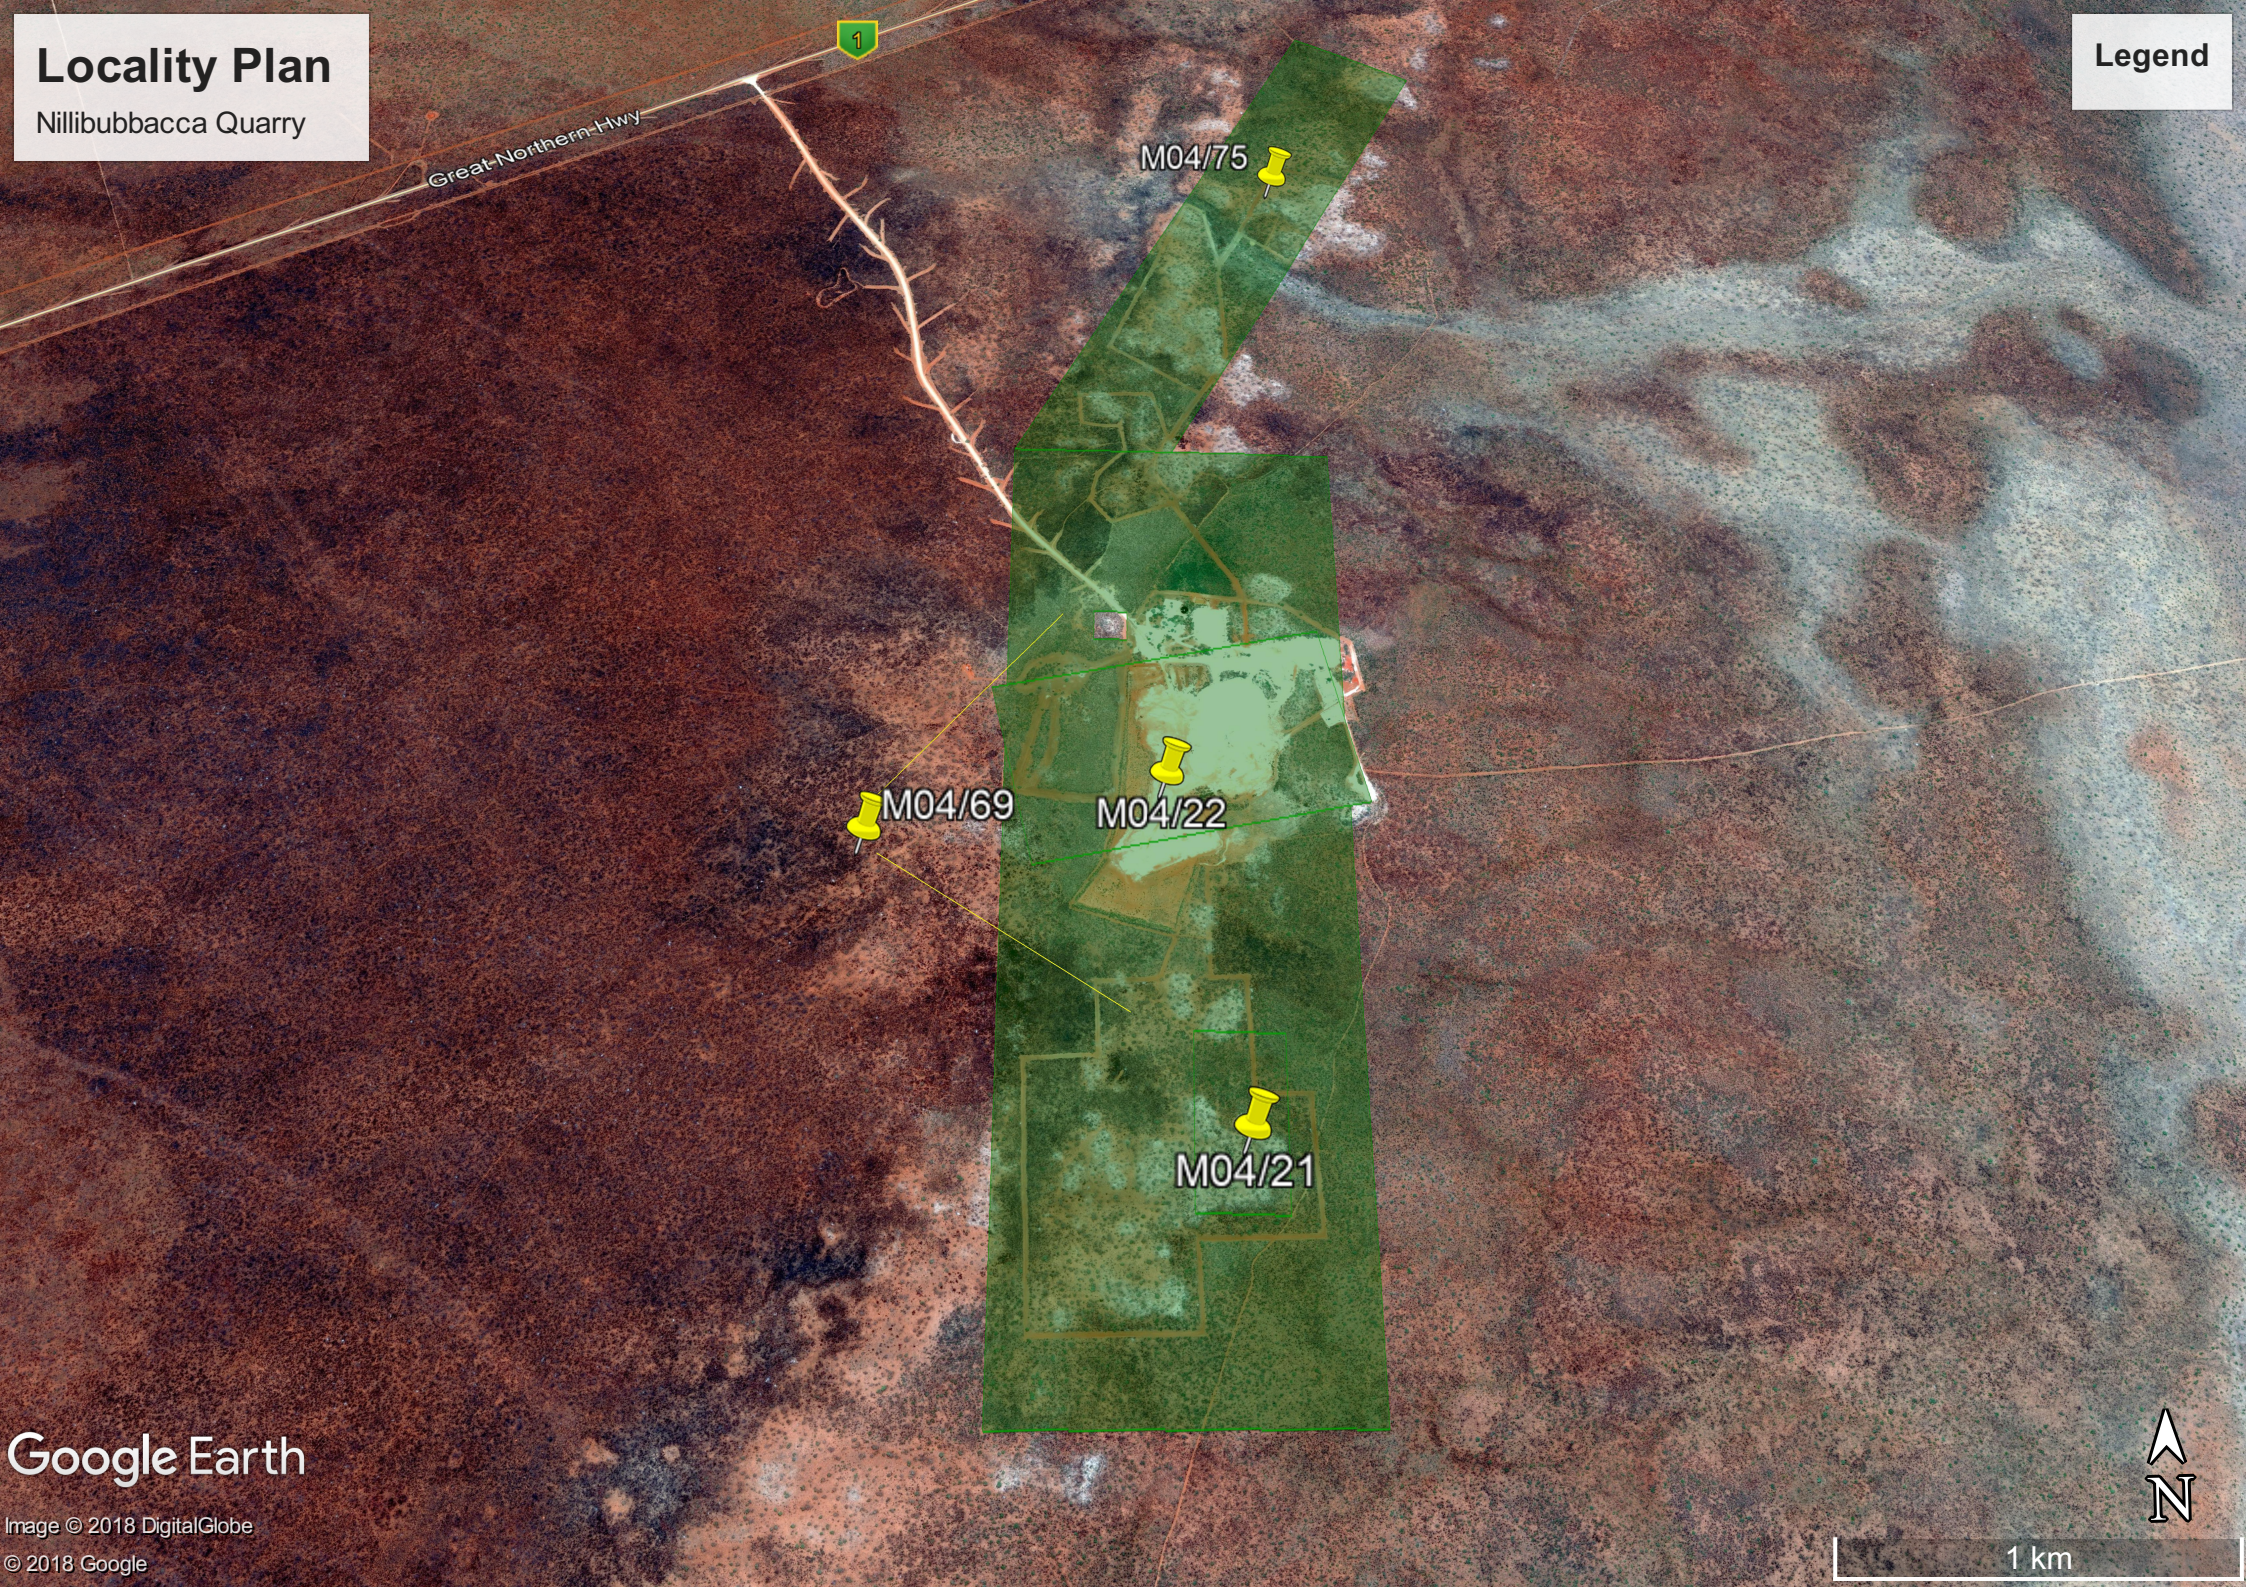

Locality Plan

Nillibubbacca Quarry

Legend

Great Northern Hwy

1

M04/75

M04/69

M04/22

M04/21

Google Earth

Image © 2018 DigitalGlobe

© 2018 Google

1 km