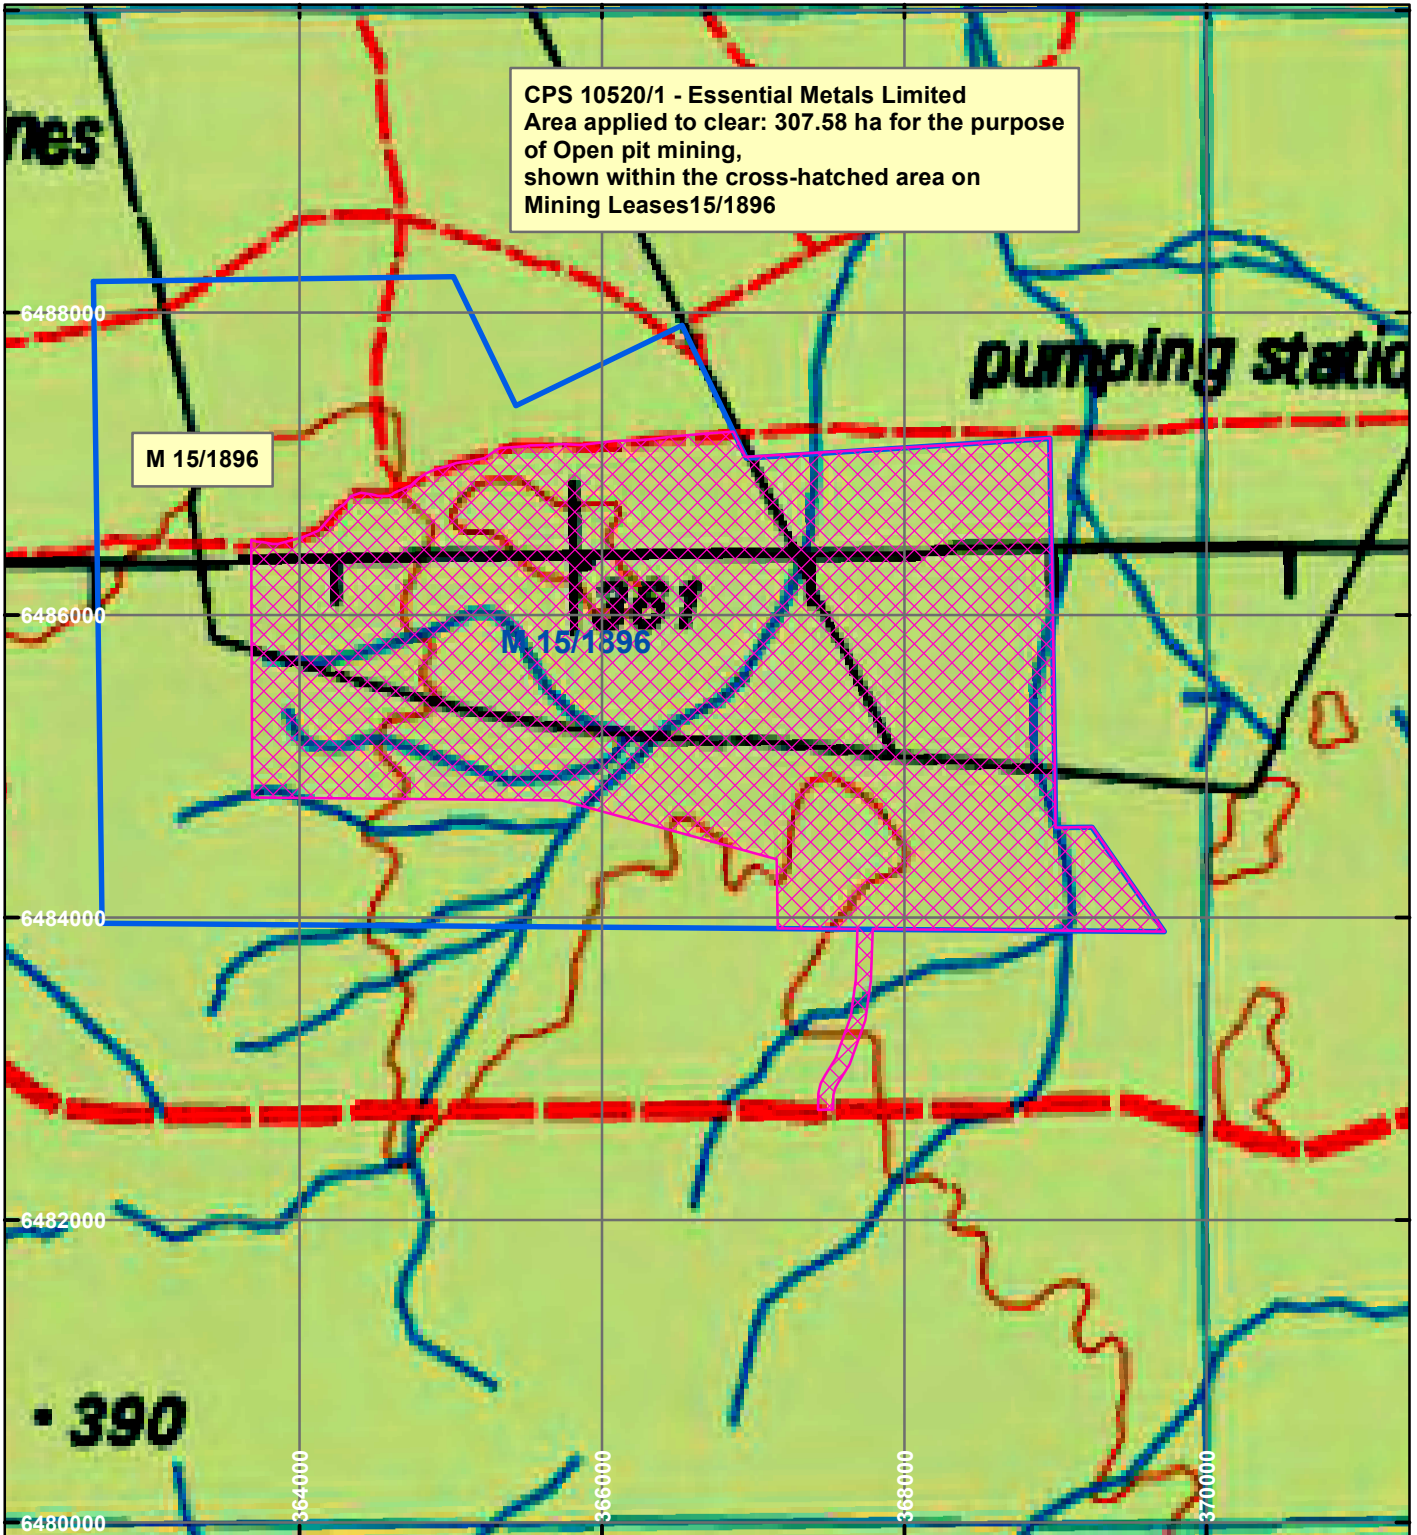

CPS 10520/1 - Essential Metals Limited

LEGEND

-  Clearing Instruments
-  Mining Tenements

Scale 1:50,000

(Approximate when reproduced at A4)

Geocentric Datum Australia 1994

Note: the data in this map have not been projected. This may result in geometric distortion or measurement inaccuracies.

..... Date

Officer with delegated authority under Section 20 of the Environmental Protection Act 1986

Information derived from this map should be confirmed with the data custodian acknowledged by the agency acronym in the legend.