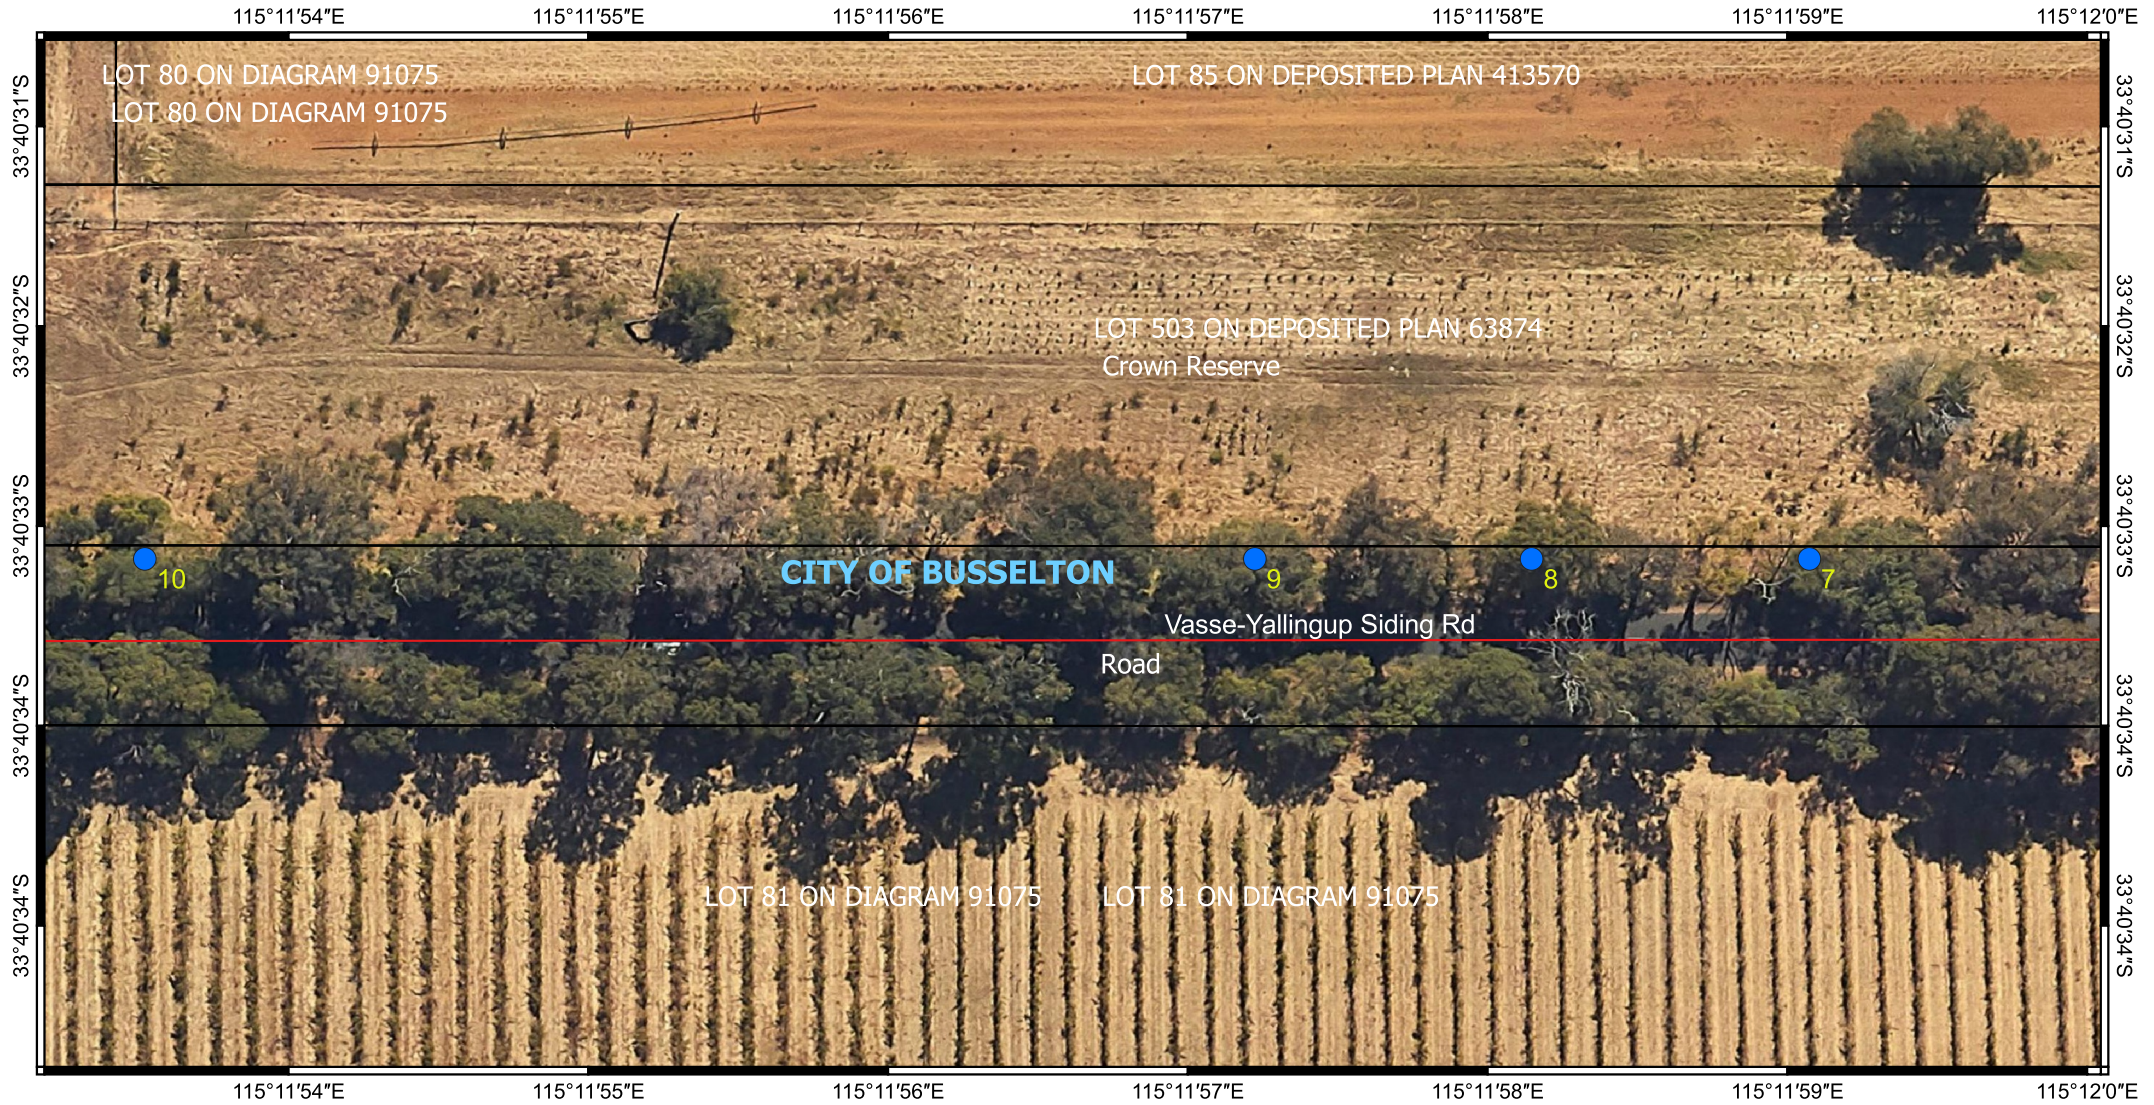

CPS 10607/1 - Map E

Legend

 CPS areas - tree ID - applied to clear

 Land Tenure

 Local Government Authorities

Roads

 Minor

0 15 30 m

1:525

Projection: GDA 2020

GOVERNMENT OF
WESTERN AUSTRALIA