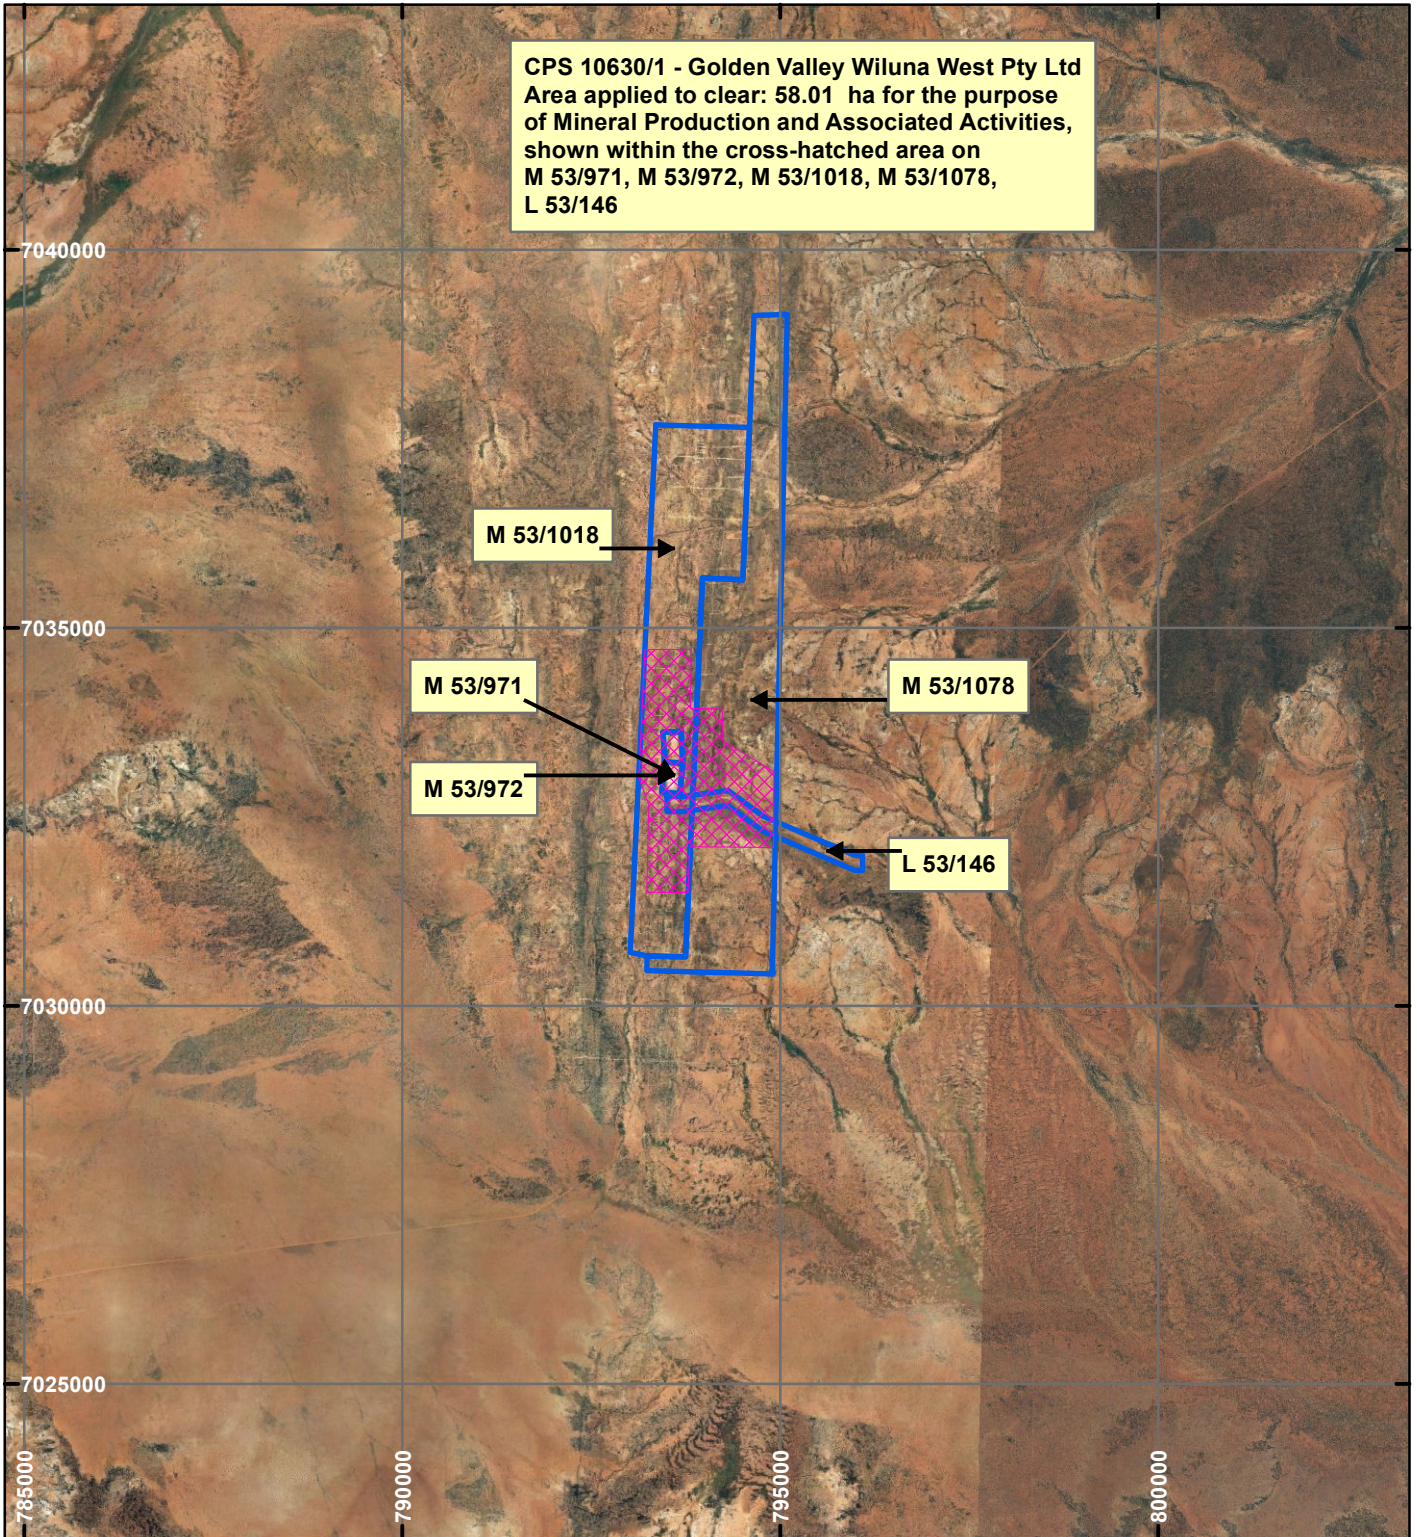

CPS 10630/1 - Golden Valley Wiluna West Pty Ltd

LEGEND

Clearing Instruments

Mining Tenements

Orthophotography sourced from Landgate

Scale 1:100,000

(Approximate when reproduced at A4)

Geocentric Datum Australia 1994

Note: the data in this map have not been projected. This may result in geometric distortion or measurement inaccuracies.

..... Date

Officer with delegated authority under Section 20 of the Environmental Protection Act 1986