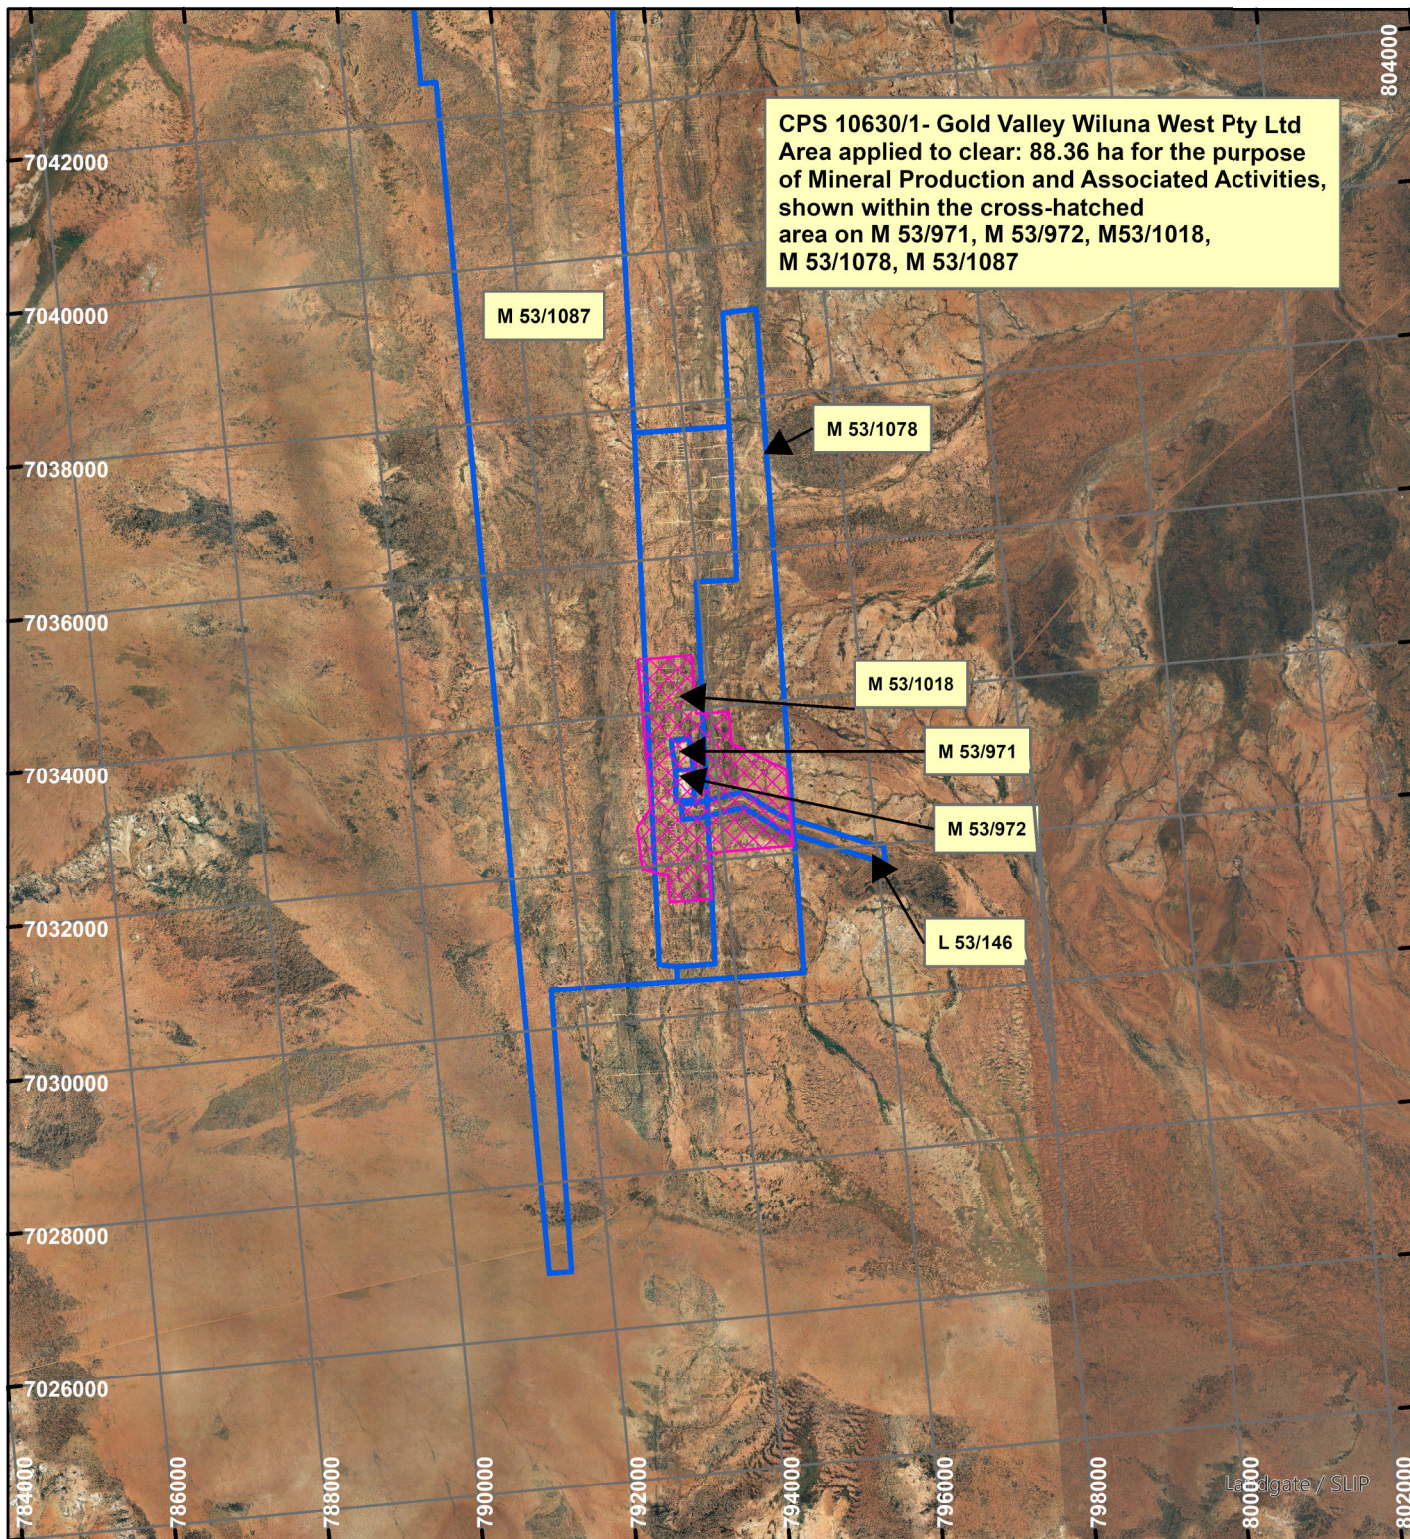

CPS 10630/1- Gold Valley Wiluna West Pty Ltd

LEGEND

Clearing Instruments

Mining Tenements

Orthophotography sourced from Landgate

Scale 1:100,000

(Approximate when reproduced at A4)

Geocentric Datum Australia 1994

..... Date .....

Officer with delegated authority under Section 20 of the Environmental Protection Act 1986

Information derived from this map should be confirmed with the data custodian acknowledged by the agency acronym in the legend.