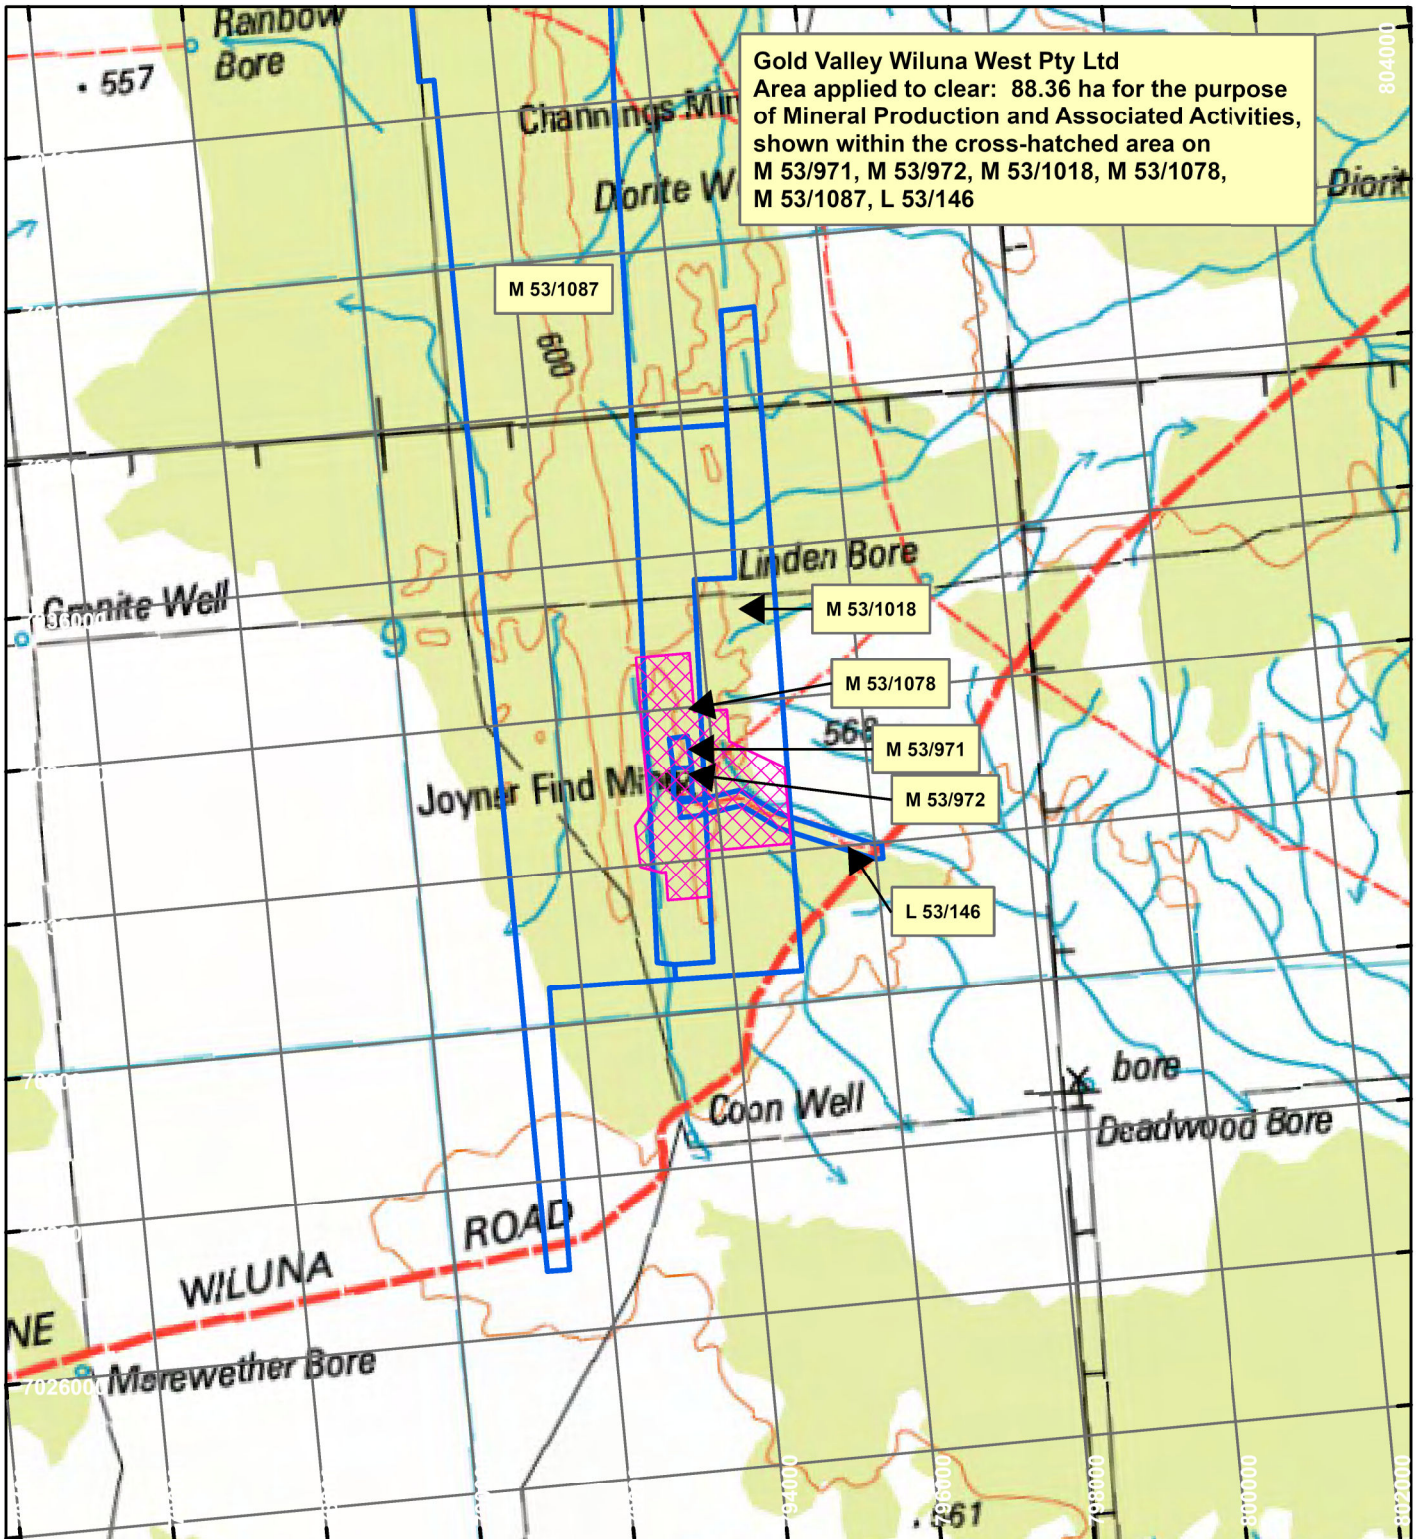

CPS 10630/1 - Gold Valley Wiluna West Pty Ltd

LEGEND

Clearing Instruments

Mining Tenements

Scale 1:100,000

(Approximate when reproduced at A4)

Geocentric Datum Australia 1994

Note: the data in this map have not been projected. This may result in geometric distortion or measurement inaccuracies.

..... Date

Officer with delegated authority under Section 20 of the Environmental Protection Act 1986

Information derived from this map should be confirmed with the data custodian acknowledged by the agency acronym in the legend.