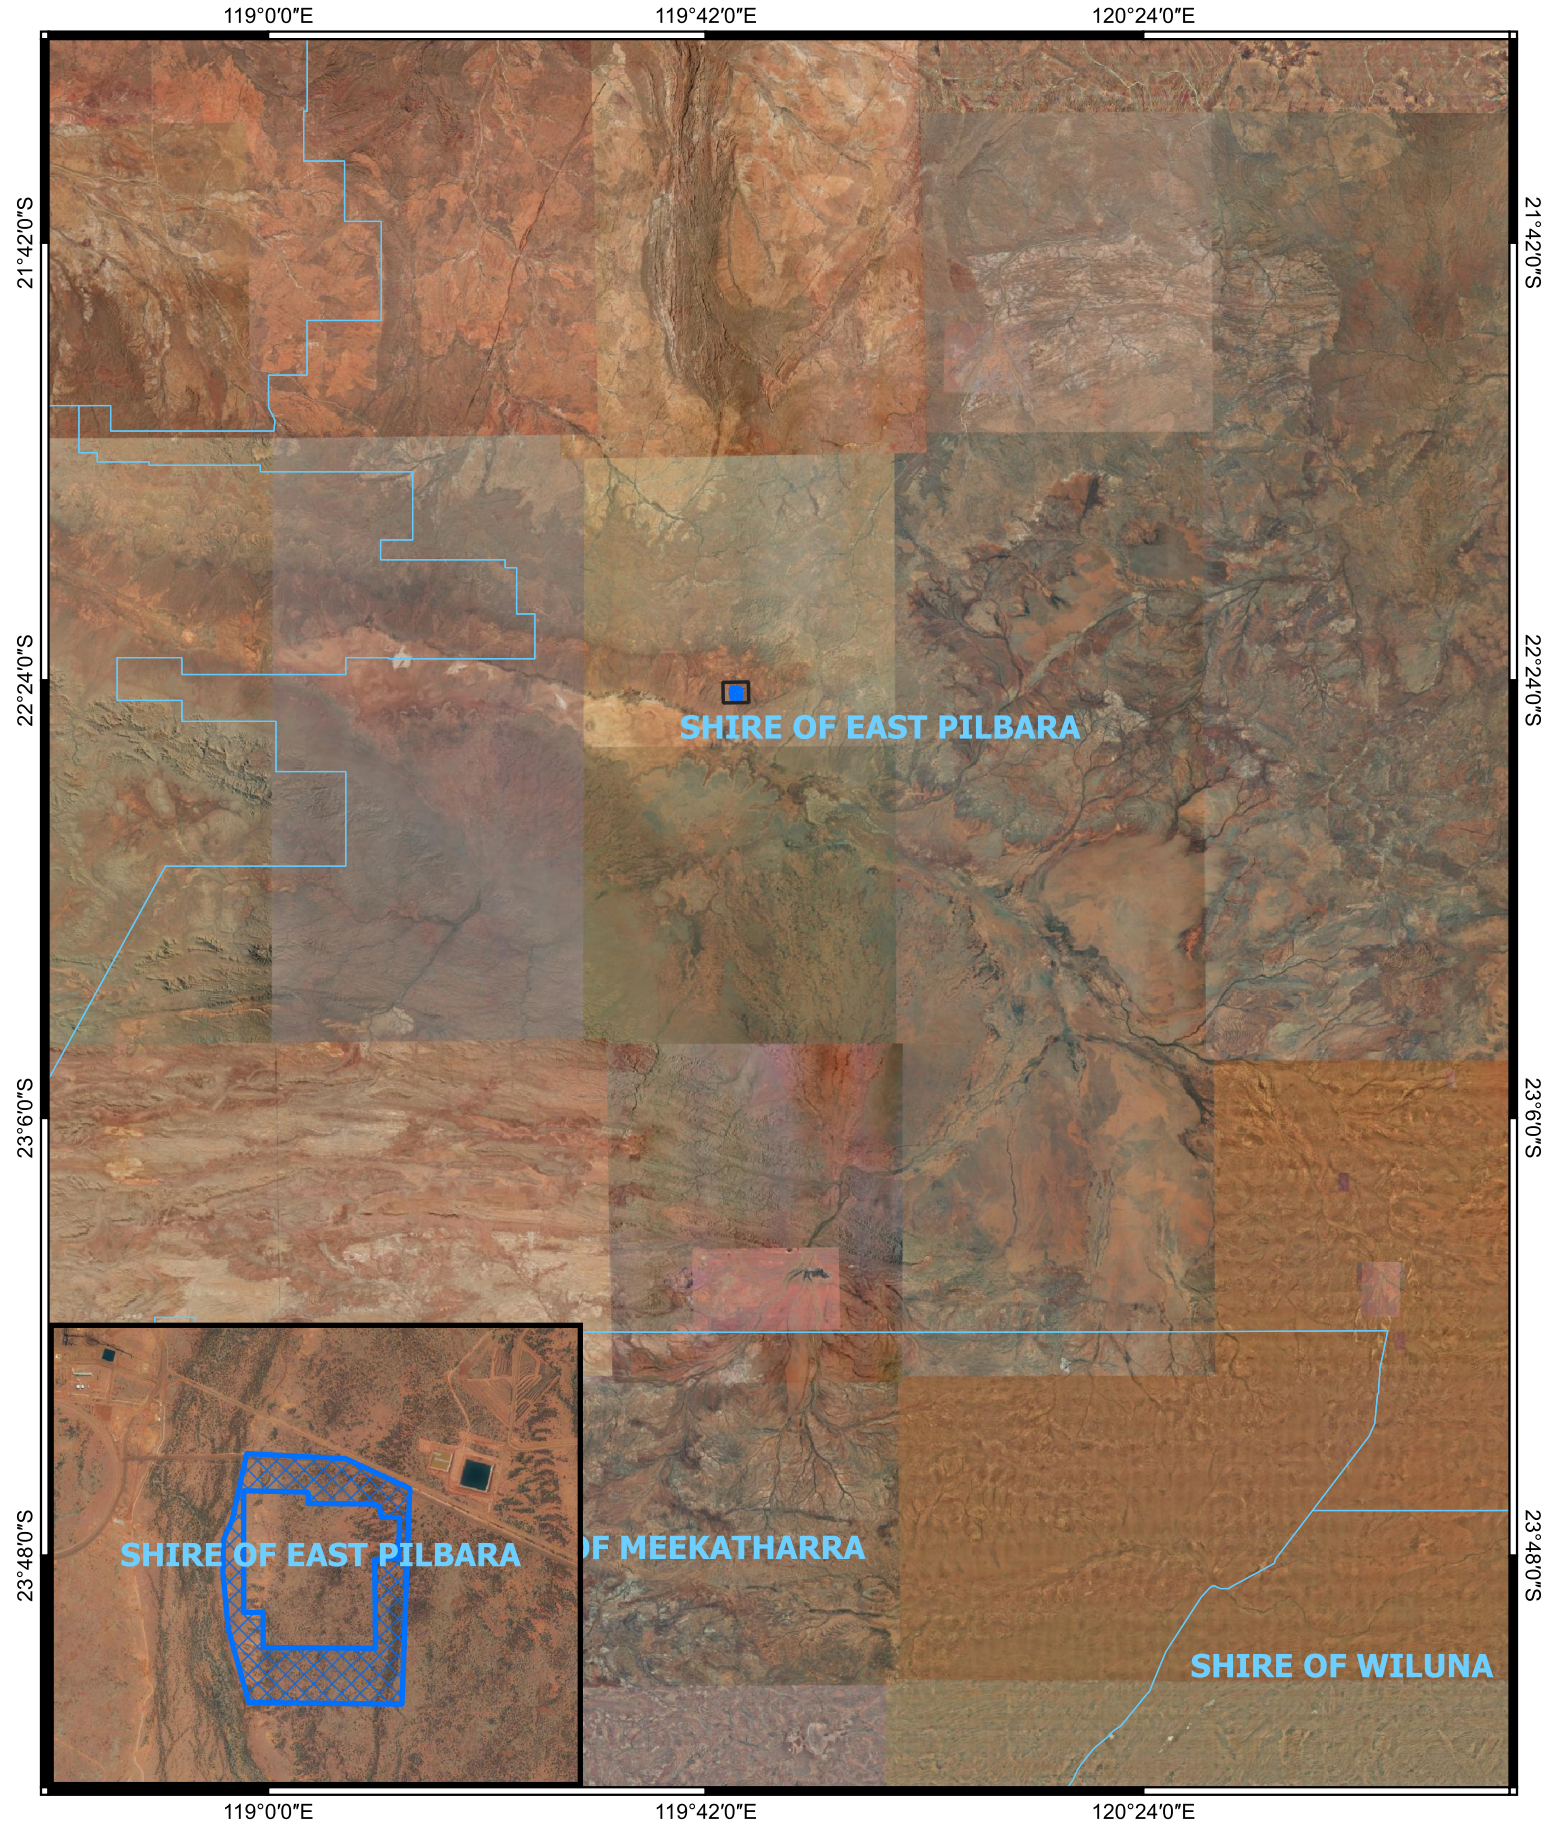

# CPS 10664/1 - Context map

## Legend

-  CPS areas applied to clear
-  Local Government Authorities

0 10 20 30 40 km

Projection: GDA 2020  
1:1,000,000

GOVERNMENT OF  
WESTERN AUSTRALIA