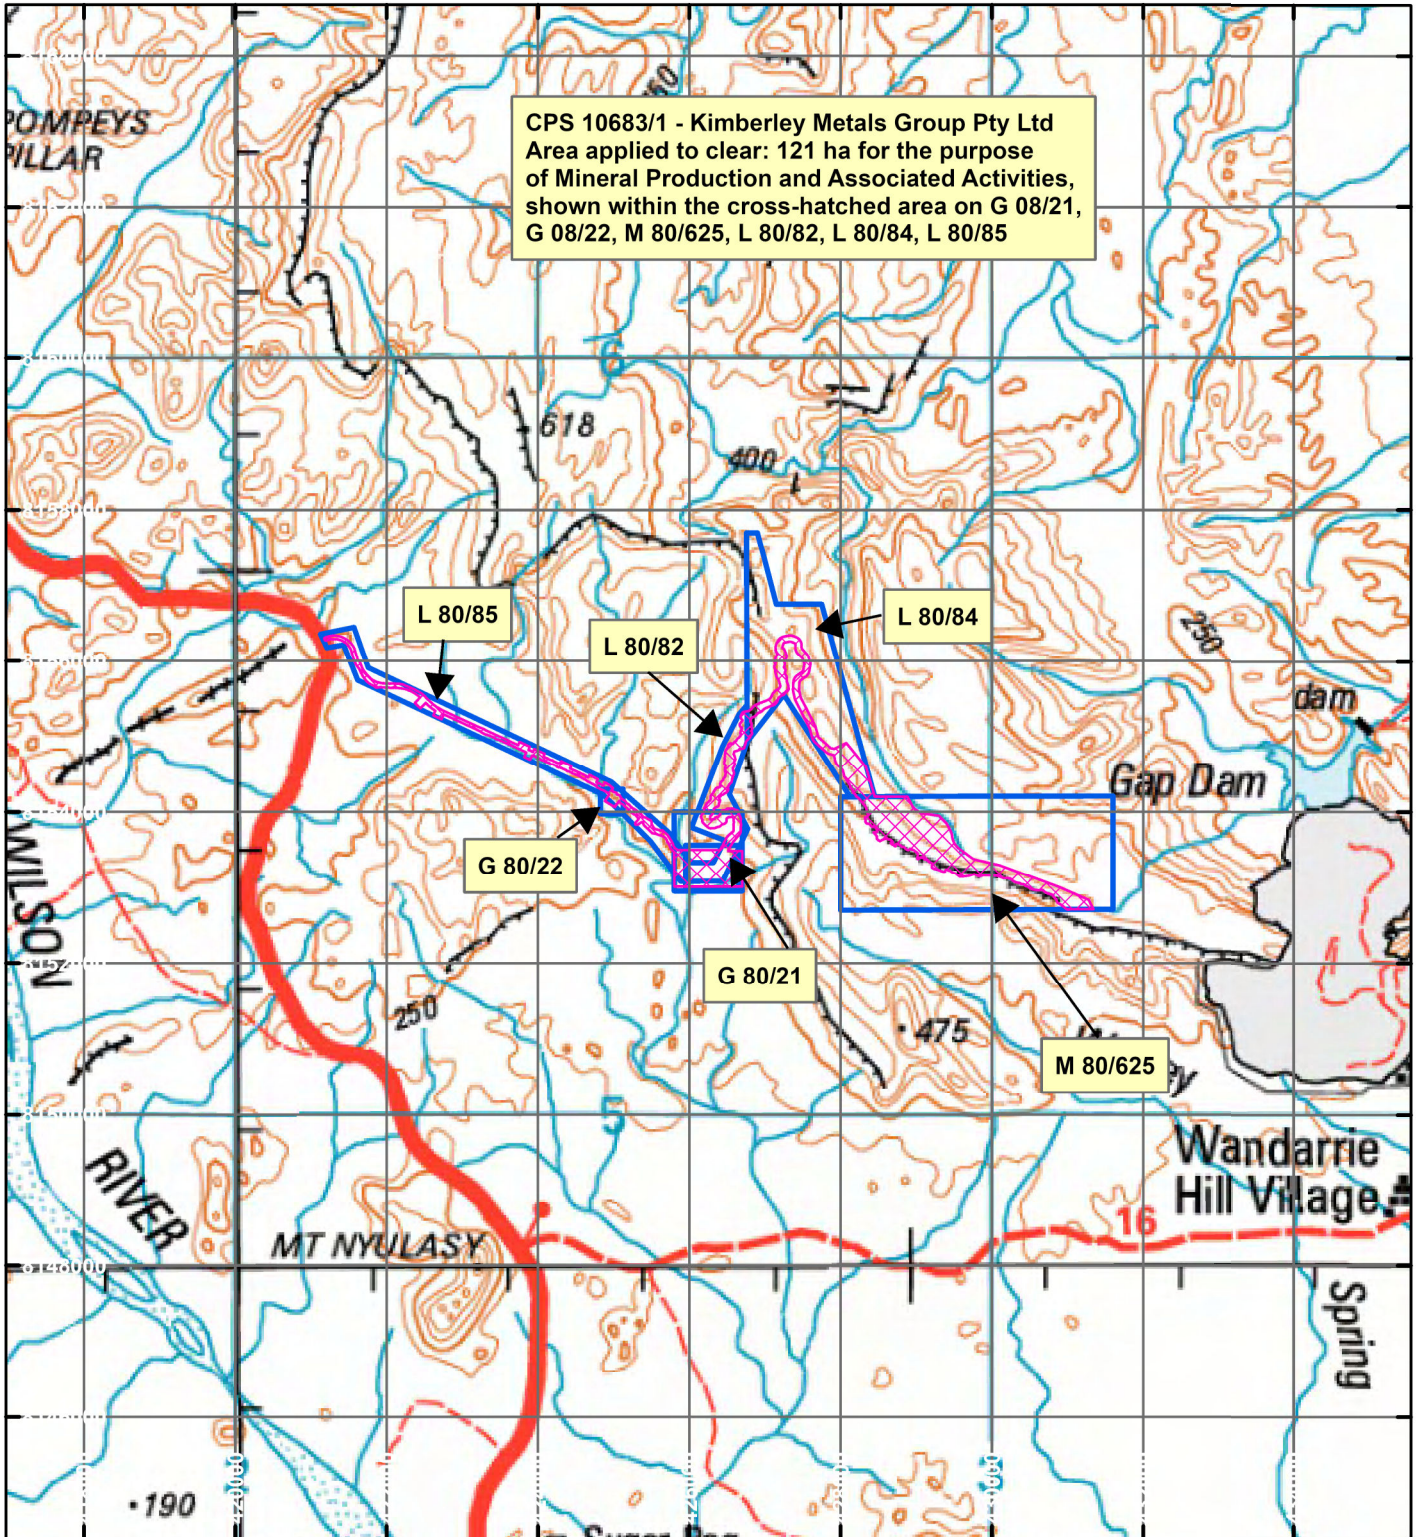

CPS 10683/1- Kimberley Metals Group Pty Ltd

LEGEND

Clearing Instruments

Mining Tenements

Scale 1:100,000

(Approximate when reproduced at A4)

Geocentric Datum Australia 1994

Note: the data in this map have not been projected. This may result in geometric distortion or measurement inaccuracies.

..... Date

Officer with delegated authority under Section 20 of the Environmental Protection Act 1986

Information derived from this map should be confirmed with the data custodian acknowledged by the agency acronym in the legend.