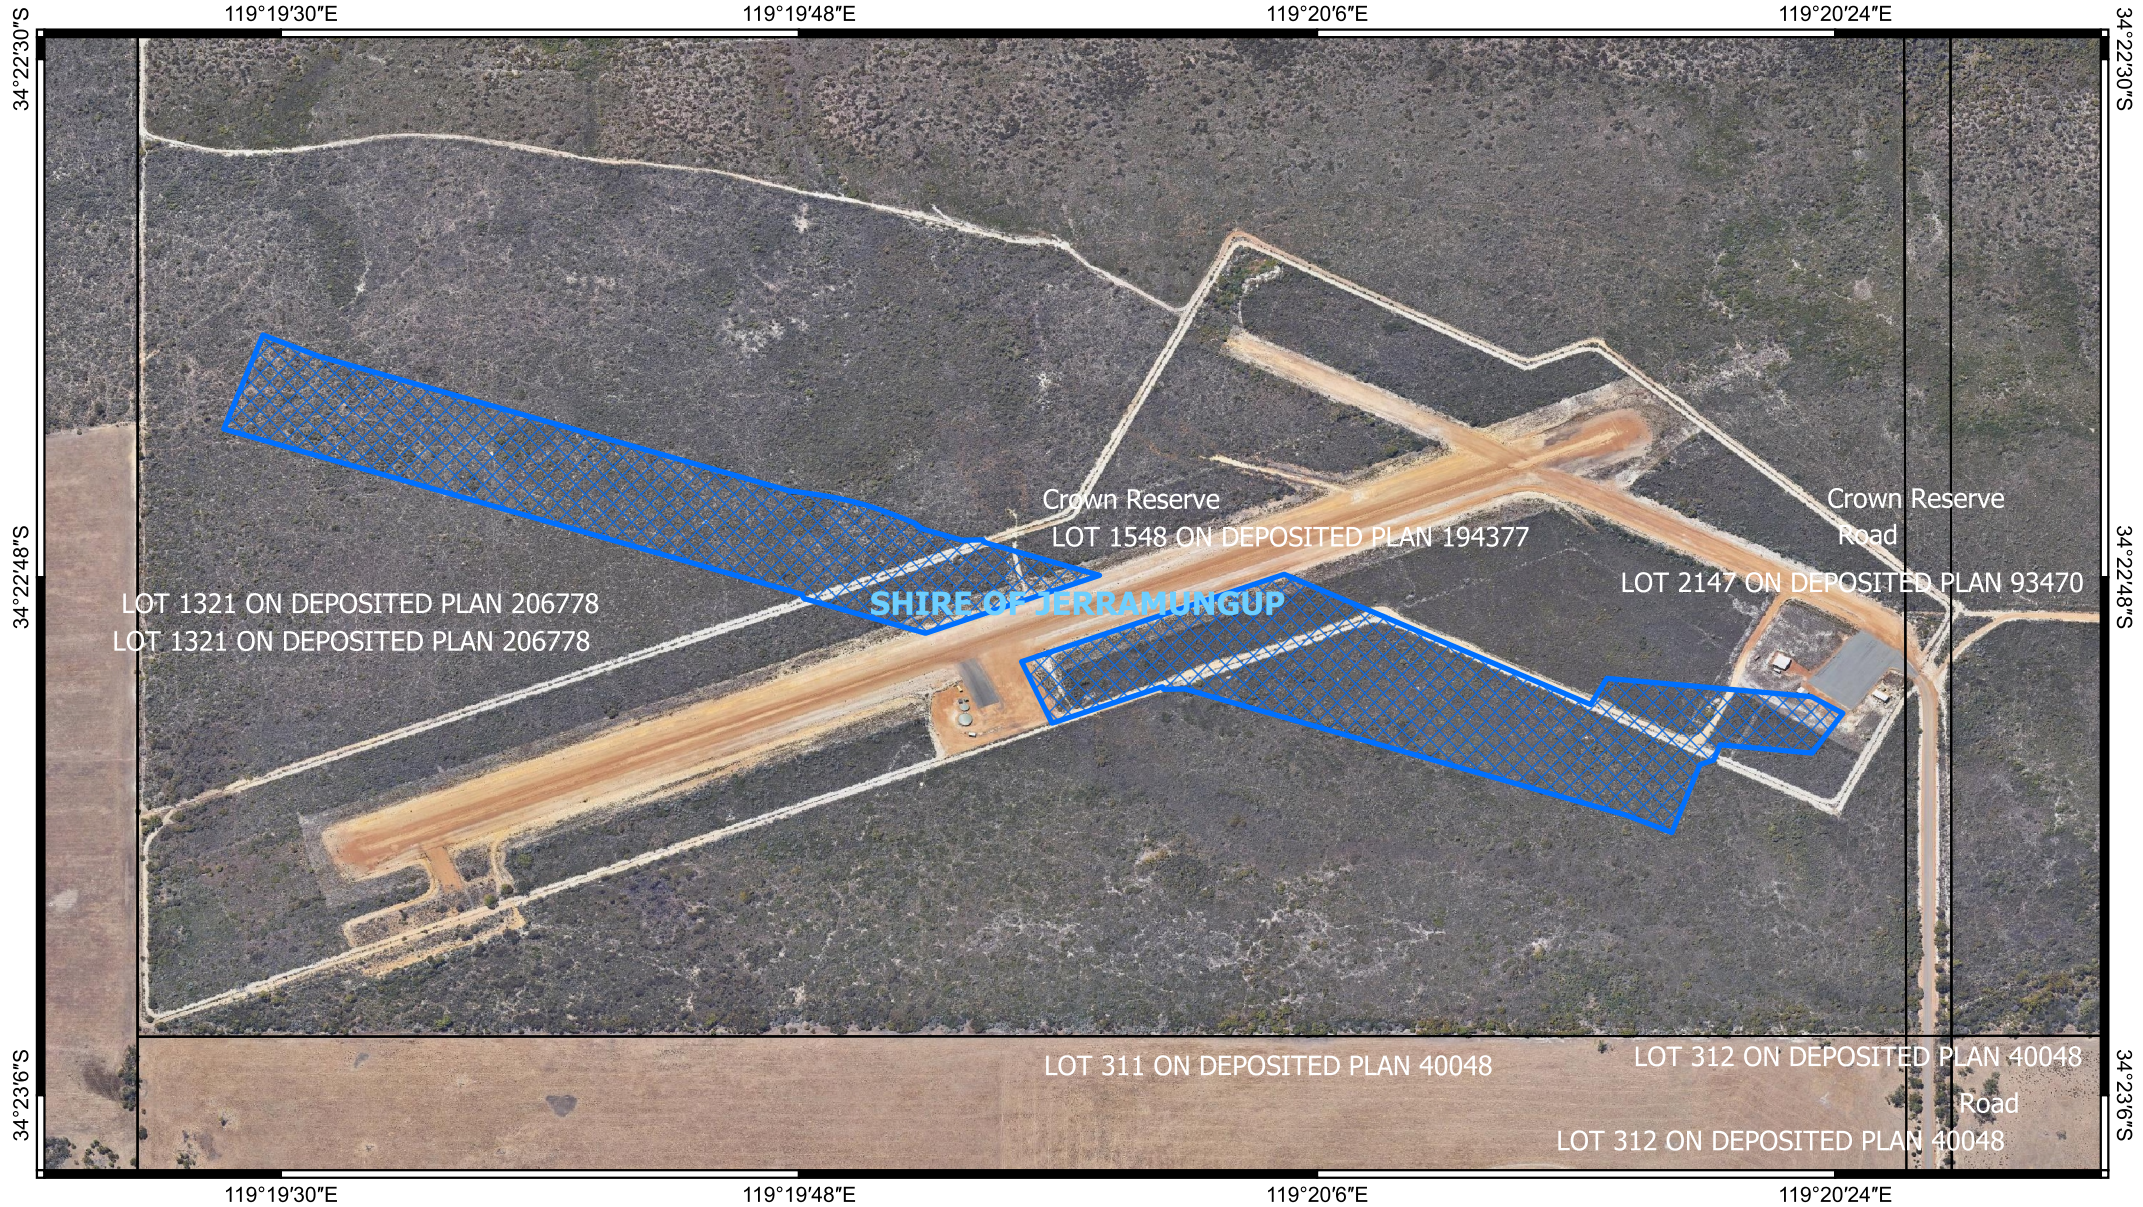

CPS 10701/1 - Map

Legend

-  CPS areas applied to clear
-  Land Tenure
-  Local Government Authorities

0 100 200 300 400 500 m

1:5,000

Projection: GDA 2020

GOVERNMENT OF
WESTERN AUSTRALIA