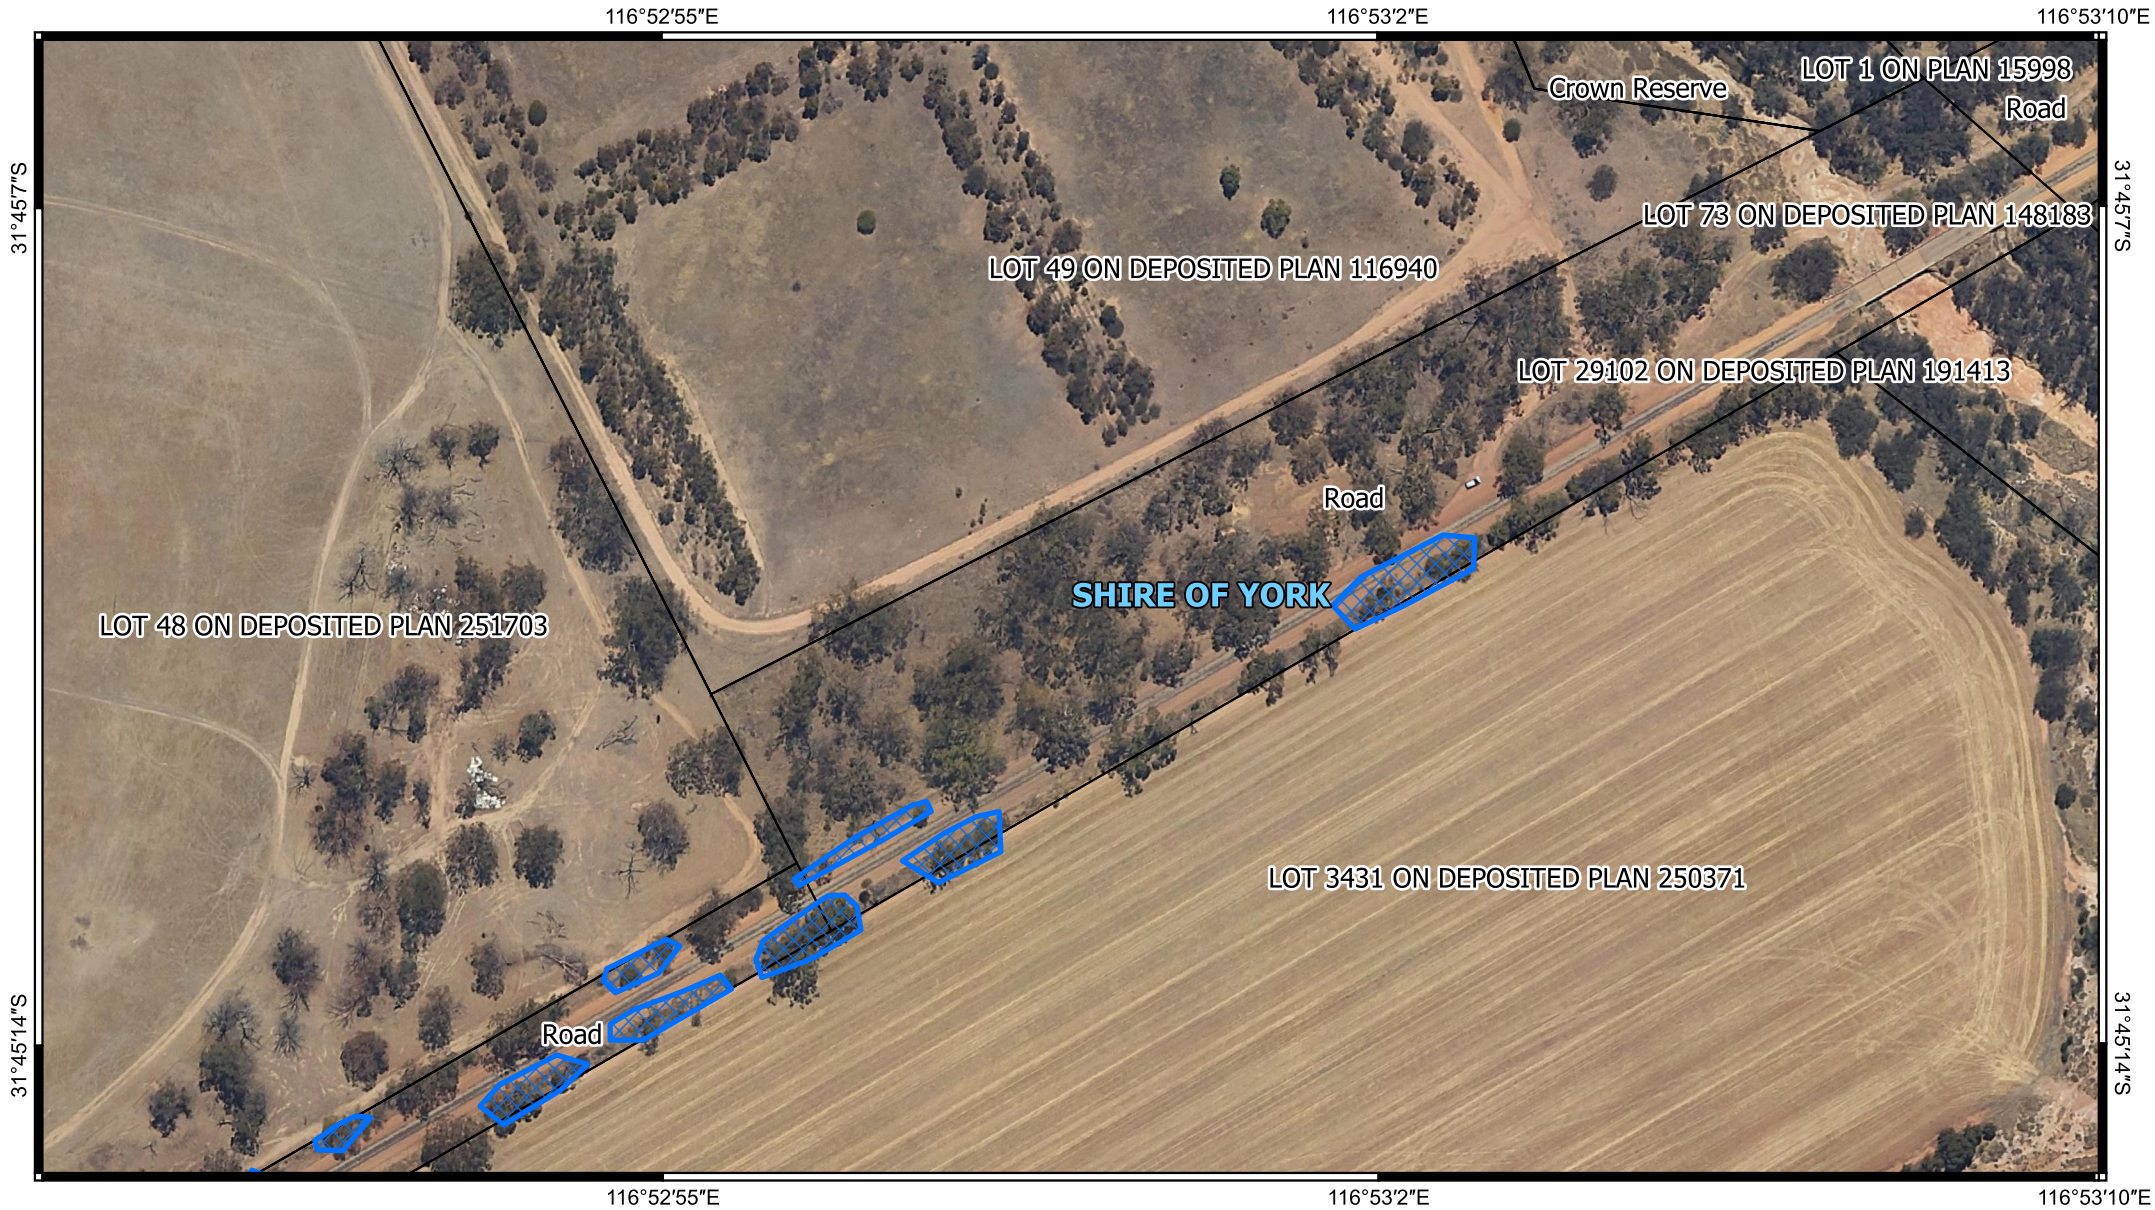

CPS 10704/1 - Map b

Legend

-  CPS areas applied to clear
-  Local Government Authorities
-  Land Tenure
-  Roads

0 50 100 150 m

1:2,000

Projection: GDA 2020

GOVERNMENT OF
WESTERN AUSTRALIA